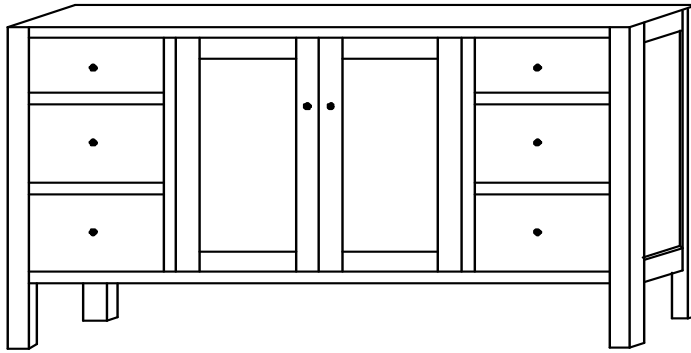

Cabin Creek Vanities

Item #	Sap Cherry				Cherry				Item #	Sap Cherry				Cherry					
	Oak	Rustic QWO	Hard Maple	QWO	Oak	Rustic QWO	Hard Maple	QWO		Oak	Rustic QWO	Hard Maple	QWO	Oak	Rustic QWO	Hard Maple	QWO		
	Brown Maple	Rustic Cherry	Hickory	Walnut	Brown Maple	Rustic Cherry	Hickory	Walnut		Brown Maple	Rustic Cherry	Hickory	Walnut	Brown Maple	Rustic Cherry	Hickory	Walnut		
	Wormy Maple	Rustic Hickory	Rustic Walnut	White Oak		Wormy Maple	Rustic Hickory	Rustic Walnut	White Oak		Wormy Maple	Rustic Hickory	Rustic Walnut	White Oak		Wormy Maple	Rustic Hickory	Rustic Walnut	White Oak
VCA320-24 24"W x 35"H x 21½"D <i>with 1 door</i>	$381	$419	$457	$526		VCA321-48 48"W x 35"H x 21½"D <i>with 2 doors, 6 drawers</i>	$721	$793	$865	$995									
VCA320-30 30"W x 35"H x 21½"D <i>with 2 doors</i>	$402	$442	$482	$555		VCA321-R-48 48"W x 35"H x 21½"D <i>with 2 doors, 3 drawers</i>	$628	$691	$754	$867									
VCA320-36 36"W x 35"H x 21½"D <i>with 2 doors</i>	$427	$471	$513	$590		VCA321-L-48 48"W x 35"H x 21½"D <i>with 2 doors, 3 drawers</i>	$628	$691	$754	$867									
VCA321-R-36 36"W x 35"H x 21½"D <i>with 2 doors, 3 drawers</i>	$582	$641	$698	$803		VCA321-60 60"W x 35"H x 21½"D <i>with 2 doors, 6 drawers</i>	$814	$895	$976	$1,124									
VCA321-L-36 36"W x 35"H x 21½"D <i>with 2 doors, 3 drawers</i>	$582	$641	$698	$803		VCA321D-60 60"W x 35"H x 21½"D <i>with 4 doors, 3 drawers</i>	$788	$867	$946	$1,088									
VCA321-R-42 42"W x 35"H x 21½"D <i>with 2 doors, 3 drawers</i>	$608	$668	$729	$839		VCA321D-72 72"W x 35"H x 21½"D <i>with 4 doors, 3 drawers</i>	$829	$913	$995	$1,144									
VCA321-L-42 42"W x 35"H x 21½"D <i>with 2 doors, 3 drawers</i>	$608	$668	$729	$839		VCA321-72 72"W x 35"H x 21½"D <i>with 2 doors, 6 drawers</i>	$850	$935	$1,020	$1,173