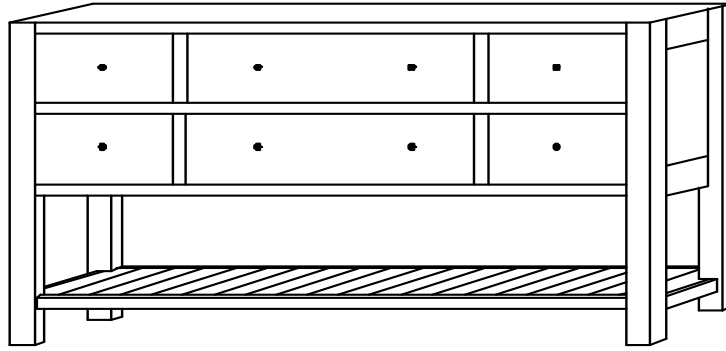

Open Shelf Vanities

Item #	Sap Cherry				Cherry				
	Oak	Rustic QWO	Hard Maple	QWO	Oak	Rustic QWO	Hard Maple	QWO	
	Brown Maple	Rustic Cherry	Hickory	Walnut	Brown Maple	Rustic Cherry	Hickory	Walnut	
	Wormy Maple	Rustic Hickory	Rustic Walnut	White Oak	Wormy Maple	Rustic Hickory	Rustic Walnut	White Oak	
VOS141-24 24"W x 35"H x 21½"D <i>with 1 drawer</i>	\$376	\$414	\$451	\$519	VOS141-60 60"W x 35"H x 21½"D <i>with 4 drawers, 1 door</i>	\$711	\$782	\$853	\$982
									
VOS141-30 30"W x 35"H x 21½"D <i>with 1 drawer</i>	\$391	\$431	\$470	\$541	VOS142-60 60"W x 35"H x 21½"D <i>with 2 drawers, 2 doors</i>	\$664	\$731	\$797	\$918
									
VOS141-36 36"W x 35"H x 21½"D <i>with 2 drawers</i>	\$453	\$499	\$544	\$626	VOS141-72 72"W x 35"H x 21½"D <i>with 4 drawers</i>	\$752	\$827	\$902	\$1,038
									
VOS141-42 42"W x 35"H x 21½"D <i>with 2 drawers</i>	\$453	\$499	\$544	\$626	VOS142-72 72"W x 35"H x 21½"D <i>with 2 drawers, 2 doors</i>	\$721	\$793	\$865	\$995
									
VOS141-48 48"W x 35"H x 21½"D <i>with 2 doors</i>	\$484	\$533	\$581	\$668					
									