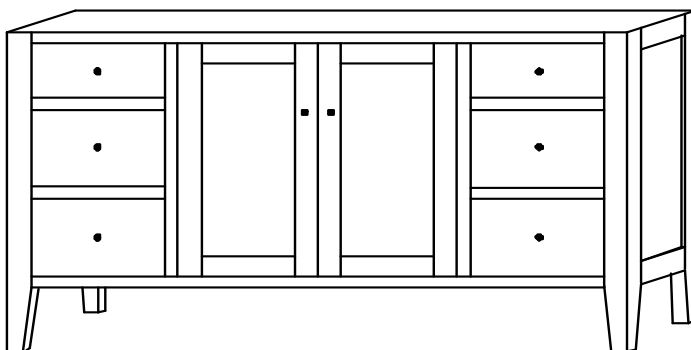

Chelsea Vanities

Item #	Sap Cherry				Cherry				
	Oak	Rustic QWO	Hard Maple	QWO	Oak	Rustic QWO	Hard Maple	QWO	
	Brown Maple	Rustic Cherry	Hickory	Walnut	Brown Maple	Rustic Cherry	Hickory	Walnut	
	Wormy Maple	Rustic Hickory	Rustic Walnut	White Oak	Wormy Maple	Rustic Hickory	Rustic Walnut	White Oak	
VCS430-24 24"W x 35"H x 21½"D <i>with 1 door</i>	$474	$521	$569	$654					
VCS430-30 30"W x 35"H x 21½"D <i>with 2 doors</i>	$500	$550	$599	$690					
VCS430-36 36"W x 35"H x 21½"D <i>with 2 doors</i>	$525	$578	$630	$725					
VCS431-R-36 36"W x 35"H x 21½"D <i>with 2 doors, 3 drawers</i>	$659	$725	$791	$911					
VCS431-L-36 36"W x 35"H x 21½"D <i>with 2 doors, 3 drawers</i>	$659	$725	$791	$911					
VCS431-R-42 42"W x 35"H x 21½"D <i>with 2 doors, 3 drawers</i>	$680	$748	$816	$938					
VCS431-L-42 42"W x 35"H x 21½"D <i>with 2 doors, 3 drawers</i>	$680	$748	$816	$938					
VCS431-48 48"W x 35"H x 21½"D <i>with 2 doors, 6 drawers</i>	$803	$884	$964	$1,109					
VCS431-R-48 48"W x 35"H x 21½"D <i>with 2 doors, 3 drawers</i>	$706	$777	$847	$974					
VCS431-L-48 48"W x 35"H x 21½"D <i>with 2 doors, 3 drawers</i>	$706	$777	$847	$974					
VCS431-60 60"W x 35"H x 21½"D <i>with 2 doors, 6 drawers</i>	$906	$997	$1,088	$1,251					
VCS431D-60 60"W x 35"H x 21½"D <i>with 4 doors, 3 drawers</i>	$886	$974	$1,063	$1,223					
VCS431D-72 72"W x 35"H x 21½"D <i>with 4 doors, 3 drawers</i>	$953	$1,049	$1,143	$1,315					
VCS431-72 72"W x 35"H x 21½"D <i>with 2 doors, 6 drawers</i>	$932	$1,026	$1,119	$1,286