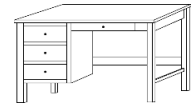

Study Carrel

with 2 adjustable shelves

CA-499	48"	29 1/2"	22 1/2"	\$644	\$709	\$735	\$847
Rough Sawn Top Add \$60							

Student Desk

3 drawers
1 pencil drawer

Upgrades Available:

Keyboard Slideout instead of Pencil drawer ± \$20
File drawer instead of bottom 2 drawers add \$20