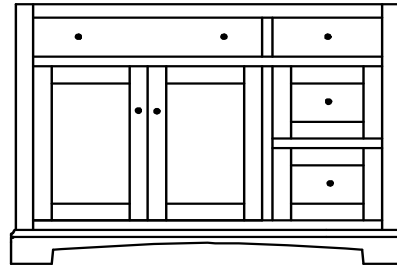

Designer Series Islands

Choose the Designer Series Island to perfectly fit your need in 3 easy steps

Step One: Island Layout

Step Two: Leg Style

Step Three: Door / Drawer Style

Step 2 (Base Style)