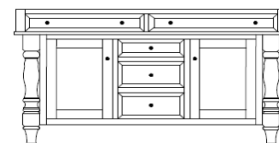

Roseburg Islands

Bases ONLY - Tops Sold Separately

Standard with 1 1/4" Wood Knobs

Item #	Width	Height	Depth	Oak	Sap Cherry	Cherry	QWO
				Brown Maple	Rustic QWO	Hard Maple	Walnut
				Wormy Maple	Rustic Cherry	Hickory	White Oak

IS-1025	37½"	34½"	24½"	$839	$924	$1,007	$1,159

2 doors, 1 drawer and 1 adjustable shelf

IS-1026	49"	34½"	24½"	$989	$1,088	$1,187	$1,365

2 doors, 2 drawers and 1 adjustable shelf

IS-1027	62"	34½"	24½"	$1,185	$1,303	$1,421	$1,635

2 doors, 5 drawers and 2 adjustable shelves