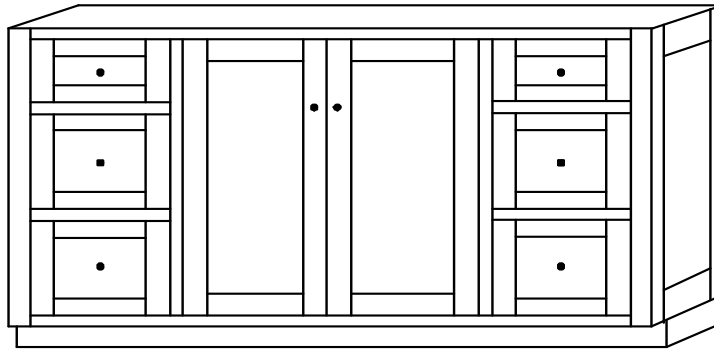

Toe Kick Vanities

Item #	Sap Cherry				Cherry				Item #	Sap Cherry				Cherry					
	Oak	Rustic QWO	Hard Maple	QWO	Oak	Rustic QWO	Hard Maple	QWO		Oak	Rustic QWO	Hard Maple	QWO	Oak	Rustic QWO	Hard Maple	QWO		
	Brown Maple	Rustic Cherry	Hickory	Walnut	Brown Maple	Rustic Cherry	Hickory	Walnut		Brown Maple	Rustic Cherry	Hickory	Walnut	Brown Maple	Rustic Cherry	Hickory	Walnut		
	Wormy Maple	Rustic Hickory	Rustic Walnut	White Oak		Wormy Maple	Rustic Hickory	Rustic Walnut	White Oak		Wormy Maple	Rustic Hickory	Rustic Walnut	White Oak		Wormy Maple	Rustic Hickory	Rustic Walnut	White Oak
VTK250-24 24"W x 35"H x 21½"D <i>with 1 door</i>	$464	$510	$556	$640		VTK251-48 48"W x 35"H x 21½"D <i>with 2 doors, 6 drawers</i>	$901	$992	$1,082	$1,244									
VTK250-30 30"W x 35"H x 21½"D <i>with 2 doors</i>	$489	$539	$587	$676		VTK251-R-48 48"W x 35"H x 21½"D <i>with 2 doors, 3 drawers</i>	$767	$845	$921	$1,060									
VTK250-36 36"W x 35"H x 21½"D <i>with 2 doors</i>	$515	$567	$618	$711		VTK251-L-48 48"W x 35"H x 21½"D <i>with 2 doors, 3 drawers</i>	$767	$845	$921	$1,060									
VTK251-R-36 36"W x 35"H x 21½"D <i>with 2 doors, 3 drawers</i>	$706	$777	$847	$974		VTK251-60 60"W x 35"H x 21½"D <i>with 2 doors, 6 drawers</i>	$1,004	$1,105	$1,205	$1,386									
VTK251-L-36 36"W x 35"H x 21½"D <i>with 2 doors, 3 drawers</i>	$706	$777	$847	$974		VTK251D-60 60"W x 35"H x 21½"D <i>with 4 doors, 3 drawers</i>	$942	$1,037	$1,131	$1,301									
VTK251-R-42 42"W x 35"H x 21½"D <i>with 2 doors, 3 drawers</i>	$736	$811	$884	$1,017		VTK251D-72 72"W x 35"H x 21½"D <i>with 4 doors, 3 drawers</i>	$999	$1,099	$1,199	$1,379									
VTK251-L-42 42"W x 35"H x 21½"D <i>with 2 doors, 3 drawers</i>	$736	$811	$884	$1,017		VTK251-72 72"W x 35"H x 21½"D <i>with 2 doors, 6 drawers</i>	$1,071	$1,178	$1,285	$1,479