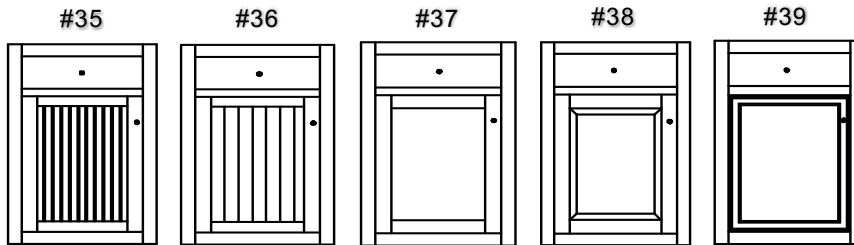

Step 1 (Island Layout)

Item #	Sap Cherry				Cherry				
	Oak	Rustic QWO	Hard Maple	QWO	Oak	Rustic QWO	Hard Maple	QWO	
	Brown Maple	Rustic Cherry	Hickory	Walnut	Brown Maple	Rustic Cherry	Hickory	Walnut	
	Wormy Maple	Rustic Hickory	Rustic Walnut	White Oak	Wormy Maple	Rustic Hickory	Rustic Walnut	White Oak	
DSB-240 32½"W x 34½"H x 24½"D with 2 doors, 1 drawer	\$922	\$1,015	\$1,106	\$1,273	DSB-248 47¼"W x 34½"H x 24½"D with 6 drawers	\$1,334	\$1,468	\$1,601	\$1,842
DSB-241 32½"W x 34½"H x 24½"D with 3 drawers	\$1,004	\$1,105	\$1,205	\$1,386	DSB-251 62"W x 34½"H x 24½"D with 2 doors, 7 drawers	\$1,622	\$1,785	\$1,947	\$2,239
DSB-245 47¼"W x 34½"H x 24½"D with 2 doors, 4 drawers	\$1,262	\$1,388	\$1,514	\$1,742	DSB-252 62"W x 34½"H x 24½"D with 4 doors, 3 drawers	\$1,442	\$1,586	\$1,730	\$1,990
DSB-246 47¼"W x 34½"H x 24½"D with 3 doors, 2 drawers	\$1,174	\$1,292	\$1,409	\$1,621	DSB-253 62"W x 34½"H x 24½"D with 2 doors, 5 drawers	\$1,524	\$1,677	\$1,829	\$2,104
DSB-247 47¼"W x 34½"H x 24½"D with 1 door, 4 drawers	\$1,257	\$1,382	\$1,508	\$1,735	DSB-254 62"W x 34½"H x 24½"D with 2 doors, 4 drawers	\$1,488	\$1,638	\$1,786	\$2,055