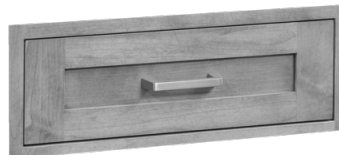

~Slides~

Standard:

*¾ extension side mount drawer slides on dressers and chests

*Full extension side mount drawer slides on nightstands and underbed storage drawers

---

~Drawer Fronts~

Upgrades Available:

* Framed Flat Panel Drawer Fronts

$20 per drawer

* Stained Poplar Drawer Interior

Upgrades Available:

* Oak or Cherry Drawer Interior (5% to Unit Price)

~Hardware~

Standard:

*w/ Hardware listed with each collection

Upgrades Available:

*Any hardware on our Hardware Options Sheet (No Upcharge)

*Any other custom hardware ($5.00 and less no upcharge, over $5.00 charge listed price)