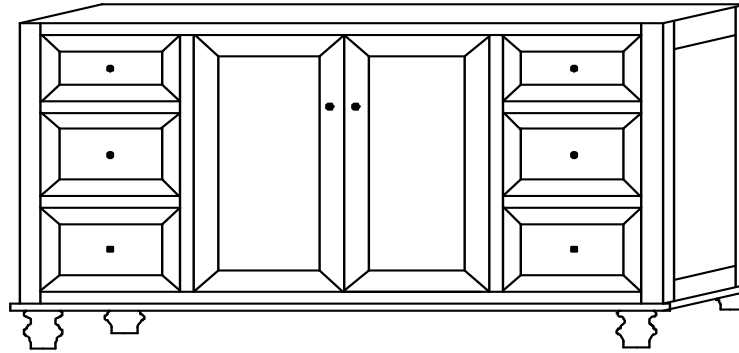

Oceanside Vanities

Item #	Sap Cherry				Cherry				
	Oak	Rustic QWO	Hard Maple	QWO	Oak	Rustic QWO	Hard Maple	QWO	
	Brown Maple	Rustic Cherry	Hickory	Walnut	Brown Maple	Rustic Cherry	Hickory	Walnut	
	Wormy Maple	Rustic Hickory	Rustic Walnut	White Oak	Wormy Maple	Rustic Hickory	Rustic Walnut	White Oak	
VOC560-24 24"W x 35"H x 21½"D <i>with 1 door</i>	$556	$612	$667	$768					
VOC560-30 30"W x 35"H x 21½"D <i>with 2 doors</i>	$603	$663	$723	$832					
VOC560-36 36"W x 35"H x 21½"D <i>with 2 doors</i>	$649	$714	$779	$896					
VOC561-R-36 36"W x 35"H x 21½"D <i>with 2 doors, 3 drawers</i>	$824	$906	$989	$1,137					
VOC561-L-36 36"W x 35"H x 21½"D <i>with 2 doors, 3 drawers</i>	$824	$906	$989	$1,137					
VOC561-R-42 42"W x 35"H x 21½"D <i>with 2 doors, 3 drawers</i>	$876	$963	$1,051	$1,208					
VOC561-L-42 42"W x 35"H x 21½"D <i>with 2 doors, 3 drawers</i>	$876	$963	$1,051	$1,208					
VOC561-48 48"W x 35"H x 21½"D <i>with 2 doors, 6 drawers</i>	$1,045	$1,151	$1,255	$1,443					
VOC561-R-48 48"W x 35"H x 21½"D <i>with 2 doors, 3 drawers</i>	$927	$1,020	$1,112	$1,279					
VOC561-L-48 48"W x 35"H x 21½"D <i>with 2 doors, 3 drawers</i>	$927	$1,020	$1,112	$1,279					
VOC561-60 60"W x 35"H x 21½"D <i>with 2 doors, 6 drawers</i>	$1,185	$1,294	$1,421	$1,635					
VOC561D-60 60"W x 35"H x 21½"D <i>with 4 doors, 3 drawers</i>	$1,128	$1,241	$1,353	$1,557					
VOC561D-72 72"W x 35"H x 21½"D <i>with 4 doors, 3 drawers</i>	$1,236	$1,360	$1,483	$1,706					
VOC561-72 72"W x 35"H x 21½"D <i>with 2 doors, 6 drawers</i>	$1,282	$1,411	$1,539	$1,771