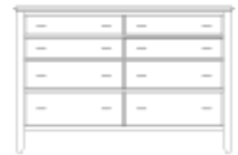

Monticello Bedroom Collection

Item #	Width	Height	Depth	Oak	Sap Cherry	Cherry	QWO
				Brown Maple Wormy Maple	Rustic QWO Rustic Cherry Rustic Hickory	Hd Maple Hickory Rustic Walnut	Walnut White Oak
MO-1457	60 ¼"	46"	21 ¾"	$1,166	$1,283	$1,333	$1,534
58" Tall Dresser with 9 drawers							
MO-1458	70 ¼"	46"	21 ¾"	$1,249	$1,375	$1,428	$1,642
Tall Dresser or Mule Chest Base with 9 drawers							
MO-1459	70 ¼"	34"	21 ¾"	$1,071	$1,178	$1,224	$1,408
Mule Chest Top with 4 doors and 6 adjustable shelves							
MO-1460	60 ¼"	46"	21 ¾"	$1,149	$1,264	$1,312	$1,510
58" Tall Dresser with 2 adjustable shelves							
MO-1461	70 ¼"	46"	21 ¾"	$1,238	$1,362	$1,414	$1,626
Tall Dresser or Mule Chest Base with 8 drawers							
MO-1462	41"	79 ¼"	21 ¾"	$1,416	$1,557	$1,618	$1,861
2-Piece Armoire with 2 drawers (top drawer with removable divider) 2 doors, 2 adjustable shelves and closet rod							
MO-1463	38 ¼"	54 ¾"	21 ¾"	$799	$950	$986	$1,031
5 Drawer Chest with 5 drawers							
MO-1497	49 ½"	42"	13 ¾"	$364	$401	$415	$478
Study Carrel with 2 adjustable shelves