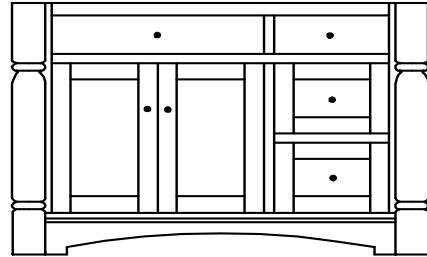

Designer Series Islands

With Turned Legs

Choose the Designer Series Island to perfectly fit your need in 3 easy steps

Step One: Island Layout

Step Two: Leg Style

Step Three: Door / Drawer Style

Step 2 (Leg Style)