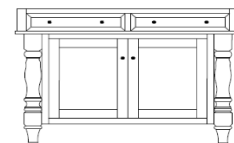

IS-1027	62"	34½"	24½"	$1,185	$1,303	$1,421	$1,635

2 doors, 5 drawers and 2 adjustable shelves