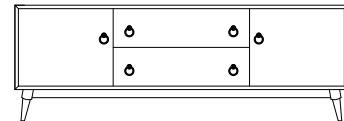

AL-4011 Console
72"w 25"h 16½"d
with 2 glass doors, 2 adjustable shelves & 2 drawers