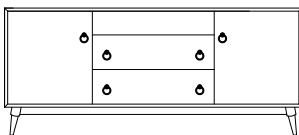

See Main Catalog for all 72" Consoles Available...

AL-4016 Console

Shown in Brown Maple with #4082 Base OCS-133 Tundra and 55276-BBR Pulls with Optional Slated doors in center

AL-4011 Console
72"w 25"h 16½"d
with 2 glass doors, 2 adjustable shelves & 2 drawers