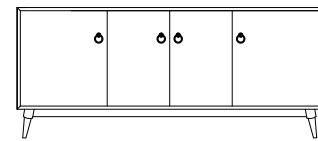

AL-4016 Console
72"w 30¾"h 16½"d
with 2 glass doors, 2 slab wood doors in center, & 3 adjustable shelves