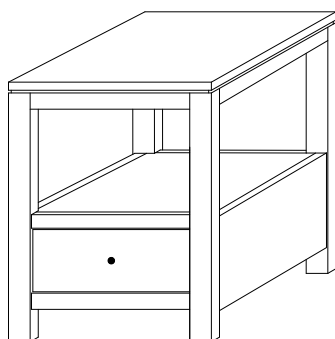

DS-5193
18¾"w x 24"h x 23½"d
End Table w/1 drawer