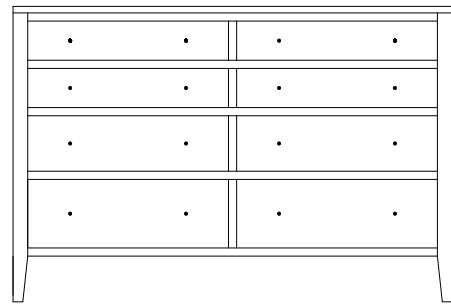

MI-1633 Mirror
32" h 52" w

Barrington Dressers

BR-1360 Dresser
57¼"w 45¼"h 20½"d
w/8 drawers

Suggested Mirrors:

MI-1632 Mirror
32"h 42"w

BR-1361 Dresser
67¼"w 45¼"h 20½"d
w/8 drawers

Suggested Mirrors:

MI-1633 Mirror
32"h 52"w

Barrington Mirrors

Beveled Mirror

MI-1630 Mirror
40"high 36"wide

MI-1631 Mirror
40"high 46"wide

MI-1632 Mirror
32"high 42"wide

MI-1633 Mirror
32"high 52"wide

Barrington Bed Frames

Shown with Low Footboard