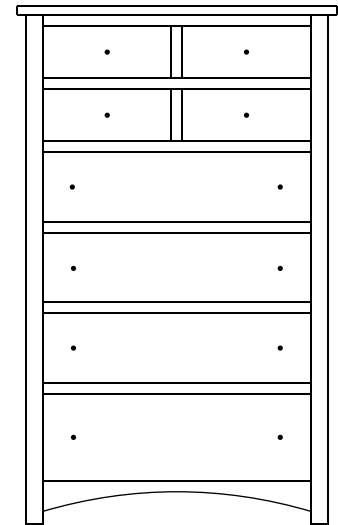

MH-2151 Hi-Boy
36 $\frac{3}{4}$ "w 59 $\frac{1}{2}$ "h 21 $\frac{1}{2}$ "d
w/8 drawers