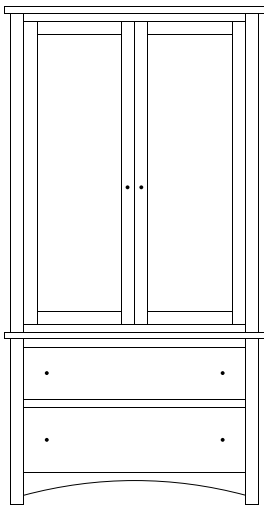

Manhattan Miscellaneous

Option:
Mirror on
back of door

MH-2152 Chifferobe
44 1/4"w 61 1/2"h 21 1/2"d
w/6 drawers, 1 door, 2 adj. shelves

MH-2153 His & Hers
55 1/4"w 50 1/4"h 21 1/2"d
w/8 drawers, 2 doors