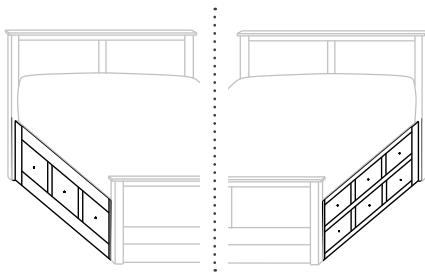

- With 3 drawers on one side and 6 drawers on other side
- 19³/₄" from floor to Box Spring

420-SR-K King – 9 drawers
420-SR-Q Queen – 9 drawers
420-SR-F Full – 9 drawers
(Twin Not Available)