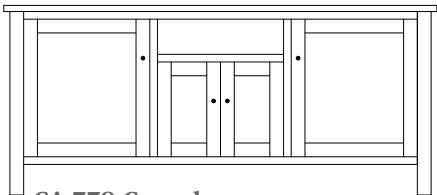

CA-778 Console

70⁷/₈"w 31"h 18"d
w/2 glass doors, 2 wood doors in center,
3 adjustable shelves, & DVD area