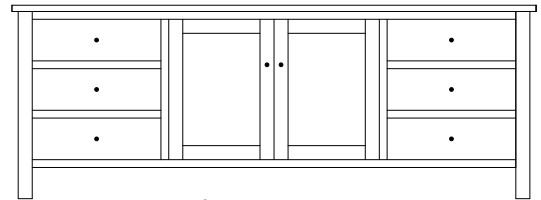

CA-786 Console

84" w 31" h 18" d
w/2 wood doors, 1 adjustable shelf
& 6 drawers