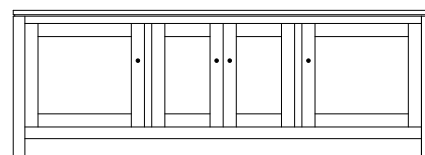

DS-5160 Console

72"w 25"h 16½"d
w/2 glass doors, 2 wood doors in center,
& 3 adjustable shelf