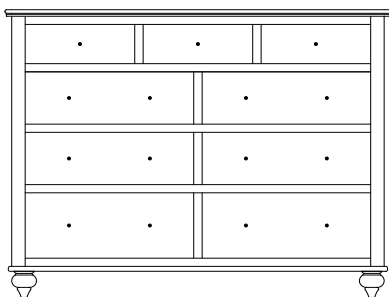

Suggested Mirrors:

MI-1366 Mirror
40"h 46"w

WB-1755 Dresser
67 3/4"w 36 3/4"h 21"d
w/7 drawers

Suggested Mirrors:

MI-1366 Mirror
40"h 46"w

WB-1757 Tall Dresser
57 1/4"w 44"h 21"d
w/9 drawers

Suggested Mirrors: