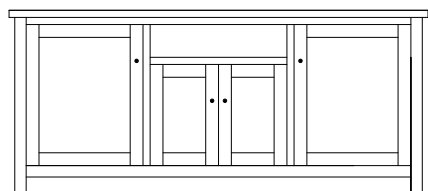

HN-5861 Console

73½"w 32¼"h 18"d
w/2 glass doors, 2 wood doors in center,
3 adjustable shelves, & DVD area