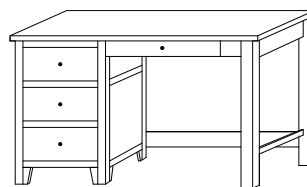

OD-2759 Mule Chest Top
67¾"w 35"h 21½"d
w/4 doors & 6 adjustable shelves

OD-2797 Study Carrel
48"w 42"h 13"d
w/2 adjustable shelves

OD-2735 Blanket Chest
42"w 22"h 21½"d

Available
with aromatic
cedar bottom