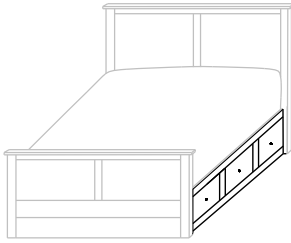

BK-2867K-HB (King)
55 $\frac{1}{4}$ " high

BK-2867Q-HB (Queen)
55 $\frac{1}{4}$ " high

BK-2867F-HB (Full)
55 $\frac{1}{4}$ " high

BK-2867T-HB (Twin)
48" high

Brookstone Storage Rail Upgrades

12³/₄" From Floor to Box Spring