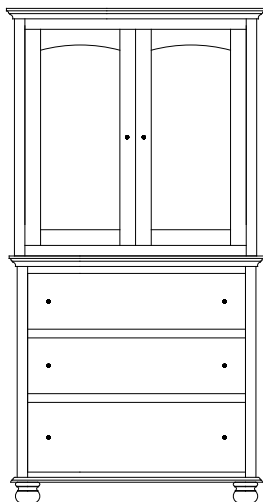

LE-25 Armoire Top
37"w 35½"h 21½"d
w/2 doors, 2 adj. shelves
w/1 wire hole in back

LE-323 Armoire Base
36"w 35½"h 21"d
w/3 drawers