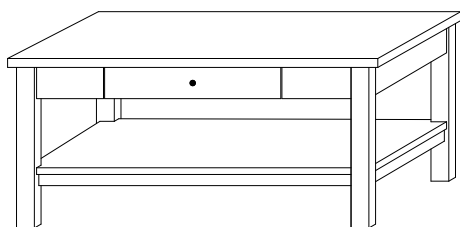

HN-5890
41½"w x 19¼"h x 23½"d
Coffee Table w/1 drawer