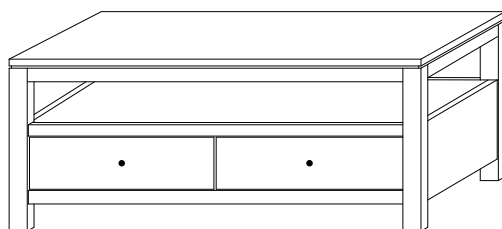

DS-5192
45½"w x 19"h x 21½"d
Coffee Table w/2 drawers