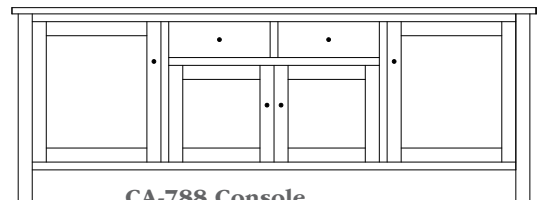

CA-788 Console

84" w 31" h 18" d
w/2 glass doors, 2 wood doors in center,
3 adjustable shelves, & 2 drawers