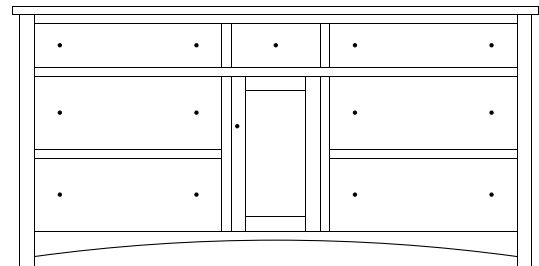

MH-2156 Dresser
72 $\frac{1}{4}$ "w 35 $\frac{3}{4}$ "h 21 $\frac{1}{2}$ "d
w/7 drawers, 1 door,
1 adjustable shelf

Suggested Mirrors:

MI-1666 Mirror
40"h 46"w

MI-2066 Mirror
40"h 46"w