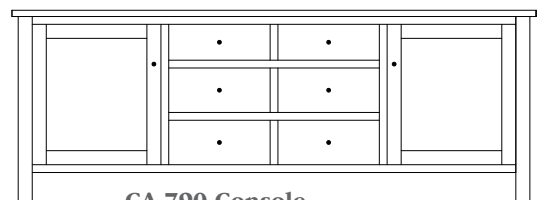

CA-790 Console

84" w 31" h 18" d
w/2 glass doors, 2 adjustable shelves,
& 6 drawers