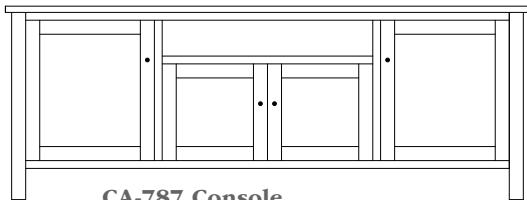

CA-787 Console

84" w 31" h 18" d
w/2 glass doors, 2 wood doors in center,
3 adjustable shelves, & DVD area