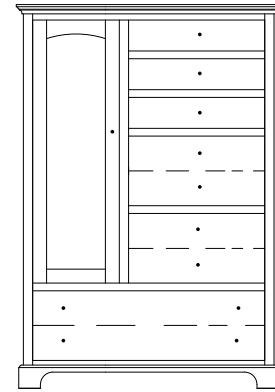

SO-129 Chifferobe
43¼"w 62"h 21"d
w/6 drawers, 1 door, 2 adj. shelves

Option:
Mirror on
back of door