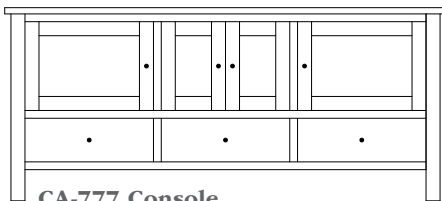

CA-777 Console

70⁷/₈"w 31"h 18"d
w/2 glass doors, 2 wood doors in center,
3 adjustable shelves & 3 drawers