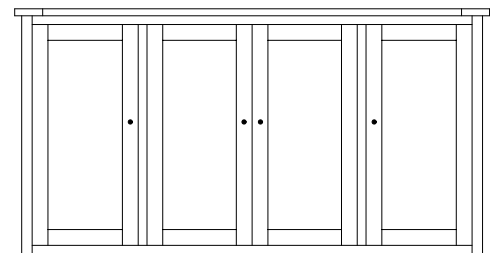

TM-3359 Mule Chest Top
67¾"w 35"h 21½"d
w/4 doors & 6 adjustable shelves