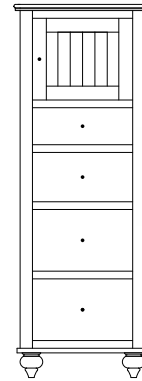

WB-1745 Night Stand
25¾"w 28¾"h 19"d
w/3 drawers

Wilkenburg Lingeries & Chests

WB-1750
Chest shown

WB-1746 Lingerie
22 1/4"w 60 1/2"h 21"d
w/6 drawers

Available with
mirror in
door panel

WB-1747 Lingerie
22 1/4"w 60 1/2"h 21"d
w/4 drawers, 1 wood door,
1 adjustable shelf