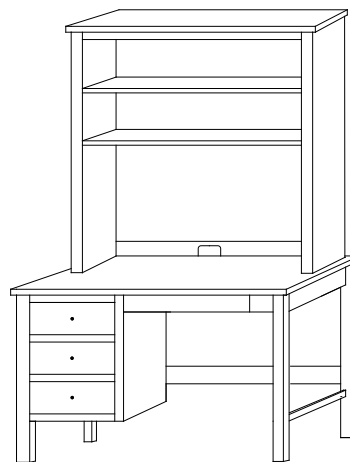

CA-497 Study Carrel
48"w 42"h 13"d
w/2 adjustable shelves

CA-499 Student Desk
48"w 29¹/₂"h 22¹/₂"d
w/3 drawers, 1 pencil drawer

Upgrades available on student desk:

Keyboard slideout instead of pencil drawer
File drawer instead of bottom 2 drawers