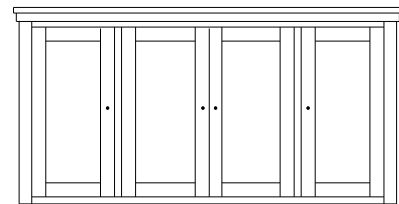

CA-559 Mule Chest Top
69¹/₄"w 35"h 21¹/₂"d
w/4 doors, 6 adjustable shelves