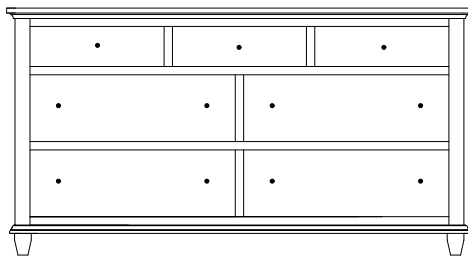

Suggested Mirrors:

MI-3130 Mirror
40"h 36"w

RD-3156 Dresser
72 $\frac{1}{4}$ "w 35 $\frac{3}{4}$ "h 21 $\frac{1}{2}$ "d
w/7 drawers, 1 door
w/1 adjustable shelf

Suggested Mirrors:

MI-3131 Mirror
40"h 46"w