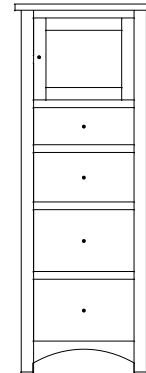

CM-1545 Night Stand
27½"w 27¾"h 17½"d
w/3 drawers

Claremont Mission Lingeries & Chests

CM-1551
Hi-Boy shown

CM-1546 Lingerie
22 $\frac{3}{8}$ "w 59 $\frac{1}{2}$ "h 21 $\frac{1}{2}$ "d
w/6 drawers

Available with
mirror panel
in door