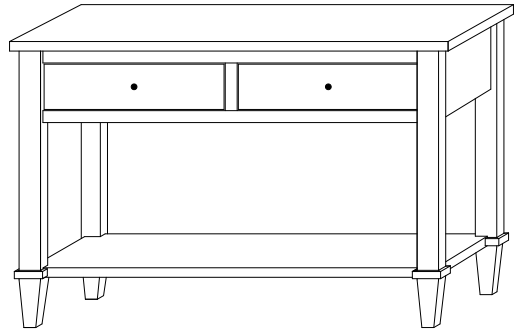

K810-MB Knob

Go to the *Hardware & Stains* section for upgrade options.

Jamestown Occasionals

JT-5690
42"w x 19"h x 24"d
Coffee Table w/1 drawer

JT-5691
46"w x 29"h x 16"d
Sofa Table w/2 drawers

JT-5692
48"w x 19"h x 24"d
Coffee Table w/1 drawer