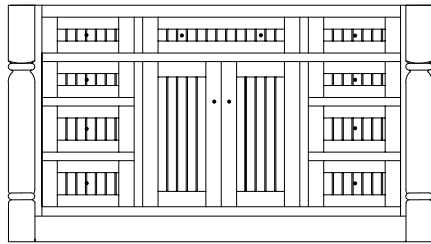

Kingston Island Bases

IS-1240
37½"w 34½"h 24½"d
w/1 drawer, 2 doors
w/1 adjustable shelf

IS-1241
49¼"w 34½"h 24½"d
w/5 drawers, 2 doors
w/1 adjustable shelf

IS-1242
49¼"w 34½"h 24½"d
w/2 drawers, 3 doors
w/2 adjustable shelves