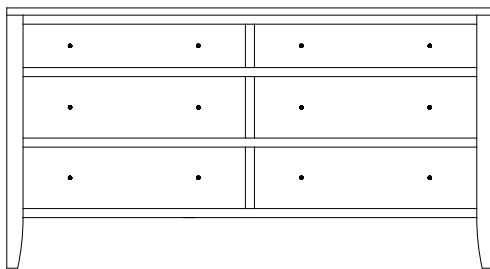

BR-1355 Dresser
67¼" w 36" h 20½" d
w/6 drawers

Suggested Mirrors:

MI-1631 Mirror
40" h 46" w