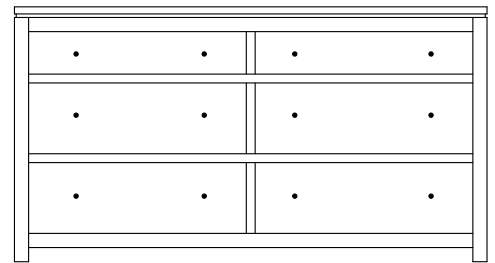

LM-2331 Dresser
66¾"w 36"h 19½"d
w/6 drawers

Suggested Mirrors:

MI-2471
39¼"h 44"w