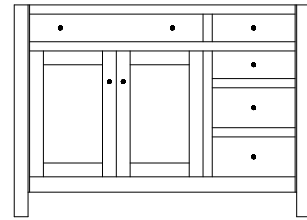

IS-806
47¾"w 34½"h 24½"d
w/5 drawers 2 doors
w/1 adjustable shelf

IS-808
62¾"w 34½"h 24½"d
w/9 drawers 2 doors
w/1 adjustable shelf

Standard Hardware

4424-ORB/4425-ORB

See the *Hardware & Stains* section for available hardware upgrades.