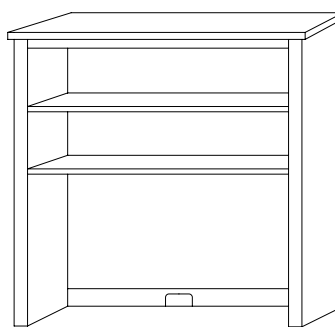

OD-2797 Study Carrel
48"w 42"h 13"d
w/2 adjustable shelves