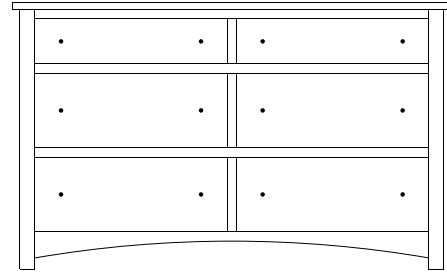

MH-2154 Dresser
58 $\frac{3}{4}$ "w 35 $\frac{3}{4}$ "h 21 $\frac{1}{2}$ "d
w/6 drawers

Suggested Mirrors:

MI-1665 Mirror
40"h 36"w

MI-2065 Mirror
40"h 36"w