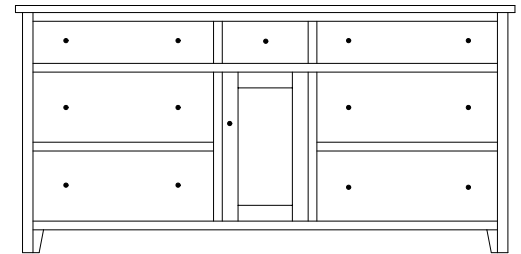

OD-2754 Dresser shown with **MI-2730 Mirror**

OD-2754 Dresser
57¾"w 35¼"h 21½"d
w/6 drawers

Suggested Mirrors:

MI-2730 Mirror
40"h 36"w

OD-2755 Dresser
67¾"w 35¼"h 21½"d
w/7 drawers

Suggested Mirrors:

MI-2731 Mirror
40"h 46"w