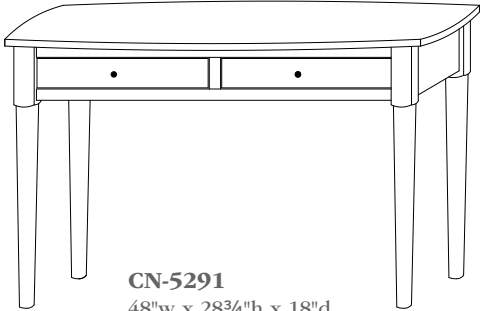

Shown in **Rustic Cherry** with **OCS-104 Seely** & **K800-SN** Knobs

CN-5275
17¼"w x 23¾"h x 17"d
Round Table

CN-5290
44"w x 18¾"h x 26"d
Coffee Table w/2 drawers

CN-5292
50"w x 18¾"h x 26"d
Coffee Table w/2 drawers