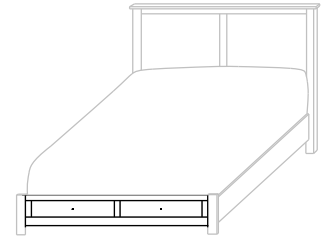

- 12³/₄" from floor to Box Spring
- Inside drawer dimensions
  6¹/₄"h 22¹/₂"d
  (King) 31" w   (Queen) 23¹/₄" w
  (Full) 19⁵/₈" w   (Twin) 29¹/₄" w

685-FDS-K King – 2 drawers
685-FDS-Q Queen – 2 drawers
685-FDS-F Full – 2 drawers
685-FDS-T Twin – 1 drawer