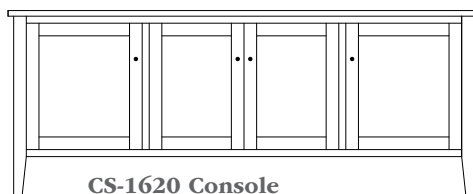

CS-1620 Console

84"w 33"h 17½"d
w/2 glass doors, 2 wood doors, in center
& 3 adjustable shelves