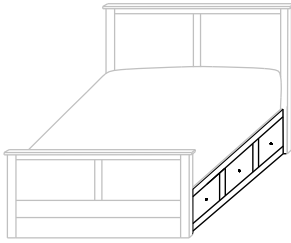

Rosedale Storage Rail Upgrades

12³/₄" From Floor to Box Spring

- With 3 drawers on each side
- 12³/₄" from floor to Box Spring
- Inside drawer dimensions on all sizes
  9¹/₄"h 18⁷/₈"w 22¹/₂"d

532-SR-K King – 6 drawers
532-SR-Q Queen – 6 drawers
532-SR-F Full – 6 drawers
532-SR-T Twin – 3 drawers