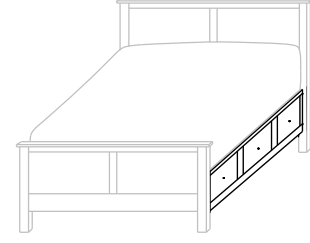

- With 7" Toe Kick
- With 3 drawers on each side
- 19³/₄" from floor to Box Spring
- Inside drawer dimensions on all sizes
  9¹/₄"h 18⁷/₈"w 22¹/₂"d

236-SR-K King – 6 drawers
236-SR-Q Queen – 6 drawers
236-SR-F Full – 6 drawers
236-SR-T Twin – 3 drawers