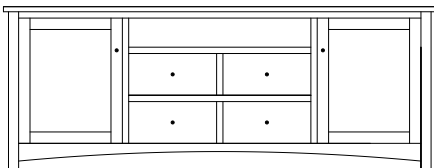

CM-1520 Console

85½"w 32"h 17½"d
w/2 glass doors, 2 adjustable shelves,
4 drawers, & DVD area