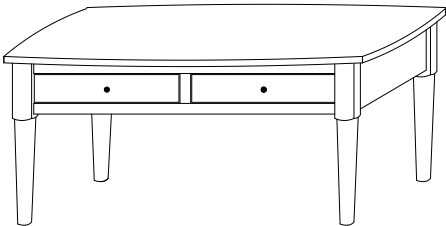

Shown in **Rustic Cherry** with **OCS-104 Seely** & **K800-SN** Knobs

CN-5275
17¼"w x 23¾"h x 17"d
Round Table

CN-5290
44"w x 18¾"h x 26"d
Coffee Table w/2 drawers

CN-5292
50"w x 18¾"h x 26"d
Coffee Table w/2 drawers