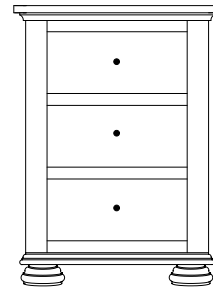

Canyon Creek Night Stands

CC-2545
Night Stand shown

Sliding top option available on all night stands
(Hidden compartment w/Lock)

CC-2540 Night Stand
21¾"w 29½"h 17¾"d
w/1 drawer

CC-2541 Night Stand
21¾"w 29½"h 17¾"d
w/1 drawer, 1 door