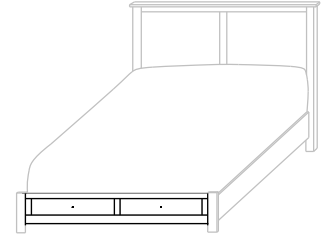

- 12³/₄" from floor to Box Spring
- Inside drawer dimensions
  6¹/₄"h 22¹/₂"d
  (King) 31"w (Queen) 23¹/₄"w
  (Full) 19³/₈"w (Twin) 29¹/₄"w

685-FDS-K King – 2 drawers
685-FDS-Q Queen – 2 drawers
685-FDS-F Full – 2 drawers
685-FDS-T Twin – 1 drawer