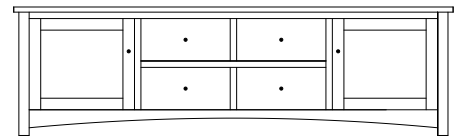

CM-1517 Console

85½"w 25"h 17½"d
w/2 glass doors, 2 adjustable shelves
& 4 drawers