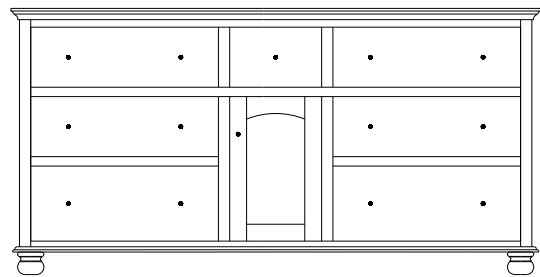

LE-332 Dresser
71"w 36"h 21"d
w/7 drawers, 1 door

Suggested Mirrors:

MI-2131 Mirror
40"h 46"w