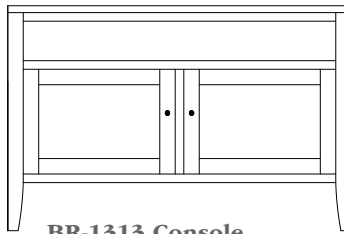

Barrington 50" Entertainment Consoles

BR-1314 Console

Shown in **Brown Maple** with **FC-19093 Dark Knight** & **K272-SN Pulls on Drawers, K800-SN Knobs on Doors**

BR-1312 Console
50"w 25¾"h 16½"d
w/2 glass doors & 1 adjustable shelf