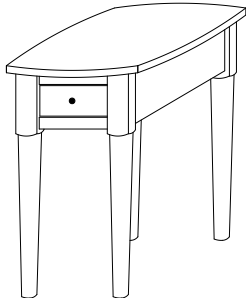

CN-5294
16"w x 23¾"h x 28"d
Chair Table w/1 drawer