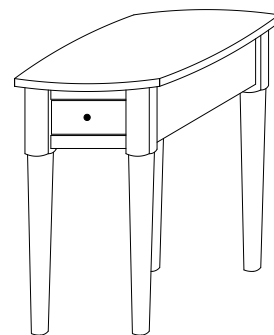

CN-5294
16"w x 23 $\frac{3}{4}$ "h x 28"d
Chair Table w/1 drawer