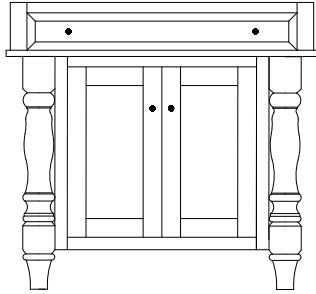

Roseburg Island Bases

IS-1025
37½"w 34½"h 24½"d
w/1 drawer 2 doors
w/1 adjustable shelf