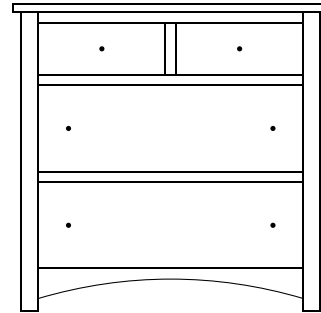

MH-2149 Chest
36 $\frac{3}{4}$ "w 35 $\frac{3}{4}$ "h 21 $\frac{1}{2}$ "d
w/4 drawers