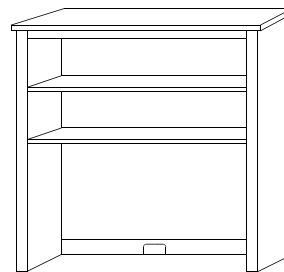

MH-2197 Study Carrel
48"w 42"h 13"d
w/2 adjustable shelves