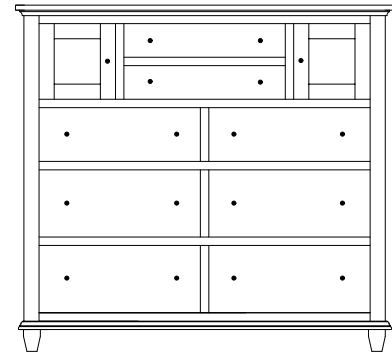

RD-3153 His & Hers Chest
56¼"w 51½"h 21¾"d
w/8 drawers, 2 doors