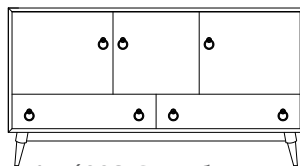

AL-4008 Console

60"w 32"h 16½"d
w/2 glass doors, 1 slab wood door in center, 3 adjustable shelves, & 2 drawers