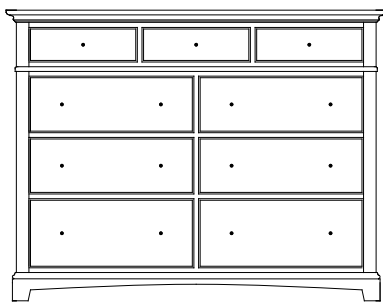

Suggested Mirrors:

MI-1870 Mirror
40"h 52"w

HM-1856 Dresser
69½"w 36½"h 21½"d
w/9 drawers

Suggested Mirrors:

MI-1870 Mirror
40"h 52"w

HM-1857 Tall Dresser
60½"w 46¼"h 21½"d
w/9 drawers

Suggested Mirrors:

MI-1872 Mirror
32"h 43"w