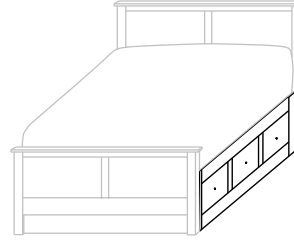

- With 3 drawers on each side
- 19³/₄" from floor to Box Spring
- Inside drawer dimensions on all sizes
  10¹/₄"h 18⁷/₈"w 22¹/₂"d

325-SR-K King – 6 drawers
325-SR-Q Queen – 6 drawers
325-SR-F Full – 6 drawers
325-SR-T Twin – 3 drawers