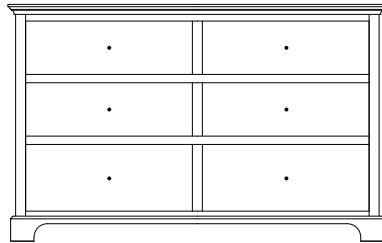

Sonora Dressers

SO-130 Dresser
57¼"w 35½"h 21"d
w/6 drawers

Suggested Mirrors:

MI-2131 Mirror
40"h 46"w