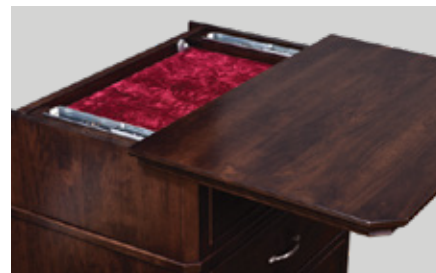

Shown in *Cherry* with *FC-15743 Briar* and *K2017-SN Hardware*

Hamilton Night Stands

HM-1845
Night Stand shown

Sliding top option available on all night stands
(Hidden compartment w/Lock)

HM-1839 Night Stand
22½"w 30"h 17½"d
w/1 drawer