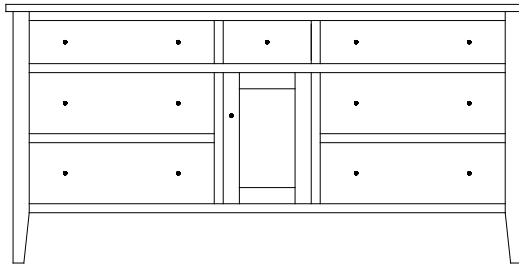

CS-1656 Dresser
72¾"w 36"h 21½"d
w/7 drawers, 1 door
w/1 adjustable shelf

Suggested Mirrors:

MI-1631 Mirror
40"h 46"w

MI-1731 Mirror
40"h 46"w

MI-1831 Mirror
40"h 46"w