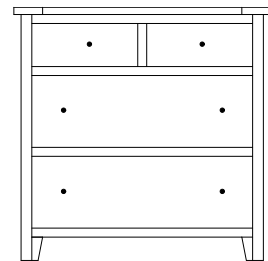

Timber Mill Lingeries & Chests

TM-351
Hi-Boy shown

TM-3346 Lingerie
21 $\frac{3}{8}$ "w 59 $\frac{1}{4}$ "h 21 $\frac{1}{2}$ "d
w/6 drawers

Available with
mirror in
door panel

TM-3347 Lingerie
21 $\frac{3}{8}$ "w 59 $\frac{1}{4}$ "h 21 $\frac{1}{2}$ "d
w/4 drawers, 1 wood door,
1 adjustable shelf