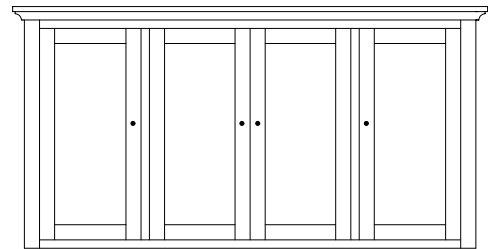

Regency Miscellaneous

Option:
Mirror on
back of door

RG-2652 Chifferobe
45¼"w 63"h 21¾"d
w/6 drawers, 1 door, 2 adj. shelves

RG-2653 His & Hers Chest
56¼"w 51¾"h 21¾"d
w/8 drawers, 2 doors

RG-2662 Armoire
42"w 76¼"h 22¼"d
w/2 drawers, w/2 doors,
2 adj. shelves & closet rod