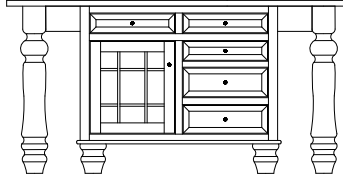

IS-206
75"w 34½"h 30"d
w/7 drawers 1 door
w/1 adjustable shelf