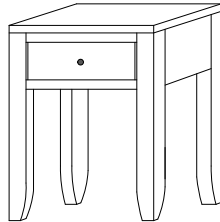

BR-1390-S Coffee Table

Shown in **Brown Maple** with **FC-47872** Bel-Aire & **K272-SN** Pulls

BR-1393-S
19¼" w x 24" h x 24" d
End Table w/shelf
w/1 drawer

BR-1393-O
19¼" w x 24" h x 24" d
End Table Open w/no shelf
w/1 drawer