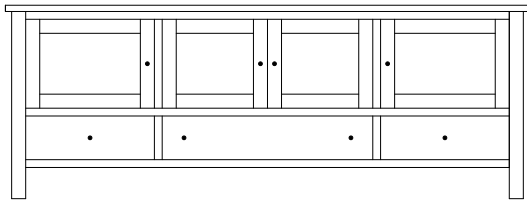

CA-785 Console

84" w 31" h 18" d
w/2 glass doors, 2 wood doors in center,
3 adjustable shelves, & 3 drawers