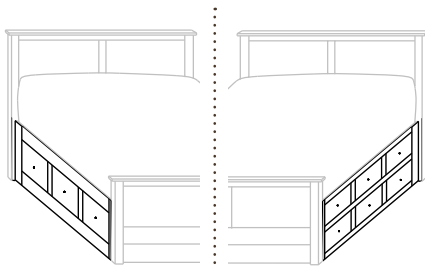

- With 3 drawers on one side and 6 drawers on other side
- 19³/₄" from floor to Box Spring

420-SR-K King – 9 drawers
420-SR-Q Queen – 9 drawers
420-SR-F Full – 9 drawers
(Twin Not Available)