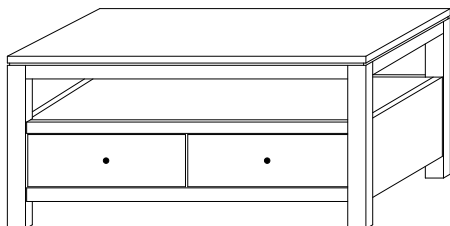

DS-5190
39½"w x 19"h x 21½"d
Coffee Table w/2 drawers