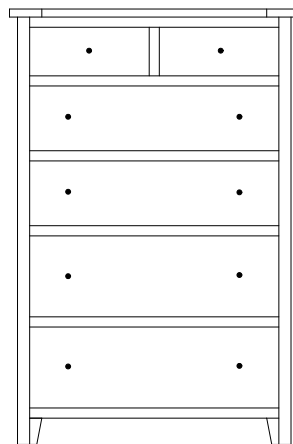

TM-3350 Chest
35 $\frac{3}{4}$ "w 54"h 21 $\frac{1}{2}$ "d
w/6 drawers