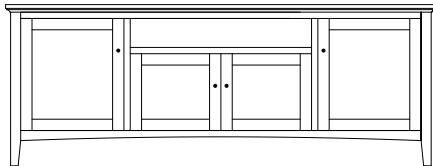

RT-5368 Console

85½"w 32"h 17½"d
w/2 glass doors, 2 wood doors in center,
3 adjustable shelves, & DVD area