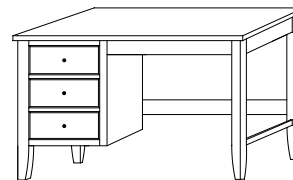

MO-1499 Student Desk
48"w 28¾"h 28"d
w/3 drawers, 1 pencil drawer

Upgrades available on student desk:
Keyboard slideout instead of pencil drawer
File drawer instead of bottom 2 drawers