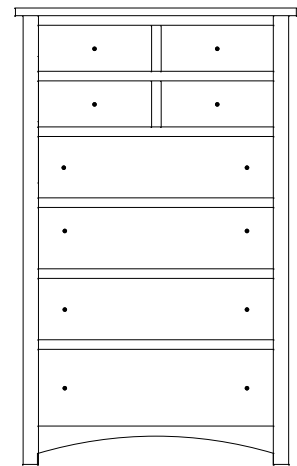

CM-1551 Hi-Boy
36 $\frac{3}{4}$ "w 59 $\frac{1}{2}$ "h 21 $\frac{1}{2}$ "d
w/8 drawers