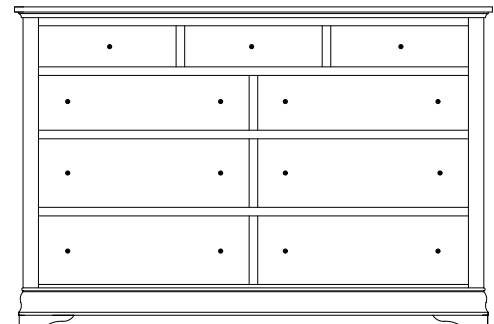

RG-2655 Dresser
69¾"w 37¼"h 21¾"d
w/7 drawers

Suggested Mirrors:

MI-2631 Mirror
40"h 46"w

RG-2657 Dresser
59¾"w 46½"h 21¾"d
w/9 drawers

Suggested Mirrors:

MI-2632 Mirror
32"h 42"w

RG-2658 Dresser
69¾"w 46½"h 21¾"d
w/9 drawers