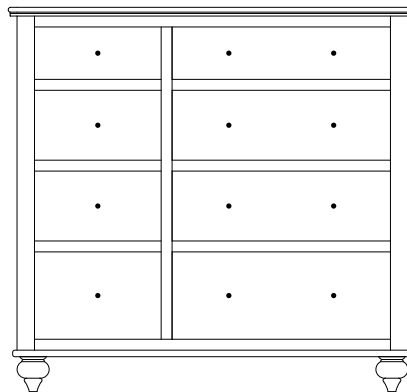

WB-1748 Chest
46 3/4"w 44"h 21"d
w/8 drawers