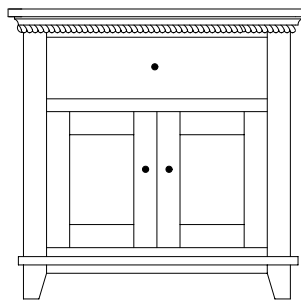

BK-2844 Night Stand
28 $\frac{1}{2}$ "w 28 $\frac{1}{4}$ "h 17 $\frac{3}{4}$ "d
w/1 drawer, 2 doors