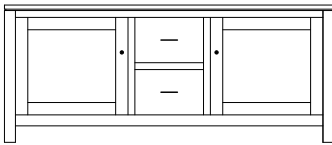

DS-5152 Console

50"w 33¼"h 16½"d
w/2 glass doors 1 adjustable shelf
& 2 drawers

Dallas 60" Entertainment Consoles

DS-5158 Console

Shown in **Brown Maple** with **OCS-101-S2** & **55276-26 Pulls**

DS-5153 Console