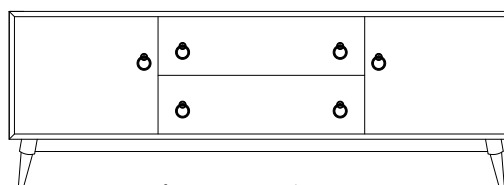

AL-4011 Console

72"w 25"h 16½"d
w/2 glass doors, 2 adjustable shelves
& 2 drawers