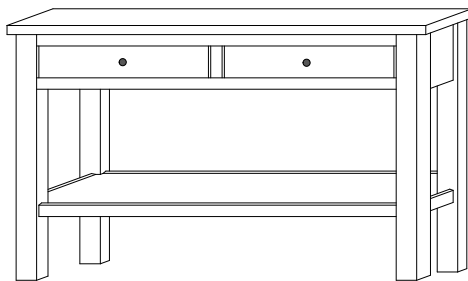

CA-591
46"w x 29"h x 16"d
Sofa Table w/2 drawers