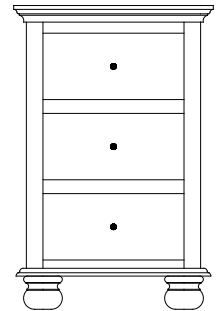

LE-313 Night Stand
18"w 28"h 19"d
w/3 drawers