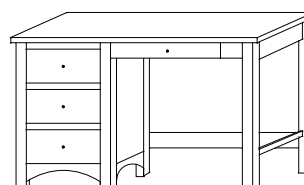

CM-1559 Mule Chest Top
68¾"w 35"h 21½"d
w/4 doors & 6 adjustable shelves

CM-1597 Study Carrel
48"w 42"h 13"d
w/2 adjustable shelves

CS-1535 Blanket Chest
42"w 22"h 21½"d

Available
with aromatic
cedar bottom