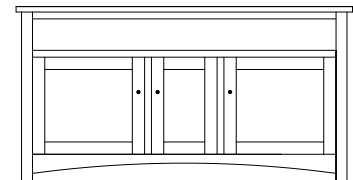

CM-1505 Console

61½"w 32"h 17½"d
w/2 glass doors, 1 wood door in center,
3 adjustable shelves, & DVD area