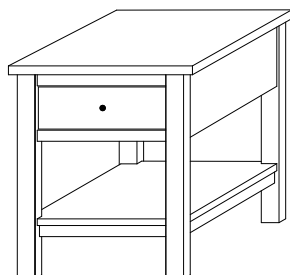

HN-5893
20¾"w x 24¼"h x 25½"d
End Table w/1 drawer