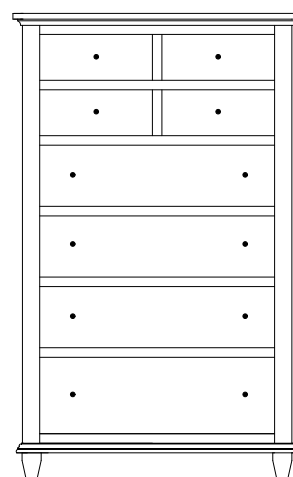

RD-3151 Hi-Boy
37 $\frac{3}{4}$ "w 60 $\frac{3}{4}$ "h 21 $\frac{3}{4}$ "d
w/8 drawers