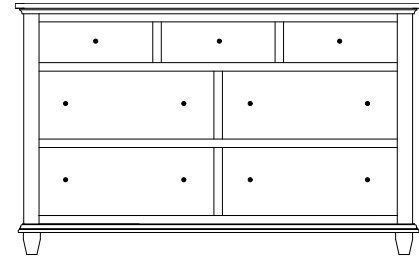

RD-3154 Dresser
58 $\frac{3}{4}$ "w 35 $\frac{3}{4}$ "h 21 $\frac{1}{2}$ "d
w/7 drawers

Suggested Mirrors:

MI-3130 Mirror
40"h 36"w