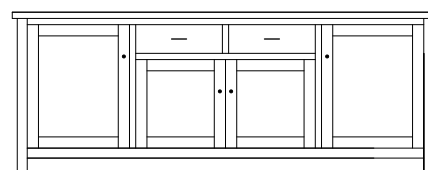

HN-5869 Console

85½"w 32¼"h 18"d
w/2 glass doors, 2 wood doors in center,
3 adjustable shelves, & 2 drawers