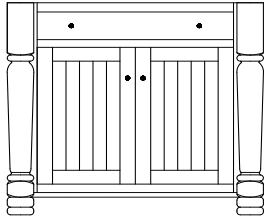

Jefferson City Turned Leg Island Bases

IS-68-JC
37½"w 34½"h 24½"d
w/1 drawer 2 doors
w/1 adjustable shelf