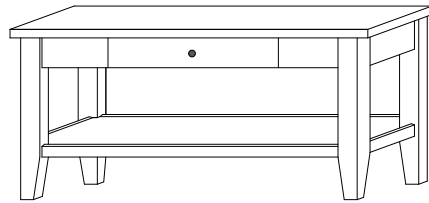

CS-1690
42"w x 19"h x 24"d
Small Coffee Table w/1 drawer