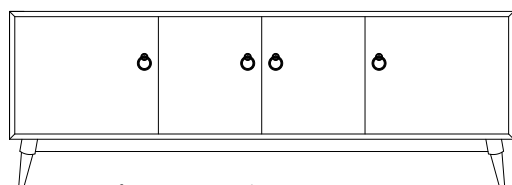

AL-4009 Console

60"w 32"h 16½"d
w/2 glass doors, 2 adjustable shelves, & 4 drawers

Allentown 72" Entertainment Consoles

AL-4016 Console

Shown in **Brown Maple** with **#4082 Base**
OCS-133 Tundra and **55276-BBR Pulls** with
 Optional Slated doors in center