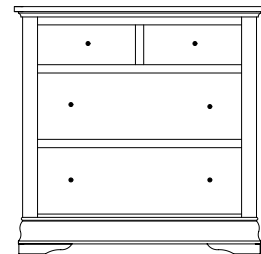

Available with
mirror in
door panel

RG-2647 Lingerie
23 $\frac{3}{8}$ "w 61"h 21 $\frac{3}{4}$ "d
w/4 drawers, 1 wood door,
1 adjustable shelf

RG-2649 Chest
37 $\frac{3}{4}$ "w 37 $\frac{1}{4}$ "h 21 $\frac{3}{4}$ "d
w/4 drawers