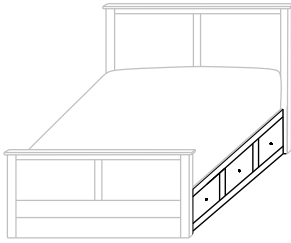

Manhattan Storage Rail Upgrades

12³/₄" From Floor to Box Spring

- With 3 drawers on each side
- 12³/₄" from floor to Box Spring
- Inside drawer dimensions on all sizes
  9¹/₄"h 18⁷/₈"w 22¹/₂"d

532-SR-K King – 6 drawers
532-SR-Q Queen – 6 drawers
532-SR-F Full – 6 drawers
532-SR-T Twin – 3 drawers