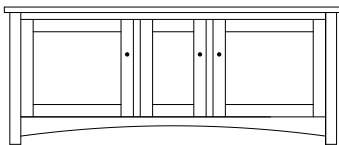

CM-1502 Console

51½"w 33¼"h 17½"d
w/2 glass doors 1 adjustable shelf
& 2 drawers

Claremont Mission 61" Entertainment Consoles

CM-1504 Console

Shown in QWO with OCS-112 Provincial and D529-A Pulls on Drawers, D527-A Pulls on Doors