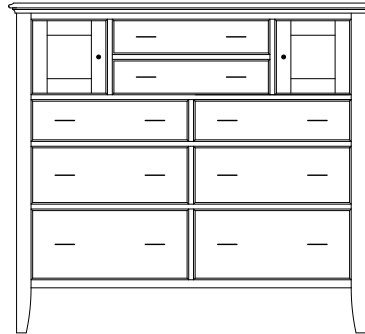

MO-1453 His & Hers
56¾"w 51¼"h 21¾"d
w/8 drawers, 2 doors