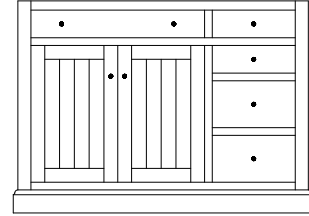

IS-74-JC
47¼"w 34½"h 24"d
w/5 drawers 2 doors
w/1 adjustable shelf