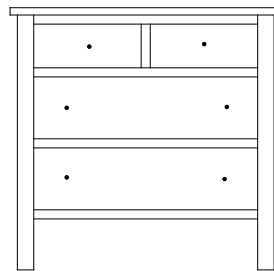

CA-545 Night Stand
28"w 28"h 17½"d
w/3 drawers

Cabin Creek Lingeries & Chests

CA-551
Hi-Boy shown

CA-546 Lingerie
23"w 60¼"h 21½"d
w/6 drawers

Available with
mirror panel
in door (CA-548)

CA-547 Lingerie
23"w 60¼"h 21½"d
w/4 drawers, 1 wood door,
1 adjustable shelf