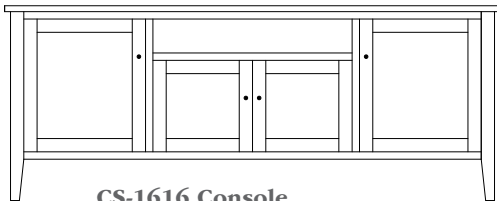

CS-1616 Console

84"w 33"h 17½"d
w/2 glass doors, 2 wood doors in center,
3 adjustable shelves, & DVD area