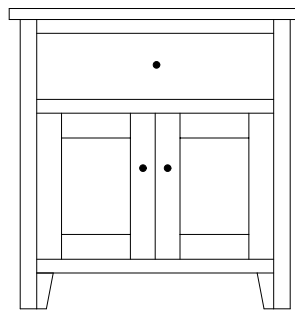

OD-2744 Night Stand
26½" w 27¼" h 17½" d
w/1 drawer, 2 doors