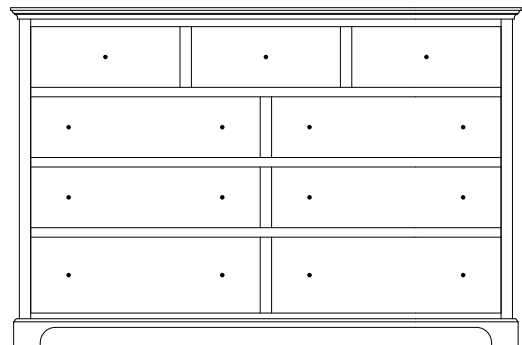

SO-144 Dresser
67¾"w 44¾"h 21"d
w/9 drawers

Suggested Mirrors:

MI-2133 Mirror
32"h 52"w