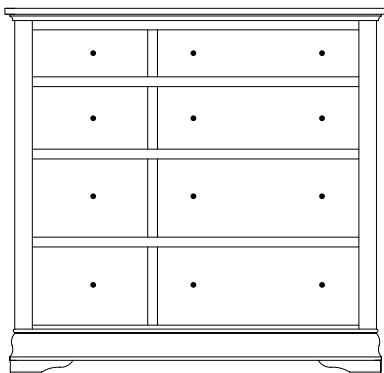

Available with
mirror in
door panel

RG-2647 Lingerie
23 $\frac{3}{8}$ "w 61"h 21 $\frac{3}{4}$ "d
w/4 drawers, 1 wood door,
1 adjustable shelf

RG-2649 Chest
37 $\frac{3}{4}$ "w 37 $\frac{1}{4}$ "h 21 $\frac{3}{4}$ "d
w/4 drawers