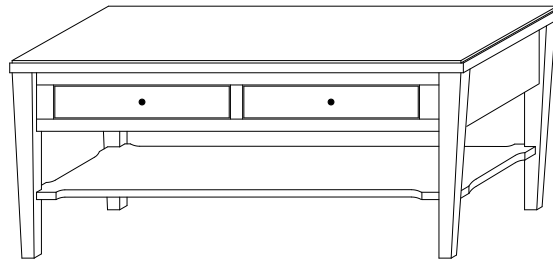

KT-5492
46½"w x 19"h x 22½"d
Coffee Table w/2 drawers