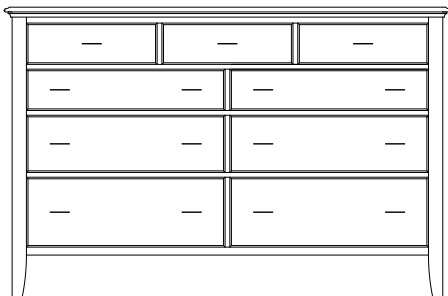

MO-1458 Dresser
70¼"w 46"h 21¾"d
w/9 drawers

Suggested Mirrors:
MI-1433
32"h 52"w