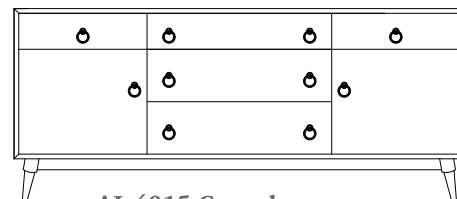

AL-4015 Console

72"w 30¾"h 16½"d
w/2 glass doors, 2 adjustable shelves,
& 5 drawers