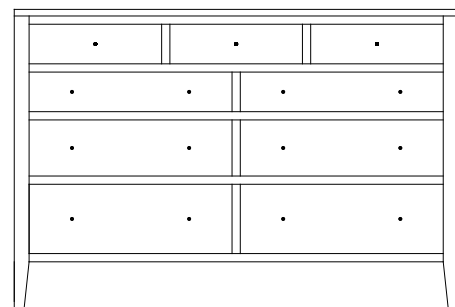

BR-1358 Dresser
67¼" w 45¼" h 20½" d
w/9 drawers

Suggested Mirrors:

MI-1633 Mirror
32" h 52" w