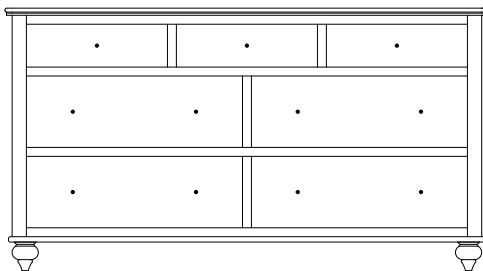

WB-1755 Dresser
67 3/4"w 36 3/4"h 21"d
w/7 drawers

Suggested Mirrors:

MI-1366 Mirror
40"h 46"w