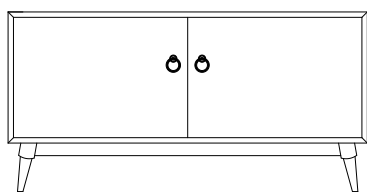

AL-4001 Console

50"w 25"h 16½"d
w/2 glass doors & 1 adjustable shelf