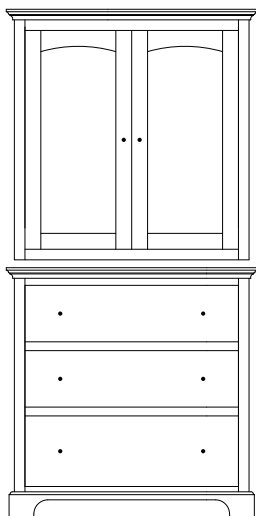

SO-25 Armoire Top
37"w 35½"h 21½"d
w/2 doors, 2 adj. shelves
w/1 wire hole in back

SO-123 Armoire Base
36"w 35½"h 21"d
w/3 drawers