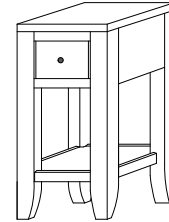

BR-1390-S Coffee Table

Shown in **Brown Maple** with **FC-47872** Bel-Aire & **K272-SN** Pulls

BR-1393-S
19¼" w x 24" h x 24" d
End Table w/shelf
w/1 drawer

BR-1393-O
19¼" w x 24" h x 24" d
End Table Open w/no shelf
w/1 drawer