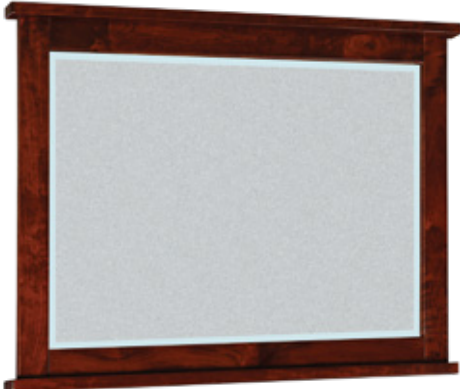

MI-1833 Mirror
32"h 52"w

Chelsea Mirrors

Beveled Mirror

MI-1630 Mirror
40"high 36"wide

MI-1631 Mirror
40"high 46"wide

MI-1632 Mirror
32"high 42"wide

MI-1633 Mirror
32"high 52"wide

Beveled Mirror