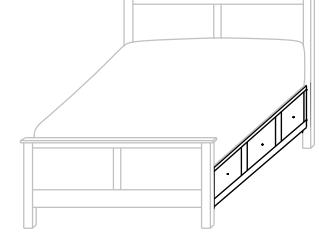

- With 7" Toe Kick
- With 3 drawers on each side
- 19³/₄" from floor to Box Spring
- Inside drawer dimensions on all sizes
  9¹/₄"h 18⁷/₈"w 22¹/₂"d

236-SR-K King – 6 drawers
236-SR-Q Queen – 6 drawers
236-SR-F Full – 6 drawers
236-SR-T Twin – 3 drawers