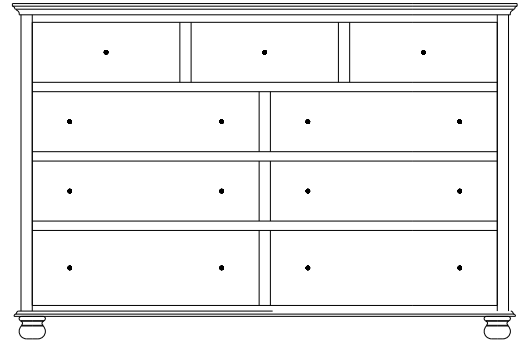

LE-344 Dresser
67 3/4"w 45 1/4"h 21"d
w/9 drawers

Suggested Mirrors:

MI-2133 Mirror
32"h 52"w

Luellen Mirror