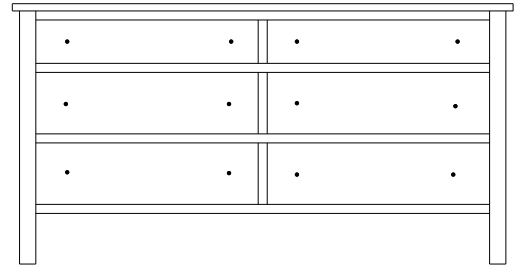

CA-555 Dresser
69¼"w 36"h 21½"d
w/6 drawers

Suggested Mirrors:

MI-1731 Mirror
40"h 46"w

MI-1831 Mirror
40"h 46"w