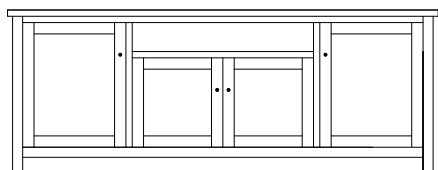

HN-5868 Console

85½"w 32¼"h 18"d
w/2 glass doors, 2 wood doors in center,
3 adjustable shelves, & DVD area