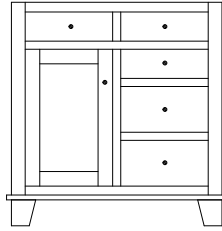

IS-2073
32½"w 34½"h 24"d
w/5 drawers 1 door
w/1 adjustable shelf