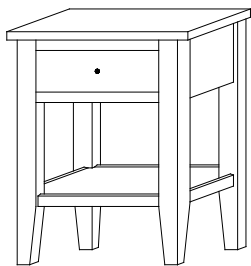

Shown in *Rustic Cherry* with *OCS-104 Seely* and *53005-ORB Hardware*

Chelsea Night Stands

Sliding top option available on all night stands
(Hidden compartment w/Lock)

CS-1639 Night Stand
21¼"w 28"h 18½"d
w/1 drawer