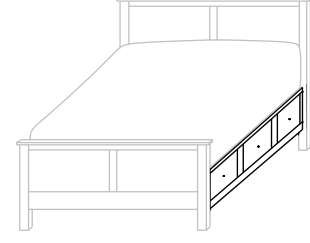

- With 7" Toe Kick
- With 3 drawers on each side
- 19³/₄" from floor to Box Spring
- Inside drawer dimensions on all sizes
  9¹/₄"h 18⁷/₈"w 22¹/₂"d

236-SR-K King – 6 drawers
236-SR-Q Queen – 6 drawers
236-SR-F Full – 6 drawers
236-SR-T Twin – 3 drawers