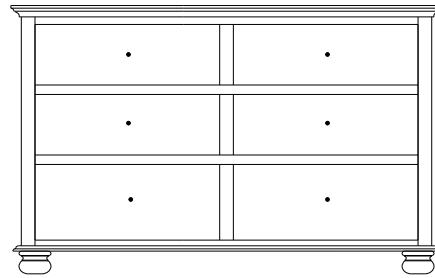

Upgrades available on student desk:

Keyboard slideout instead of pencil drawer
File drawer instead of bottom 2 drawers

Luellen Dressers

LE-330 Dresser shown with **MI-2130 Mirror**

LE-330 Dresser
57¼"w 36"h 21"d
w/6 drawers