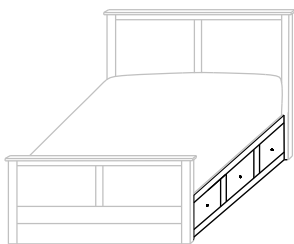

Olde Cottage Storage Rail Upgrades

12³/₄" From Floor to Box Spring

- With 3 drawers on each side
- 12³/₄" from floor to Box Spring
- Inside drawer dimensions on all sizes
  9¹/₄"h 18⁷/₈"w 22¹/₂"d

532-SR-K King – 6 drawers
532-SR-Q Queen – 6 drawers
532-SR-F Full – 6 drawers
532-SR-T Twin – 3 drawers