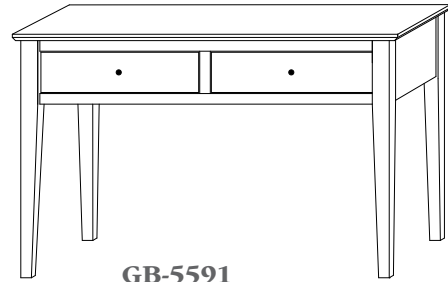

Shown in **QWO** with **OCS-113 Michaels**
& **4425-BL Knobs**

GB-5590
41½"w x 18¾"h x 23½"d
Coffee Table w/2 drawers

GB-5591
45½"w x 28¾"h x 15½"d
Sofa Table w/2 drawers

GB-5592
47½"w x 18¾"h x 23½"d
Coffee Table w/2 drawers