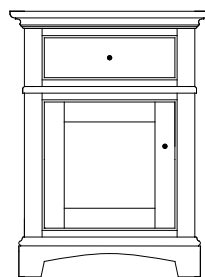

HM-1841 Night Stand
22½"w 30"h 17½"d
w/1 drawer, 1 door