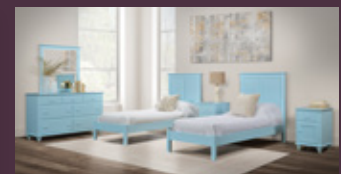

- 2-WB-1738T Twin Wilkenburg Beds
- 2-WB-1741 Night Stands
- WB-1754 Dresser
- MI-1365 Mirror

Shown in **Brown Maple** with **RNC-1160 Quench Blue** and **1½" Wood Knobs**