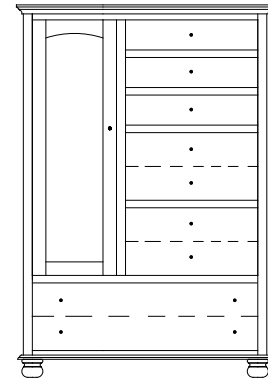

LE-329 Chifferobe
43¼"w 62½"h 21"d
w/6 drawers, 1 door, 2 adj. shelves

Option:
Mirror on
back of door