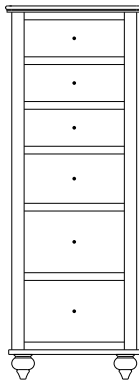

WB-1746 Lingerie
22 1/4"w 60 1/2"h 21"d
w/6 drawers