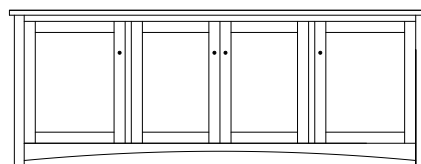

CM-1522 Console

85½"w 32"h 17½"d
w/2 glass doors, 2 wood doors in center,
& 3 adjustable shelves