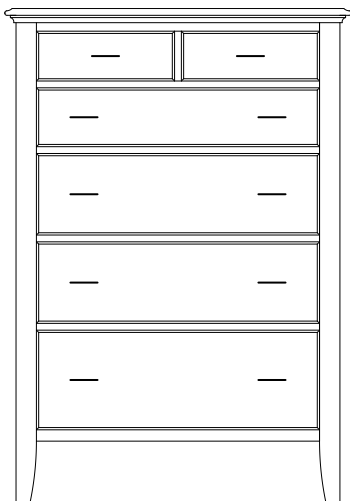

MO-1450 Chest
38¼"w 54¾"h 21¾"d
w/6 drawers