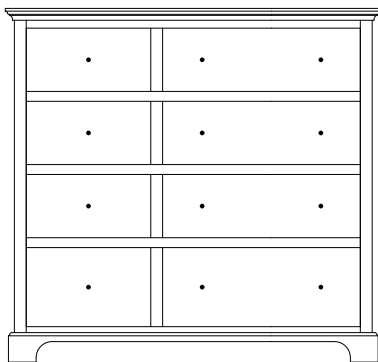

SO-118 Lingerie
18"w 60½"h 21"d
w/5 drawers, 1 wood door,
1 adjustable shelf

SO-120 Lingerie
24"w 60½"h 21"d
w/7 drawers

Available with
mirror panel
in door (SO-122)

SO-121 Lingerie
24"w 60½"h 21"d
w/5 drawers, 1 wood door,
1 adjustable shelf