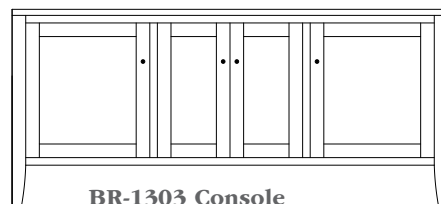

BR-1303 Console

72"w 32¾"h 16½"d
w/2 glass doors, 2 wood doors
in center, & 3 adjustable shelves