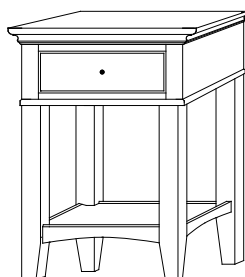

Shown in *Cherry* with *FC-15743 Briar* and *K2017-SN Hardware*

Hamilton Night Stands

HM-1845
Night Stand shown

Sliding top option available on all night stands
(Hidden compartment w/Lock)

HM-1839 Night Stand
22½"w 30"h 17½"d
w/1 drawer