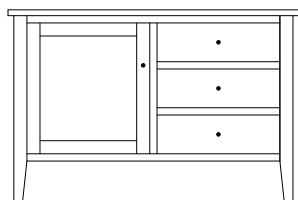

CS-1600 Console

50"w 33"h 17½"d
w/1 glass door, 1 adjustable shelf
& 3 drawers