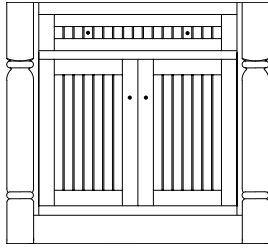

Kingston Island Bases

IS-1240
37½"w 34½"h 24½"d
w/1 drawer, 2 doors
w/1 adjustable shelf