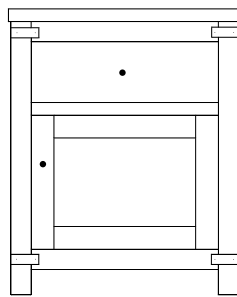

LN-2315 Night Stand
23"w 27¾"h 18¼"d
w/1 drawer, 1 door