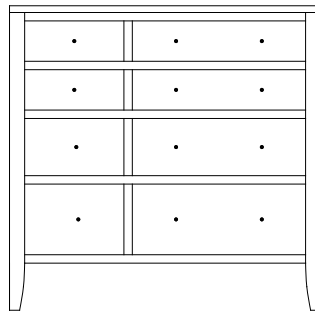

BR-1348 Chest
46¼"w 45¼"h 20½"d
w/8 drawers