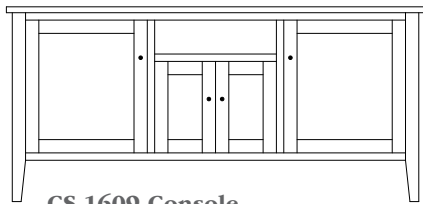

CS-1609 Console

70 $\frac{7}{8}$ "w 33"h 17 $\frac{1}{2}$ "d
w/2 glass doors, 2 wood doors in center,
3 adjustable shelves, & DVD area