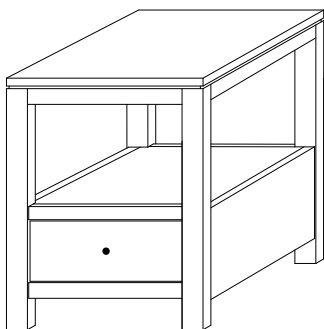

DS-5193
18¾"w x 24"h x 23½"d
End Table w/1 drawer