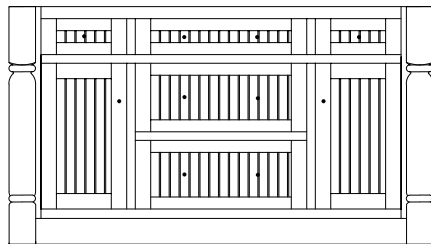

IS-1245
62"w 34½"h 24½"d
w/5 drawers, 2 doors
w/2 adjustable shelves