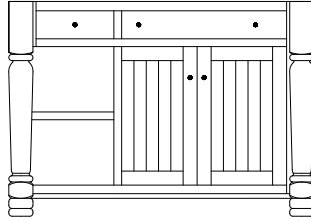

IS-69L-JC / IS-69R-JC
49"w 34½"h 24½"d
w/2 drawers 2 doors
w/1 adjustable shelf, 1 open shelf