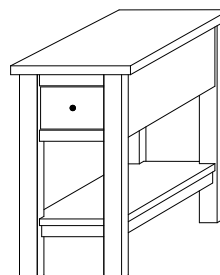

HN-5894
13½"w x 24¼"h x 25½"d
Chair Table w/1 drawer