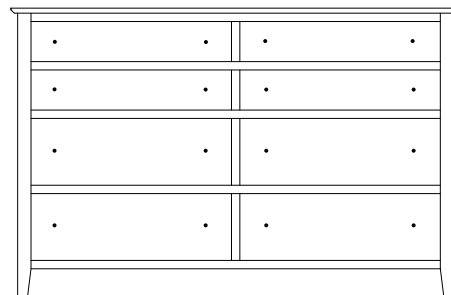

SH-2044 Tall Dresser
67 ¾"w 43"h 19 ½"d
w/8 drawers

Suggested Mirrors:

MI-2433 Mirror
32"h 52"w