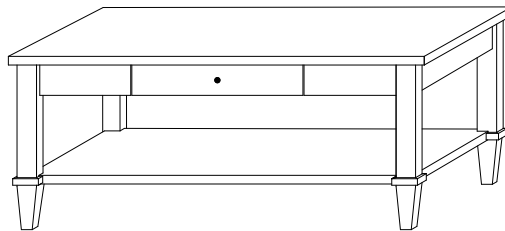

K810-MB Knob

Go to the *Hardware & Stains* section for upgrade options.

Jamestown Occasionals

JT-5690
42"w x 19"h x 24"d
Coffee Table w/1 drawer

JT-5691
46"w x 29"h x 16"d
Sofa Table w/2 drawers

JT-5692
48"w x 19"h x 24"d
Coffee Table w/1 drawer