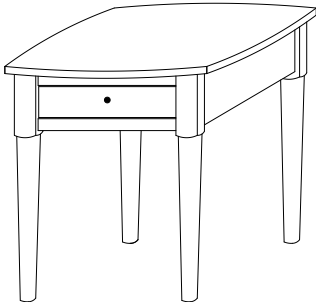

CN-5293
23¼"w x 23¾"h x 28"d
End Table w/1 drawer