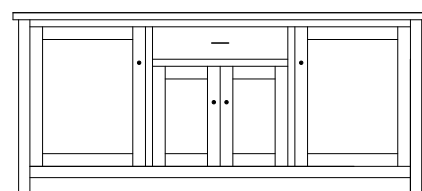

HN-5862 Console

73½"w 32¼"h 18"d
w/2 glass doors, 2 wood doors in center,
3 adjustable shelves, & 1 drawer