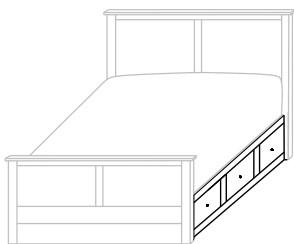

Monticello Storage Rail Upgrades

12³/₄" From Floor to Box Spring

- With 3 drawers on each side
- 12³/₄" from floor to Box Spring
- Inside drawer dimensions on all sizes
  9¹/₄"h 18⁷/₈"w 22¹/₂"d

532-SR-K King – 6 drawers
532-SR-Q Queen – 6 drawers
532-SR-F Full – 6 drawers
532-SR-T Twin – 3 drawers