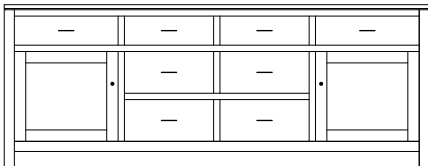

DS-5170 Console

84"w 32"h 16½"d
w/2 glass doors, 2 adjustable shelves,
& 8 drawers