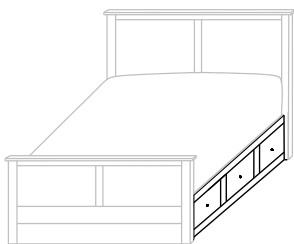

Wilkensburg Storage Rail Upgrades

12³/₄" From Floor to Box Spring

- With 3 drawers on each side
- 12³/₄" from floor to Box Spring
- Inside drawer dimensions on all sizes
  9¹/₄"h 18⁷/₈"w 22¹/₂"d

532-SR-K King – 6 drawers
532-SR-Q Queen – 6 drawers
532-SR-F Full – 6 drawers
532-SR-T Twin – 3 drawers