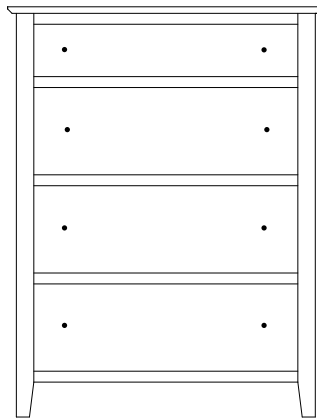

SH-2026 Chest
36¼"w 47"h 19½"d
w/4 drawers