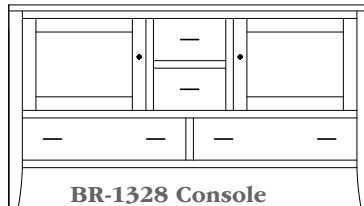

BR-1328 Console
60"w 34"h 16½"d
w/2 glass doors, 2 adjustable shelves,
& 4 drawers