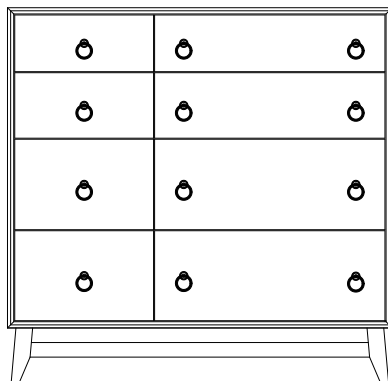

AL-4048 Chest
46¼"w 45"h 20"d
w/8 drawers