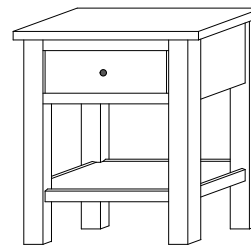

CA-593
21¼"w x 24"h x 26"d
End Table w/1 drawer