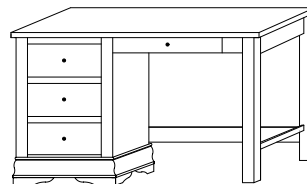

RG-2659 Mule Chest Top
70¾"w 36"h 22¼"d
w/4 doors & 6 adjustable shelves

RG-2697 Study Carrel
49"w 42"h 13¾"d
w/2 adjustable shelves

RG-2635 Blanket Chest
42"w 22"h 21½"d

- Available
with aromatic
cedar bottom
- Fabric or
Leather Seat