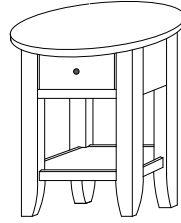

BR-1375-S
24" w x 24" h x 27" d
Oval Top Table w/shelf
w/1 drawer