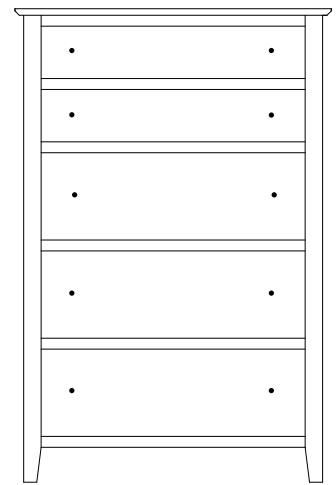

SH-2027 Hi-Boy
36¼"w 54¼"h 19½"d
w/5 drawers