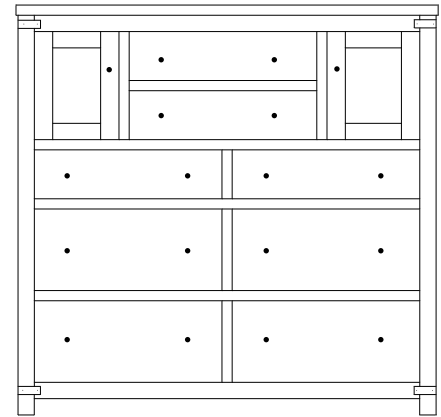

LN-2347 His & Hers
51¾"w 50¼"h 19¾"d
w/8 drawers, 2 doors