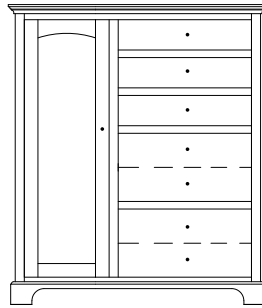

SO-128 Chifferobe
43¼"w 49½"h 21"d
w/5 drawers, 1 door, 2 adj. shelves

Option:
Mirror on
back of door