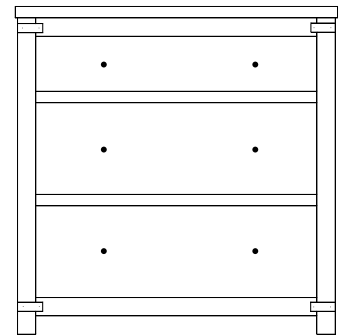

LN-2316 Night Stand
23"w 27¾"h 18¼"d
w/3 drawers

Lewiston Lingeries & Chests

LN-2326
Chest shown

LN-2317 Lingerie
19½"w 59½"h 19¾"d
w/6 drawers

Available with
mirror in
door panel

LN-2318 Lingerie
19½"w 59½"h 19¾"d
w/4 drawers, 1 wood door,
1 adjustable shelf