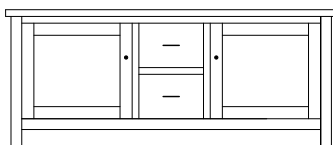

HN-5854 Console

61½"w 25¼"h 18"d
w/2 glass doors, 2 adjustable shelves, & 2 drawers