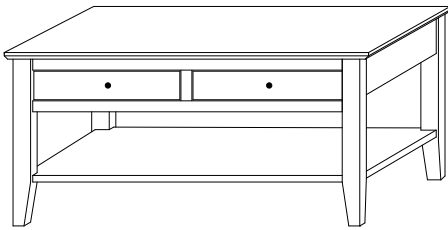

Shown in **QWO** with **OCS-113 Michaels**
& **4425-BL Knobs**

GB-5590
41½"w x 18¾"h x 23½"d
Coffee Table w/2 drawers

GB-5591
45½"w x 28¾"h x 15½"d
Sofa Table w/2 drawers

GB-5592
47½"w x 18¾"h x 23½"d
Coffee Table w/2 drawers