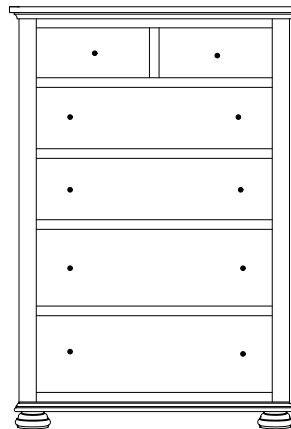

CC-2550 Chest
37³/₄"w 55" h 21³/₄"d
w/6 drawers