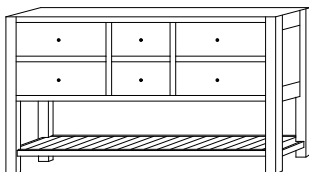

VOS142-60
60"w 35"h 21½"d
with 2 Drawers, 2 Doors