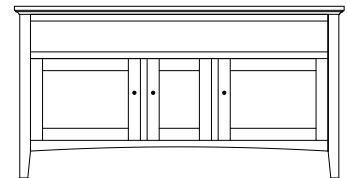

RT-5355 Console

61½"w 32"h 17½"d
w/2 glass doors, 1 wood door in center,
3 adjustable shelves, & DVD area