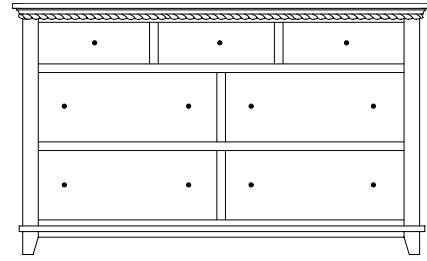

BK-2854 Dresser
59 $\frac{3}{4}$ "w 36 $\frac{1}{4}$ "h 21 $\frac{3}{4}$ "d
w/7 drawers

Suggested Mirrors:

MI-2830 Mirror
40"h 37"w