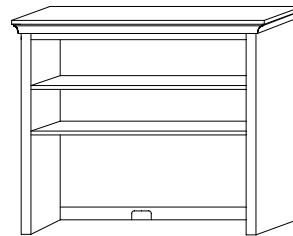

MO-1497 Study Carrel
49½"w 42"h 13¾"d
2 adjustable shelves

Available
with aromatic
cedar bottom