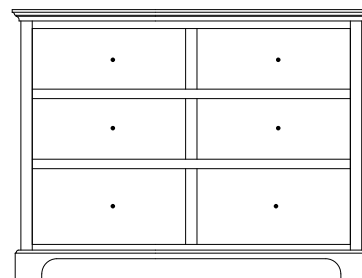

SO-165 Dresser
47¾"w 33½"h 21"d
w/6 drawers

Suggested Mirrors:

MI-2130 Mirror
40"h 36"w

Sonora Mirror