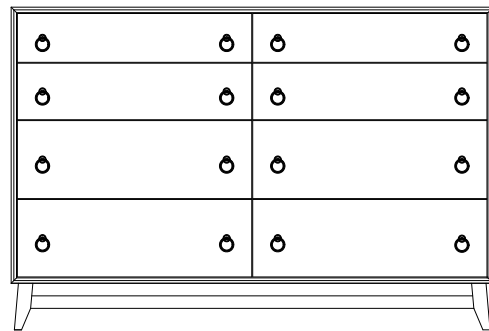

AL-4061
67¼" w 45" h 20" d
w/8 drawers

Suggested Mirrors:
MI-4033
32" h 52" w