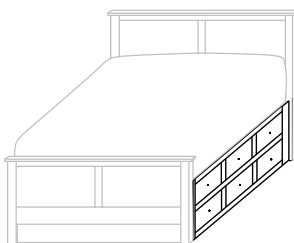

19³/₄" From Floor to Box Spring

- With 6 drawers on each side
- Twin has 6 drawers on 1 side only
- 19³/₄" from floor to Box Spring
- Inside drawer dimensions on all sizes
  6¹/₄"h 18⁷/₈"w 22¹/₂"d

654-SR-K King – 12 drawers
654-SR-Q Queen – 12 drawers
654-SR-F Full – 12 drawers
654-SR-T Twin – 6 drawers