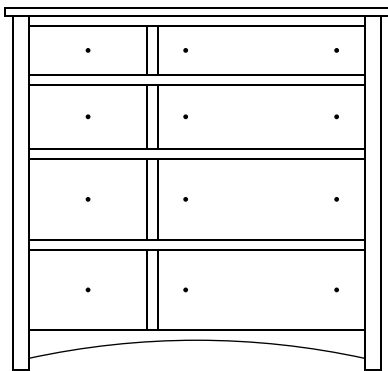

MH-2148 Chest
47 $\frac{3}{4}$ "w 45"h 21 $\frac{1}{2}$ "d
w/8 drawers