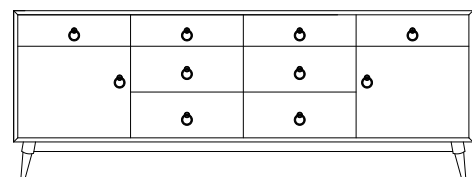

AL-4022 Console

84"w 30¾"h 16½"d
w/2 glass doors, 2 adjustable shelves,
& 8 drawers