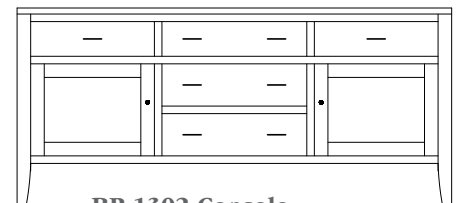

BR-1302 Console

72"w 32¾"h 16½"d
w/2 glass doors, 2 adjustable shelves,
& 5 drawers