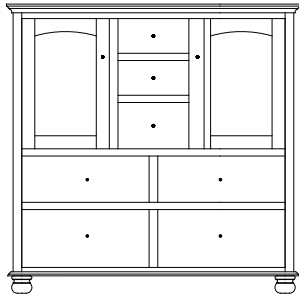

Luellen Miscellaneous

LE-347 His & Hers
51¼"w 50½"h 21"d
w/7 drawers, 2 doors, 2 adj. shelves