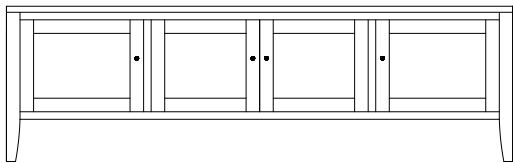

BR-1304 Console

84"w 25¾"h 16½"d
w/2 glass doors, 2 wood door in center,
& 3 adjustable shelves