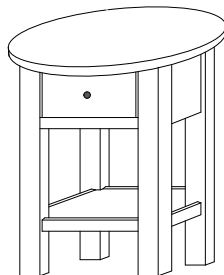

CA-675
24"w x 24"h x 27"d
Oval Top Table w/1 drawer