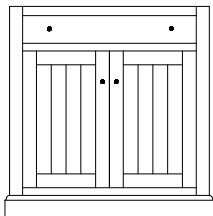

IS-78-JC
62"w 34½"h 24"d
w/9 drawers 2 doors
w/1 adjustable shelf

IS-79-JC
32½"w 34½"h 18"d
w/1 drawer 2 doors
w/1 adjustable shelf

Standard Hardware

1¼" Wood Knobs

See the *Hardware & Stains* section for available hardware upgrades.