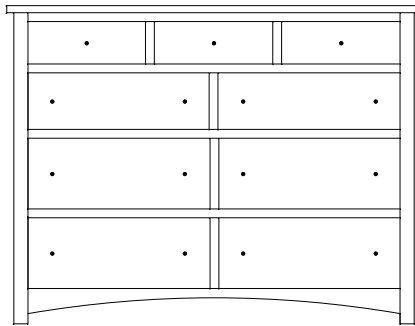

CM-1557 Dresser shown with MI-1567 Mirror

CM-1556 Dresser
72¼"w 35¾"h 21½"d
w/7 drawers, 1 door,
1 adjustable shelf

Suggested Mirrors:

MI-1566 Mirror
45"h 46"w

MI-1731 Mirror
40"h 46"w

MI-1966 Mirror
40"h 46"w