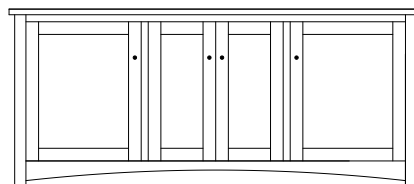

CM-1515 Console

73½"w 32"h 17½"d
w/2 glass doors, 2 wood doors in center,
& 3 adjustable shelves