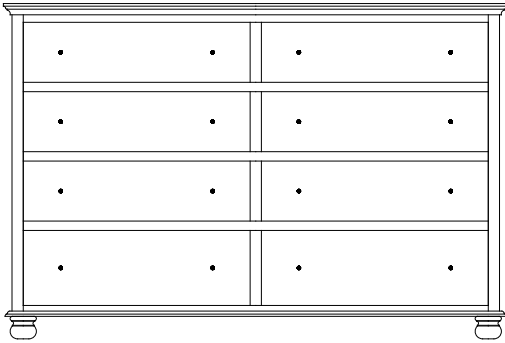

Luellen Dressers

LE-334 Dresser
67 3/4"w 47 1/4"h 21"d
w/8 drawers

Suggested Mirrors:

MI-2133 Mirror
32"h 52"w