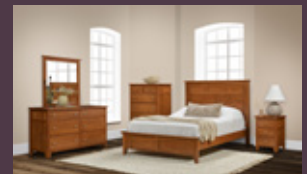

Available Upgrades:

- Any hardware on our Hardware Options Sheet
- Undermount soft close slides [See Price List]

- OD-2765Q Queen Bed
- SH-2742 Night Stand
- SH-2750 Chest
- SH-2754 Dresser
- MI-2730 Mirror