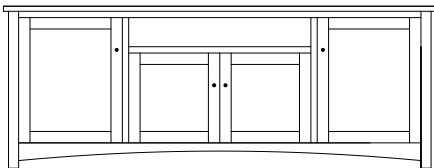

CM-1518 Console

85½"w 32"h 17½"d
w/2 glass doors, 2 wood doors in center,
3 adjustable shelves, & DVD area