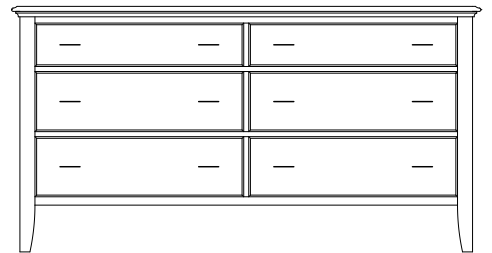

MO-1455 Dresser Suggested Mirrors:
70¼"w 36¾"h 21¾"d
w/6 drawers

MI-1431
40"h 46"w