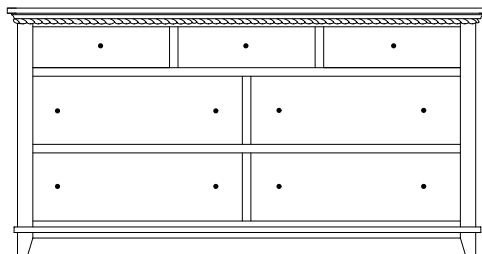

Suggested Mirrors:

MI-2830 Mirror
40"h 37"w

BK-2856 Dresser
73 $\frac{1}{4}$ "w 36 $\frac{1}{4}$ "h 21 $\frac{3}{4}$ "d
w/7 drawers, 1 door
w/1 adjustable shelf

Suggested Mirrors:

MI-2831 Mirror
40"h 47"w