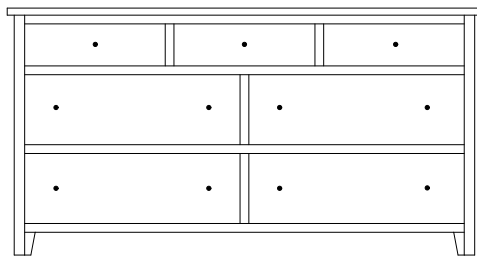

OD-2754 Dresser shown with **MI-2730 Mirror**

OD-2754 Dresser
57¾"w 35¼"h 21½"d
w/6 drawers

Suggested Mirrors:

MI-2730 Mirror
40"h 36"w

OD-2755 Dresser
67¾"w 35¼"h 21½"d
w/7 drawers

Suggested Mirrors:

MI-2731 Mirror
40"h 46"w