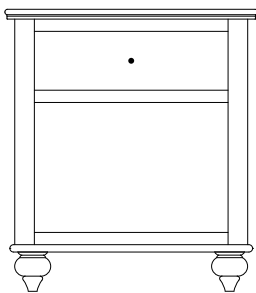

WB-1743 Night Stand
25¾"w 28¾"h 19"d
w/1 drawer