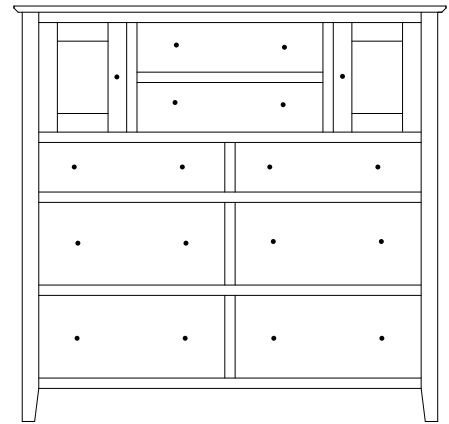

SH-2047 His & Hers
52 1/2"w 50 1/4"h 19 1/2"d
w/8 drawers, 2 doors