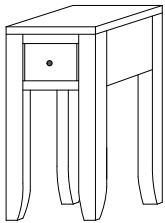

BR-1394-O
12" w x 24" h x 24" d
Chair Table Open w/no shelf
w/1 drawer