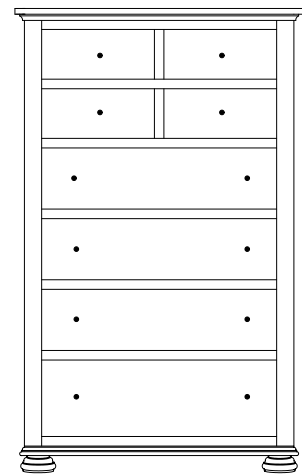

CC-2551 Hi-Boy
37³/₄"w 60³/₄"h 21³/₄"d
w/8 drawers