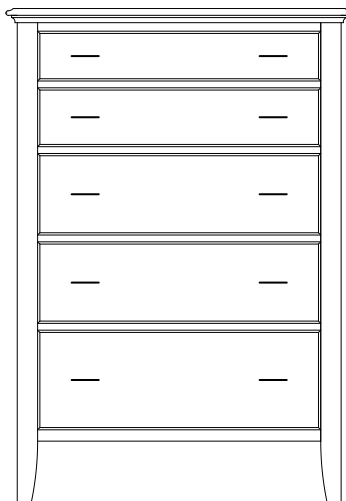

MO-1463 Chest
38¼"w 54¾"h 21¾"d
w/5 drawers