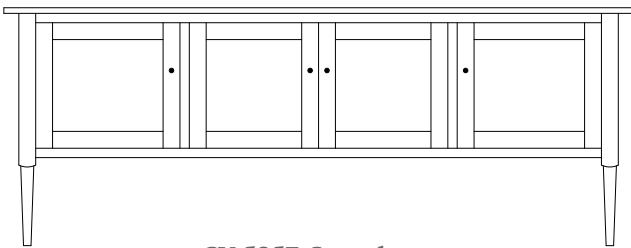

CN-5257 Console

84"w 31¾"h 19"d
w/2 glass doors, 2 wood doors in center
& 3 adjustable shelves