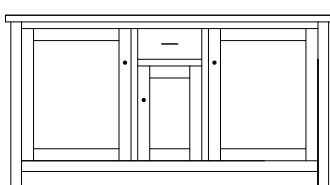

HN-5857 Console

61½"w 32¼"h 18"d
w/2 glass doors, 1 wood door in center, 3 adjustable shelves, & 1 Drawer