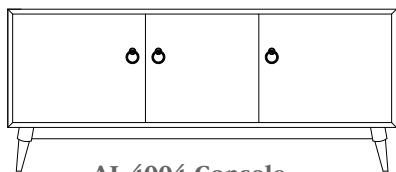

AL-4003 Console

50"w 32"h 16½"d
w/2 glass doors & 1 adjustable shelf & 2 drawers

Allentown 60" Entertainment Consoles

AL-4004 Console

Shown in **Wormy Maple** with #4083 Base FC-50240 Carbon & 264-192-BNBDL Pulls