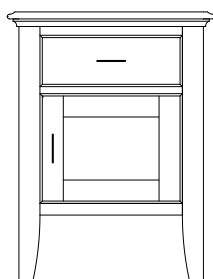

Shown in **Brown Maple** with **NC-1400 Weather-wood & 55276-BBR Pulls**

Monticello Night Stands

MO-1445
Night Stand shown

Sliding top option available on all night stands
(Hidden compartment w/Lock)

MO-1440 Night Stand
22¼"w 28¾"h 17¾"d
w/1 drawer