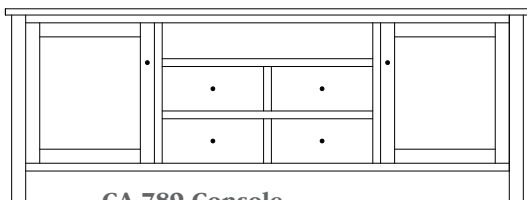

CA-789 Console

84" w 31" h 18" d
w/2 glass doors, 2 adjustable shelves,
4 drawers, & DVD area