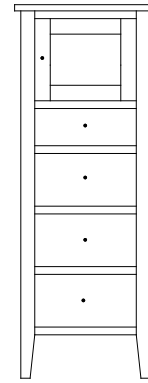

CS-1645 Night Stand
28"w 28"h 17½"d
w/3 drawers

Chelsea Lingeries & Chests

CS-1651
Hi-Boy shown

CS-1646 Lingerie
23"w 60¼"h 21½"d
w/6 drawers

Available with
mirror panel
in door

CS-1647 Lingerie
23"w 60¼"h 21½"d
w/4 drawers, 1 wood door,
1 adjustable shelf