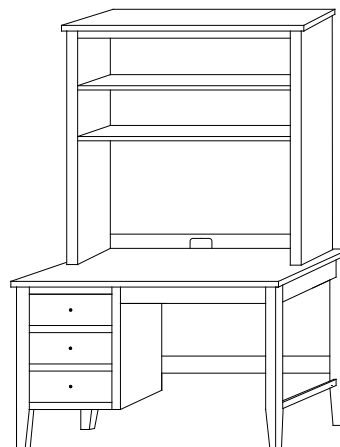

CS-1697 Study Carrel
48"w 42"h 13"d
w/2 adjustable shelves

CS-1699 Student Desk
48"w 29 $\frac{1}{2}$ "h 22 $\frac{1}{2}$ "d
w/3 drawers
w/1 pencil drawer

Upgrades available on student desk:

Keyboard slideout instead of pencil drawer
File drawer instead of bottom 2 drawers