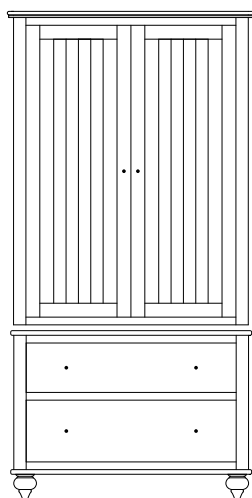

WB-1762 Armoire
40"w 78"h 21"d
w/2 drawers (top drawer w/divider)
w/2 doors 2 adj. shelves & closet rod