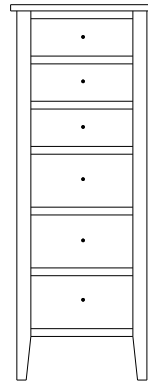

CS-1645 Night Stand
28"w 28"h 17½"d
w/3 drawers

Chelsea Lingeries & Chests

CS-1651
Hi-Boy shown

CS-1646 Lingerie
23"w 60¼"h 21½"d
w/6 drawers

Available with
mirror panel
in door

CS-1647 Lingerie
23"w 60¼"h 21½"d
w/4 drawers, 1 wood door,
1 adjustable shelf