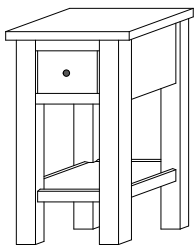

CA-594
14"w x 24"h x 26"d
Chair Table w/1 drawer