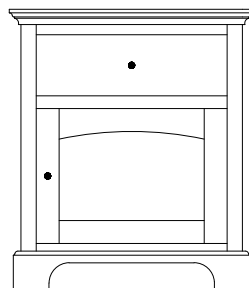

SO-115 Night Stand
24" w 27½" h 19" d
w/1 drawer, 1 door