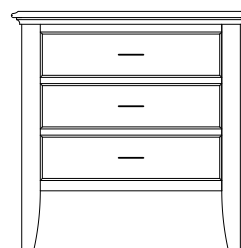

MO-1445 Night Stand
29"w 28¾"h 17¾"d
w/3 drawers

Monticello Lingeries & Chests

MO-1463
Chest shown

MO-1446 Lingerie
22¼"w 61"h 22¾"d
w/6 drawers

MO-1447 Lingerie
22¼"w 61"h 22¾"d
w/4 drawers, 1 wood door,
1 adjustable shelf