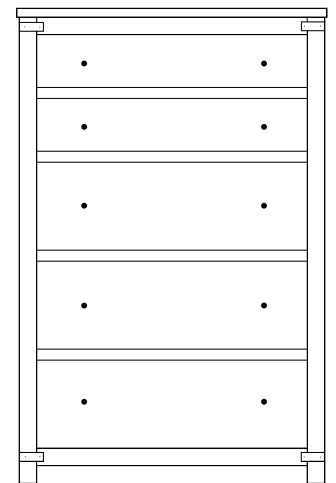

LN-2327 Hi-Boy
35¼"w 54¼"h 19¾"d
w/5 drawers