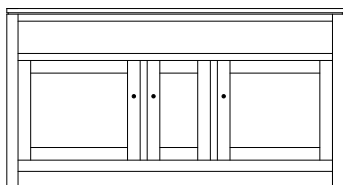

60"w 25"h 16½"d
w/2 glass doors, 2 adjustable shelves,
& 2 drawers

DS-5154 Console

60"w 25"h 16½"d
w/2 glass doors, 1 wood door in center,
& 3 adjustable shelves

DS-5155 Console

60"w 32"h 16½"d
w/2 glass doors, 2 adjustable shelves,
2 drawers & DVD area