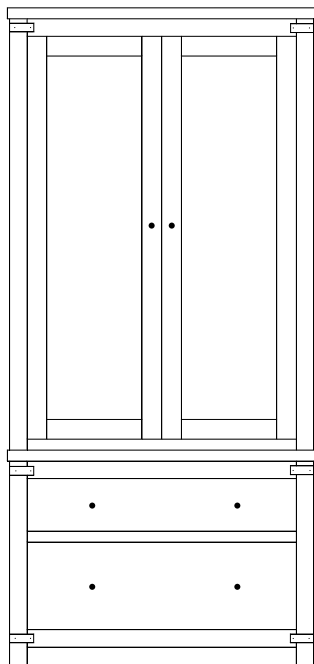

LN-2362 Armoire
35¼"w 75"h 19¾"d
w/2 drawers, (top drawer w/divider)
w/2 doors, 2 adj. shelves & closet rod