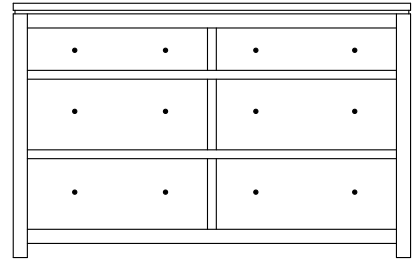

LM-2330 Dresser
56¼"w 36"h 19½"d
w/6 drawers

Suggested Mirrors:

MI-2470
39¼"h 34"w