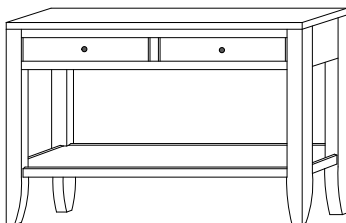

BR-1391-S
44" w x 29" h x 14" d
Sofa Table w/shelf
w/2 drawers