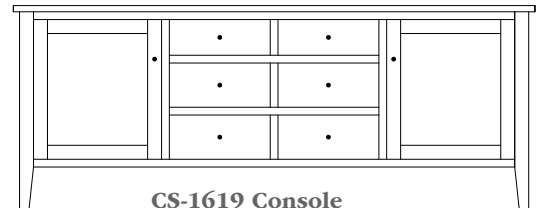

CS-1619 Console

84"w 33"h 17½"d
w/2 glass doors, 2 adjustable shelves
& 6 drawers