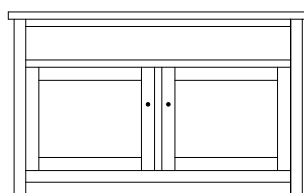

HN-5851 Console

51½"w 32¼"h 18"d
w/2 glass doors, 1 adjustable shelf & DVD area