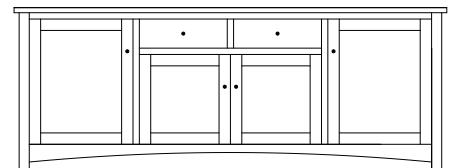

CM-1519 Console

85½"w 32"h 17½"d
w/2 glass doors, 2 wood doors,
3 adjustable shelves, & 2 drawers