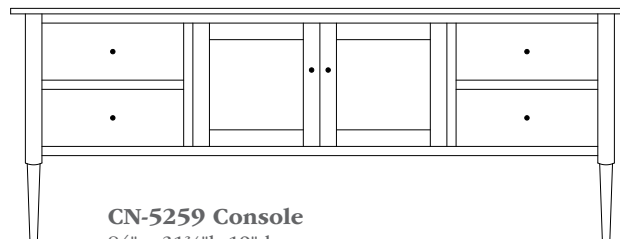

CN-5259 Console

84"w 31¾"h 19"d
w/2 wood doors, 1 adjustable shelf,
& 4 drawers