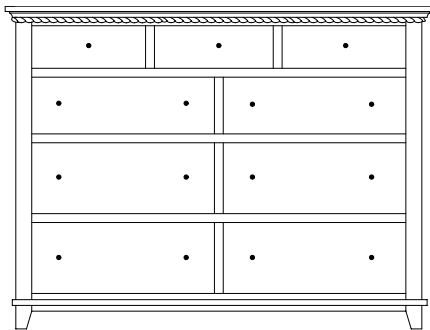

BK-2857 Dresser
59 $\frac{3}{4}$ "w 45 $\frac{1}{2}$ "h 21 $\frac{3}{4}$ "d
w/9 drawers

Suggested Mirrors:

MI-2832 Mirror
32"h 43"w