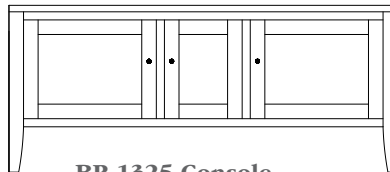

BR-1325 Console
60"w 25¾"h 16½"d
w/2 glass doors, 1 wood door in
center, & 3 adjustable shelves