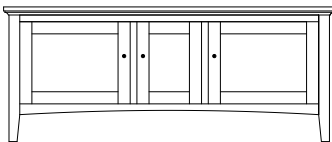

RT-5352 Console

51½"w 33¼"h 17½"d
w/2 glass doors 1 adjustable shelf
& 2 drawers

Riverton 61" Entertainment Consoles

RT-5358 Console

Shown in **Cherry** with **OCS-116 Harvest** & **1586-ORB Knobs**

RT-5353 Console