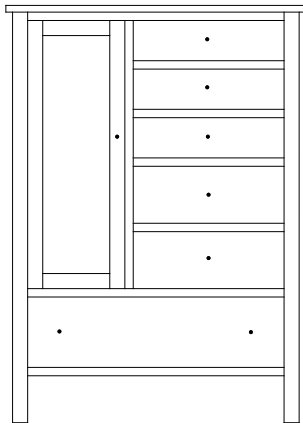

Cabin Creek Miscellaneous

Option:
Mirror on
back of door

CA-552 Chifferobe
44³/₄"w 62¹/₄"h 21¹/₂"d
w/6 drawers, 1 door, 2 adjustable shelves