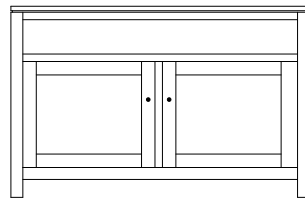

Dallas 50" Entertainment Consoles

DS-5150 Console

Shown in **Brown Maple** with **OCS-137 Lace** & **4425-BL Knobs**

DS-5150 Console

50"w 25"h 16½"d
w/2 glass doors, 1 adjustable shelf

DS-5151 Console

50"w 32"h 16½"d
w/2 glass doors, 1 adjustable shelf
& DVD area