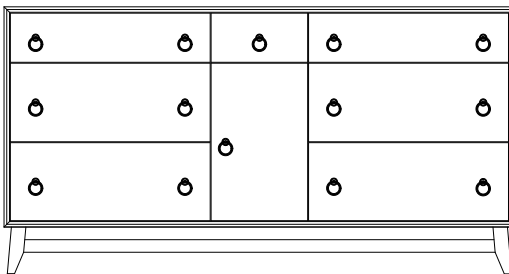

AL-4056
70¾" w 37" h 20" d
w/7 drawers, 1 door,
1 adjustable shelf

Suggested Mirrors:
MI-4031
40" h 46" w