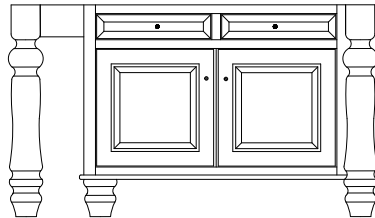

IS-211
65¼"w 34½"h 30"d
w/2 drawers 2 doors
w/1 adjustable shelf