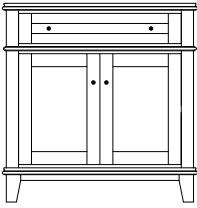

Roswell Island Bases

IS-815
32½"w 34½"h 24"d
w/1 drawer 2 doors
w/1 adjustable shelf