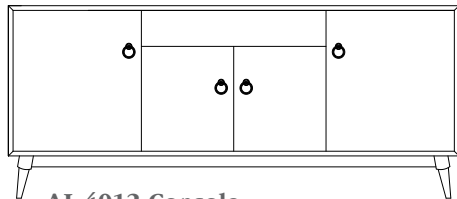

AL-4012 Console

72"w 30¾"h 16½"d
w/2 glass doors, 2 slab wood doors in center,
3 adjustable shelves, & DVD area