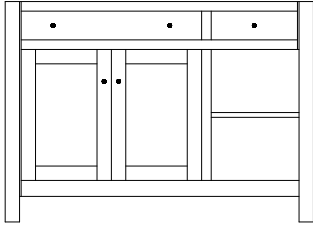

Brookline Island Bases

IS-801
47¾"w 34½"h 24½"d
w/2 drawers 2 doors
w/1 adjustable shelf, 1 open shelf