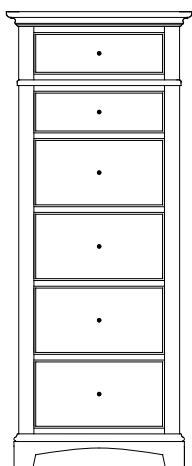

HM-1845 Night Stand
29¼"w 30"h 17½"d
w/3 drawers

Hamilton Lingeries & Chests

HM-1850
Chest shown

Available
with aromatic
cedar bottom

HM-1835 Blanket Chest
42"w 22"h 21½"d

HM-1846 Lingerie
24½"w 60¼"h 21½"d
w/6 drawers