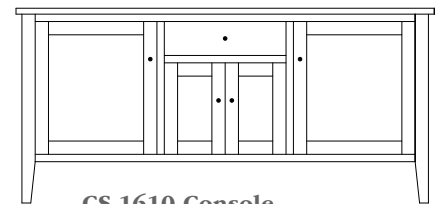

CS-1610 Console

70 $\frac{7}{8}$ "w 33"h 17 $\frac{1}{2}$ "d
w/2 glass doors, 2 wood doors in center,
3 adjustable shelves, & 1 drawer