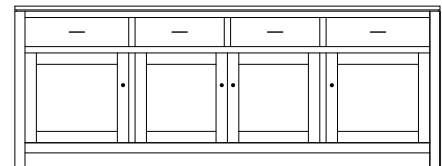

DS-5171 Console

84"w 32"h 16½"d
w/2 glass doors, 2 wood doors in center,
3 adjustable shelves, & 4 drawers