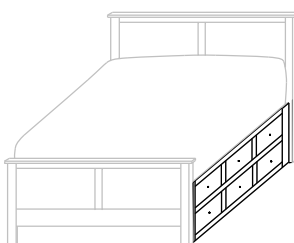

19³/₄" From Floor to Box Spring

- With 6 drawers on each side
- Twin has 6 drawers on 1 side only
- 19³/₄" from floor to Box Spring
- Inside drawer dimensions on all sizes
  6¹/₄"h 18⁷/₈"w 22¹/₂"d

654-SR-K King – 12 drawers
654-SR-Q Queen – 12 drawers
654-SR-F Full – 12 drawers
654-SR-T Twin – 6 drawers