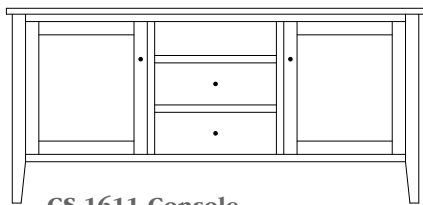

CS-1611 Console

70 $\frac{7}{8}$ "w 33"h 17 $\frac{1}{2}$ "d
w/2 glass doors, 2 adjustable shelves,
2 drawers, & DVD area