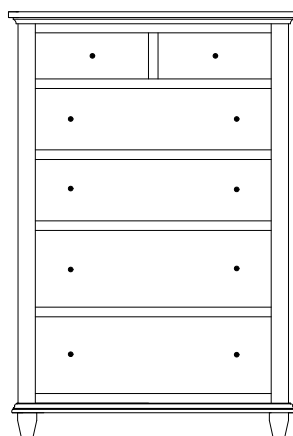

RD-3150 Chest
37 $\frac{3}{4}$ "w 55 $\frac{1}{2}$ "h 21 $\frac{3}{4}$ "d
w/6 drawers