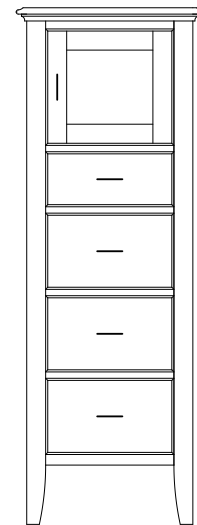

MO-1445 Night Stand
29"w 28¾"h 17¾"d
w/3 drawers

Monticello Lingeries & Chests

MO-1463
Chest shown

MO-1446 Lingerie
22¼"w 61"h 22¾"d
w/6 drawers

MO-1447 Lingerie
22¼"w 61"h 22¾"d
w/4 drawers, 1 wood door,
1 adjustable shelf