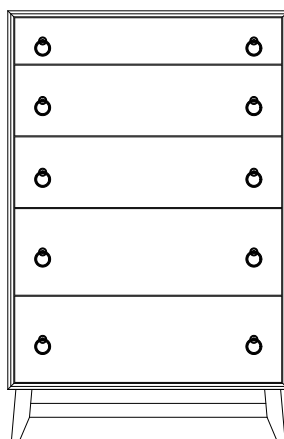

AL-4063 Chest
35¼"w 54"h 20"d
w/5 drawers