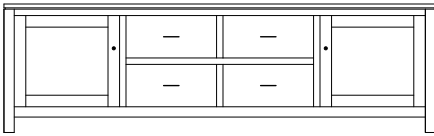

DS-5166 Console

84"w 25"h 16½"d
w/2 glass doors, 2 adjustable shelves,
& 4 drawers