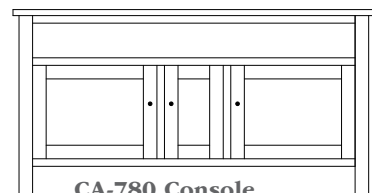

CA-780 Console

60"w 31"h 18"d
w/2 glass doors, 1 wood door in center
3 adjustable shelves, & DVD area