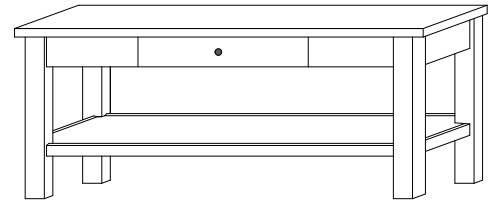

CA-592
48"w x 19"h x 24"d
Large Coffee Table w/1 drawer