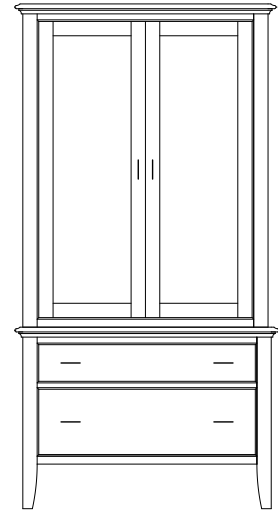

MO-1462 Armoire
41"w 79¼"h 21¾"d
w/2 drawers (Top
drawer with divider),
2 doors, 2 adjustable
shelves & closet rod