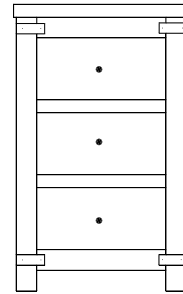

LN-2313 Night Stand
17"w 27¾"h 18¼"d
w/3 drawers