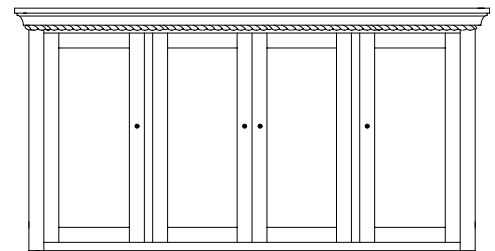

BK-2859 Mule Chest Top
70¾"w 36½"h 22¼"d
w/4 doors & 6 adjustable shelves