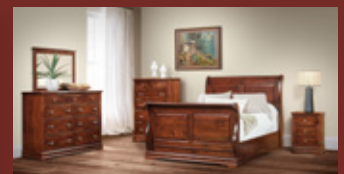

- RG-2665Q Queen Bed
- RG-2642 Night Stand
- RG-2650 Chest
- RG-2657 Dresser
- MI-2632 Mirror

Shown in **Brown Maple** with **OCS-117 Asbury** and **4425-G10 Knob** and **4424-G10 Pulls**