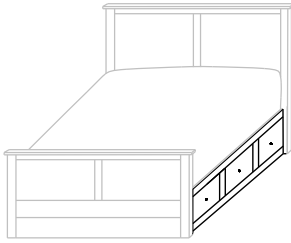

Lew Modern Storage Rail Upgrades

12³/₄" From Floor to Box Spring

- With 3 drawers on each side
- 12³/₄" from floor to Box Spring
- Inside drawer dimensions on all sizes
  9¹/₄"h 18⁷/₈"w 22¹/₂"d

532-SR-K King – 6 drawers
532-SR-Q Queen – 6 drawers
532-SR-F Full – 6 drawers
532-SR-T Twin – 3 drawers