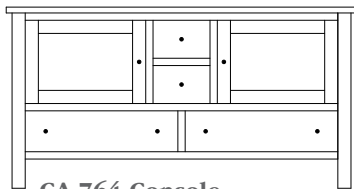

CA-767 Console

50"w 31"h 18"d
w/1 glass door, 1 adjustable shelf
& 3 drawers

Cabin Creek 60" Entertainment Consoles

CA-773 Console

Shown in Brown Maple with OCS-135 Driftwood and K558-VB pulls

CA-764 Console