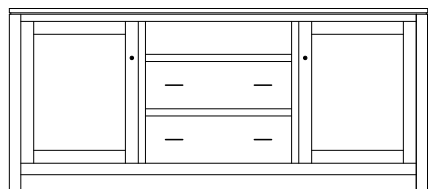

DS-5161 Console

72"w 32"h 16½"d
w/2 glass doors, 2 adjustable shelves,
2 drawers & DVD area