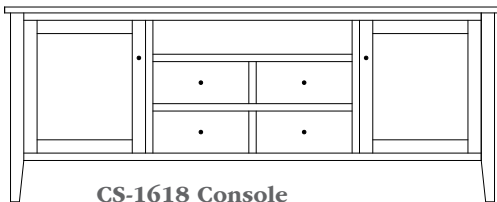

CS-1618 Console

84"w 33"h 17½"d
w/2 glass doors, 2 adjustable shelves,
4 drawers, & DVD area