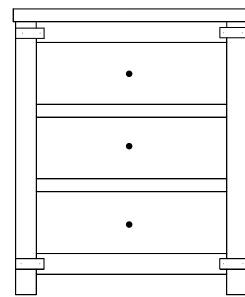

LN-2312 Night Stand
17"w 27¾"h 18¼"d
w/1 drawer, 1 door

LN-2313 Night Stand
17"w 27¾"h 18¼"d
w/3 drawers

LN-2314 Night Stand
23"w 27¾"h 18¼"d
w/1 drawer

LN-2315 Night Stand
23"w 27¾"h 18¼"d
w/1 drawer, 1 door