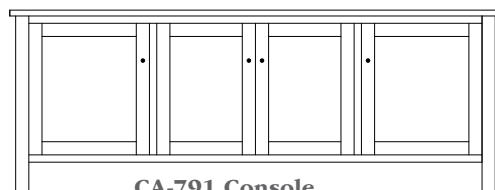

CA-791 Console

84" w 31" h 18" d
w/2 glass doors, 2 wood doors in center,
& 3 adjustable shelves