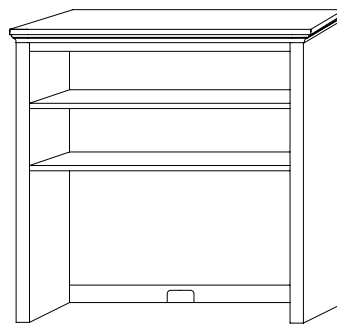

RD-3197 Study Carrel
49½"w 42"h 13¾"d
w/2 adjustable shelves