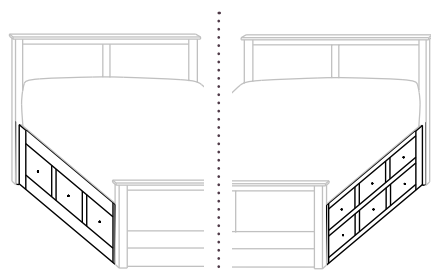

- With 3 drawers on one side and 6 drawers on other side
- 19³/₄" from floor to Box Spring

420-SR-K King – 9 drawers
420-SR-Q Queen – 9 drawers
420-SR-F Full – 9 drawers
(Twin Not Available)