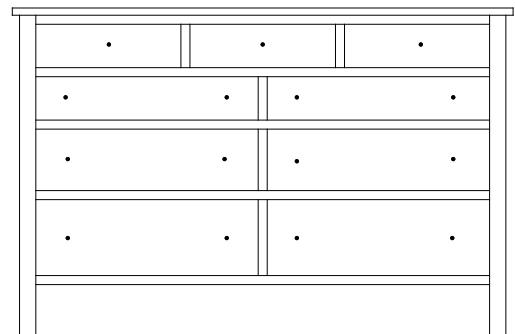

Suggested Mirrors:

MI-1731 Mirror
40"h 46"w

MI-1831 Mirror
40"h 46"w

CA-556 Dresser
72¾"w 36"h 21½"d
w/7 drawers, 1 door,
1 adjustable shelf

Suggested Mirrors:

MI-1731 Mirror
40"h 46"w

MI-1831 Mirror
40"h 46"w