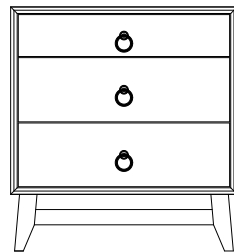

AL-4040 Night Stand
19¼"w 28"h 16½"d
w/1 drawer

AL-4041 Night Stand
19¼"w 28"h 16½"d
w/1 drawer, 1 door

AL-4042 Night Stand
19¼"w 28"h 16½"d
w/3 drawers

AL-4043 Night Stand
26"w 28"h 16½"d
w/1 drawer

AL-4044 Night Stand
26"w 28"h 16½"d
w/1 drawer, 2 doors