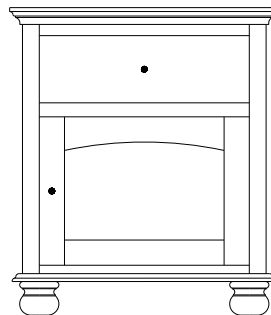

LE-311 Night Stand
18"w 28"h 19"d
w/1 drawer

LE-312 Night Stand
18"w 28"h 19"d
w/1 drawer, 1 door

LE-313 Night Stand
18"w 28"h 19"d
w/3 drawers

LE-314 Night Stand
24"w 28"h 19"d
w/1 drawer

LE-315 Night Stand
24"w 28"h 19"d
w/1 drawer, 1 door