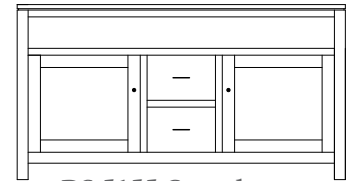

DS-5155 Console

60"w 32"h 16½"d
w/2 glass doors, 2 adjustable shelves,
2 drawers & DVD area