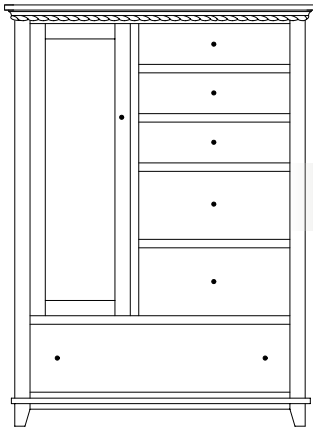

BK-2848 Chest
48³/₄"w 45¹/₂"h 21³/₄"d
w/8 drawers

BK-2850 Chest
37³/₄"w 54³/₄"h 21³/₄"d
w/6 drawers

BK-2851 Hi-Boy
37³/₄"w 60"h 21³/₄"d
w/8 drawers

Brookstone Miscellaneous

Option:
Mirror on
back of door

BK-2852 Chifferobe
45¼"w 62"h 21¾"d
w/6 drawers, 1 door, 2 adj. shelves