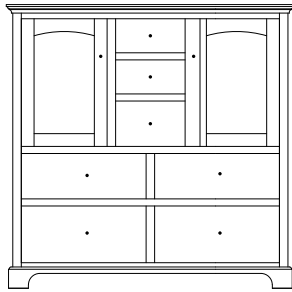

Sonora Miscellaneous

SO-147 His & Hers
51¼"w 50"h 21"d
w/7 drawers, 2 doors, 2 adj. shelves