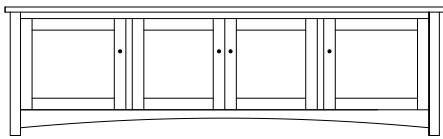

CM-1516 Console

85½"w 25"h 17½"d
w/2 glass doors, 2 wood doors in center,
& 3 adjustable shelves