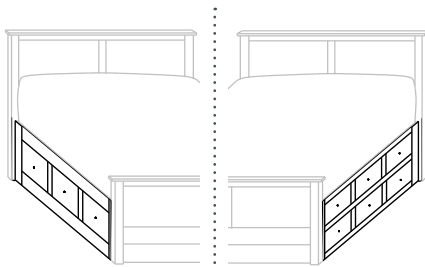

- With 3 drawers on one side and 6 drawers on other side
- 19³/₄" from floor to Box Spring

420-SR-K King – 9 drawers
420-SR-Q Queen – 9 drawers
420-SR-F Full – 9 drawers
(Twin Not Available)