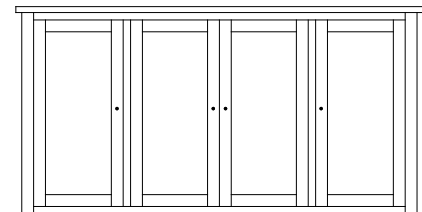

CS-1659 Mule Chest Top
69 $\frac{1}{4}$ "w 35"h 21 $\frac{1}{2}$ "d
w/4 doors & 6 adjustable shelves