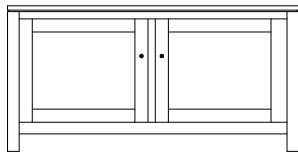

DS-5150 Console

50"w 25"h 16½"d
w/2 glass doors, 1 adjustable shelf