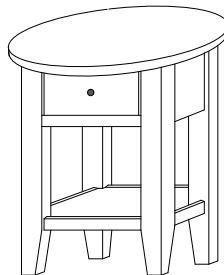

CS-1675
24"w x 24"h x 27"d
Oval Top Table w/1 drawer