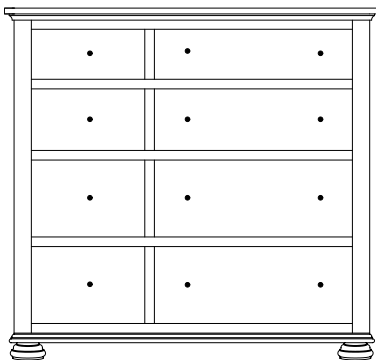

CC-2548 8-Drawer Chest
48³/₄"w 45³/₄"h 21³/₄"d
w/8 drawers