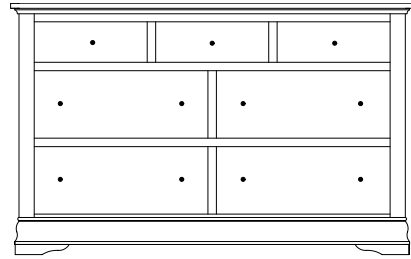

RG-2654 Dresser
59¾"w 37¼"h 21¾"d
w/7 drawers

Suggested Mirrors:

MI-2630 Mirror
40"h 36"w

RG-2656 Dresser
73¼"w 37¼"h 21¾"d
w/7 drawers, 1 door
w/1 adjustable shelf

Suggested Mirrors:

MI-2631 Mirror
40"h 46"w