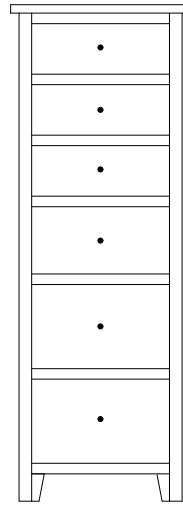

OD-2746 Lingerie
21 $\frac{3}{8}$ "w 59"h 21 $\frac{1}{2}$ "d
w/6 drawers