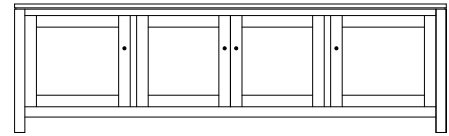

DS-5167 Console

84"w 25"h 16½"d
w/2 glass doors, 2 wood doors in center,
& 3 adjustable shelves