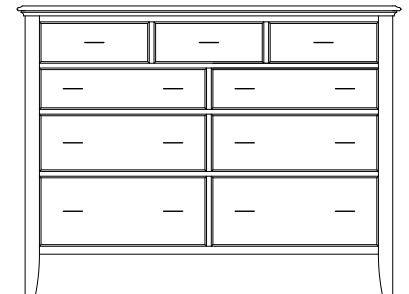

MI-1431
40"h 46"w

MO-1456 Dresser
72½"w 36¾"h 21¾"d
w/7 drawers, 1 door,
1 adjustable shelf

Suggested Mirrors:
MI-1431
30"h 46"w

MO-1460 Dresser
60¼"w 46"h 21¾"d
w/8 drawers

Suggested Mirrors:
MI-1432
32"h 42"w