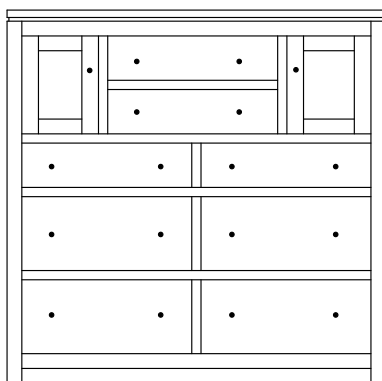

LM-2347 His & Hers
51¼"w 50½"h 19½"d
w/8 drawers, 2 doors