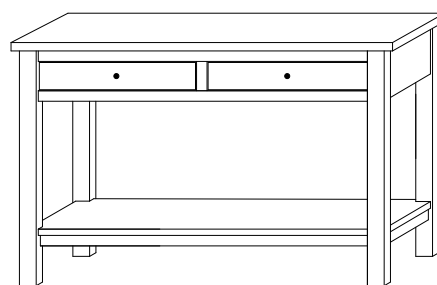

HN-5891
45½"w x 29¼"h x 15½"d
Sofa Table w/2 drawers