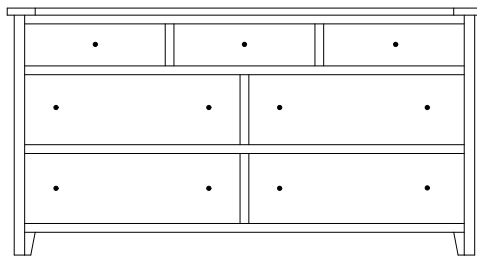

TM-3355 Dresser
67¾"w 35½"h 21½"d
w/7 drawers

Suggested Mirrors:

MI-3331 Mirror
40"h 46"w