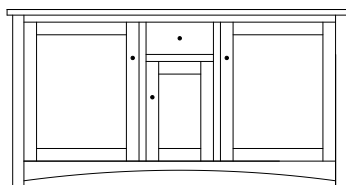

CM-1507 Console

61½"w 32"h 17½"d
w/2 glass doors, 1 wood door in center,
3 adjustable shelves, & 1 Drawer