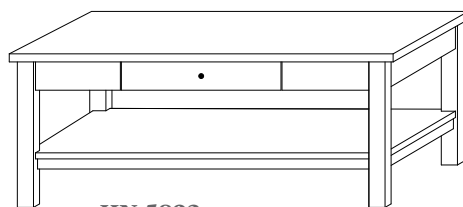

HN-5892
47½"w x 19¼"h x 23½"d
Coffee Table w/1 drawers