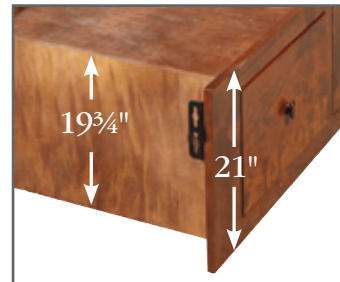

Storage Rail System

- Available on all beds or sold separate
- 2 height options