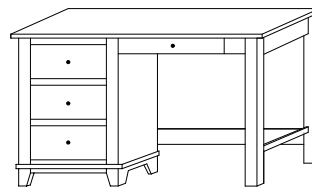

BK-2899 Student Desk
48"w 29"h 23"d
w/3 drawers
w/1 pencil drawer

Upgrades available on student desk:

Keyboard slideout instead of pencil drawer
File drawer instead of bottom 2 drawers