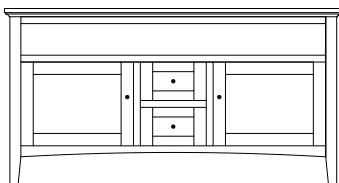

RT-5356 Console

61½"w 32"h 17½"d
w/2 glass doors, 2 adjustable shelves,
2 drawers & DVD area