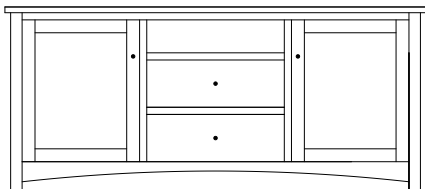

CM-1513 Console

73½"w 32"h 17½"d
w/2 glass doors, 2 adjustable shelves,
2 drawers, & DVD area