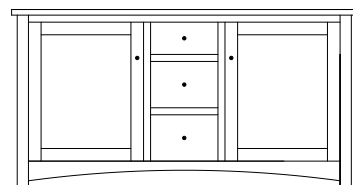

CM-1508 Console

61½"w 32"h 17½"d
w/2 glass doors, 2 adjustable shelves,
& 3 drawers