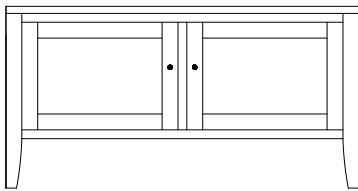

Barrington 50" Entertainment Consoles

BR-1314 Console

Shown in **Brown Maple** with **FC-19093 Dark Knight** & **K272-SN Pulls on Drawers, K800-SN Knobs on Doors**

BR-1312 Console
50"w 25¾"h 16½"d
w/2 glass doors & 1 adjustable shelf