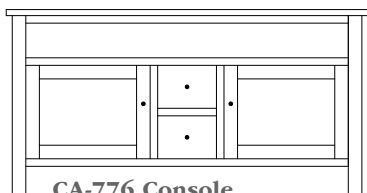

CA-776 Console

60"w 31"h 18"d
w/2 glass doors, 2 adjustable shelves,
2 Drawers, & DVD area