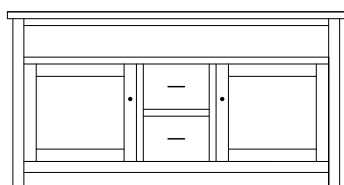

HN-5856 Console

61½"w 32¼"h 18"d
w/2 glass doors, 2 adjustable shelves, 2 drawers & DVD area