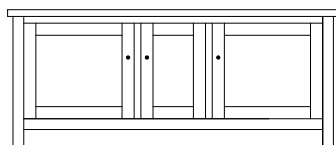

HN-5852 Console

51½"w 32½"h 18"d
w/2 glass doors 1 adjustable shelf & 2 drawers

Holton 61" Entertainment Consoles

HN-5853 Console

Shown in QWO with OCS-119 Cappuccino, Top Reclaimed Barnwood with OCS-226 Coffee & 4425-ORB Knobs