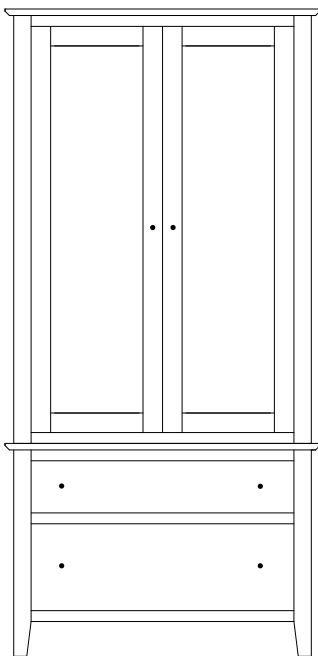

SH-2062 Armoire
36 1/4"w 78"h 19 1/2"d
w/2 drawers, w/2 doors
2 adj. shelves & closet rod