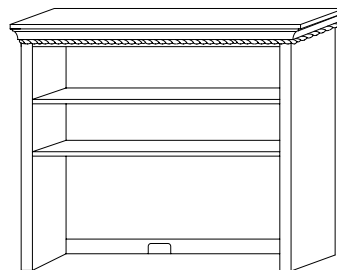

BK-2897 Study Carrel
49½"w 42"h 13¾"d
w/2 adjustable shelves