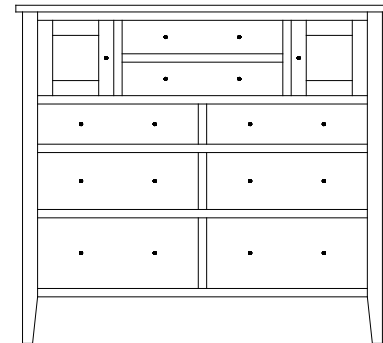

CS-1653 His & Hers
55 $\frac{3}{4}$ "w 50 $\frac{1}{2}$ "h 21 $\frac{1}{2}$ "d
w/8 drawers, 2 doors