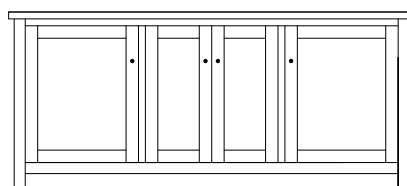

73½"w 32¼"h 18"d
w/2 glass doors, 2 adjustable shelves,
& 3 drawers

HN-5865 Console

73½"w 32¼"h 18"d
w/2 glass doors, 2 wood doors in center,
& 3 adjustable shelves

Holton 85" Entertainment Consoles

HN-5872 Console