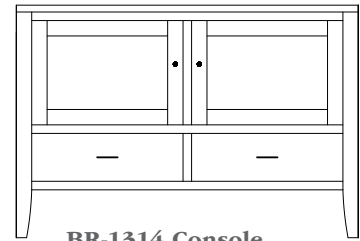

BR-1314 Console
50"w 34"h 16½"d
w/2 glass doors, 1 adjustable shelf
& 2 drawers