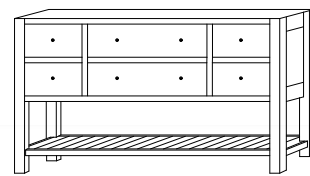

VOS141-60
60"w 35"h 21½"d
with 4 Drawers, 1 Door