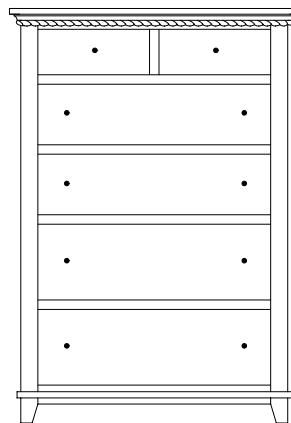

BK-2850 Chest
37³/₄"w 54³/₄"h 21³/₄"d
w/6 drawers