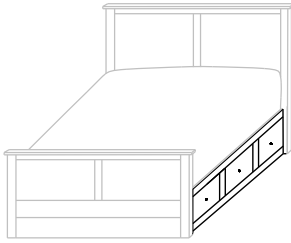

Barrington Storage Rail Upgrades

12³/₄" From Floor to Box Spring

- With 3 drawers on each side
- 12³/₄" from floor to Box Spring
- Inside drawer dimensions on all sizes
  9¹/₄"h 18⁷/₈"w 22¹/₂"d

532-SR-K King – 6 drawers
532-SR-Q Queen – 6 drawers
532-SR-F Full – 6 drawers
532-SR-T Twin – 3 drawers