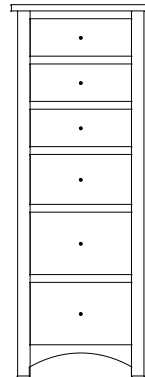

CM-1546 Lingerie
22 $\frac{3}{8}$ "w 59 $\frac{1}{2}$ "h 21 $\frac{1}{2}$ "d
w/6 drawers