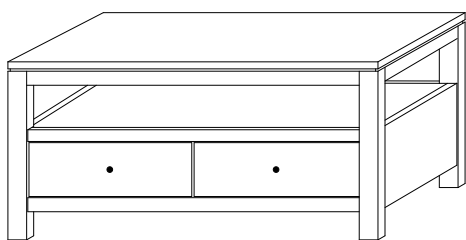

DS-5190
39½"w x 19"h x 21½"d
Coffee Table w/2 drawers