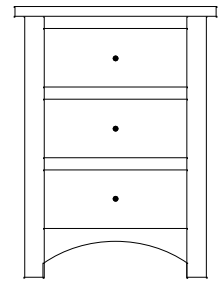

CM-1542 Night Stand
20¾"w 27¾"h 17½"d
w/3 drawers