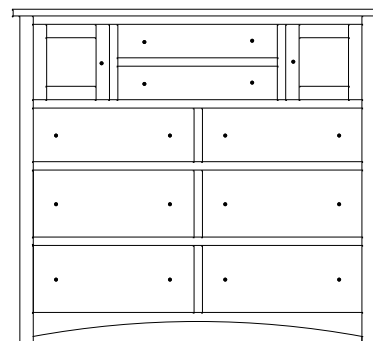

Claremont Mission Miscellaneous

Option:
Mirror on
back of door

CM-1552 Chifferobe
44¼"w 61½"h 21½"d
w/6 drawers, 1 door, 2 adj. shelves

CM-1553 His & Hers
55¼"w 50¼"h 21½"d
w/8 drawers, 2 doors

CM-1562 Armoire
40"w 76¼"h 21½"d
w/2 drawers, (top drawer w/divider)
w/2 doors, 2 adj. shelves & closet rod