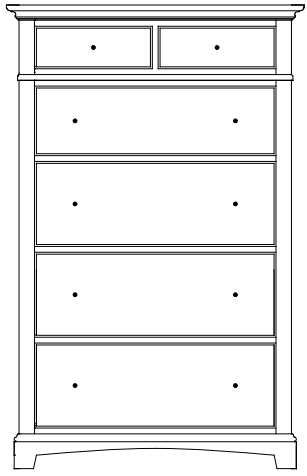

HM-1849 Chest
38½"w 36½"h 21½"d
w/4 drawers

HM-1850 Chest
38½"w 53½"h 21½"d
w/6 drawers

HM-1851 Hi-Boy
38½"w 60h 21½"d
w/6 drawers

Hamilton Dressers & Mirrors

HM-1856 Dresser shown with MI-1870 Mirror

MI-1870 Mirror
40"high 52"wide