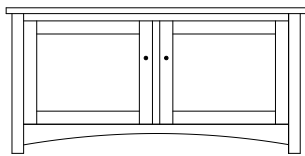

CM-1500 Console

51½"w 25"h 17½"d
w/2 glass doors, & 1 adjustable shelf