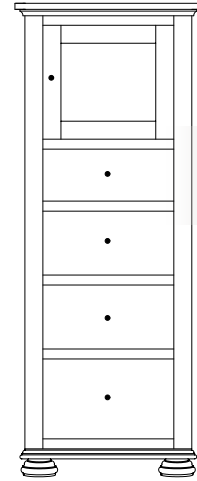

Available with
mirror in
door panel

CC-2547 Lingerie
23³/₈"w 59¹/₄"h 21³/₄"d
w/4 drawers, 1 wood door,
1 adjustable shelf