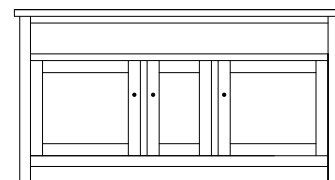

HN-5855 Console

61½"w 32¼"h 18"d
w/2 glass doors, 1 wood door in center, 3 adjustable shelves, & DVD area