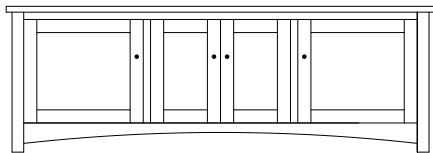

61½"w 32"h 17½"d
w/2 glass doors, 2 adjustable shelves,
& 3 drawers

Claremont Mission 73" Entertainment Consoles

CM-1515 Console

Shown in QWO with OCS-113 Michaels
& 4425-BL Knobs

CM-1509 Console

73½"w 25"h 17½"d
w/2 glass doors, 2 wood doors in center,
& 3 adjustable shelves