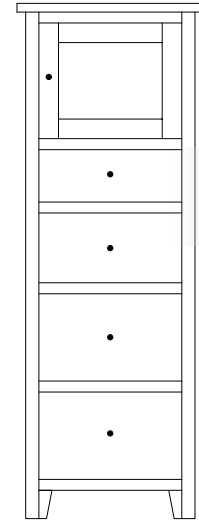

OD-2745 Night Stand
26½" w 27¼" h 17½" d
w/3 drawers

Olde Cottage Lingeries & Chests

OD-2750
Chest shown

OD-2746 Lingerie
21 $\frac{3}{8}$ "w 59"h 21 $\frac{1}{2}$ "d
w/6 drawers

Available with
mirror in
door panel