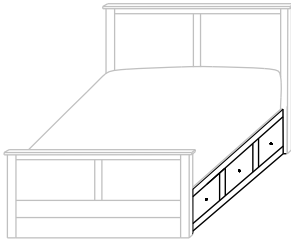

Sonora Storage Rail Upgrades

12³/₄" From Floor to Box Spring

- With 3 drawers on each side
- 12³/₄" from floor to Box Spring
- Inside drawer dimensions on all sizes
  9¹/₄"h 18⁷/₈"w 22¹/₂"d

532-SR-K King – 6 drawers
532-SR-Q Queen – 6 drawers
532-SR-F Full – 6 drawers
532-SR-T Twin – 3 drawers