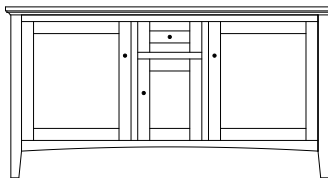

RT-5357 Console

61½"w 32"h 17½"d
w/2 glass doors, 1 wood door in center,
3 adjustable shelves, & 1 drawer