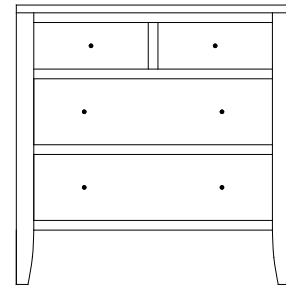

BR-1349 Chest
35¼"w 36"h 20½"d
w/4 drawers