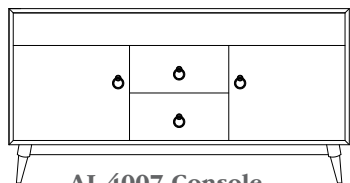

AL-4004 Console

60"w 25"h 16½"d
w/2 glass doors, 1 slab wood door in center, & 3 adjustable shelves

AL-4005 Console

60"w 25"h 16½"d
w/2 glass doors, 2 adjustable shelves & 2 drawers

AL-4006 Console

60"w 30¾"h 16½"d
w/2 glass doors, 1 slab wood door in center, 3 adjustable Shelves, & DVD area