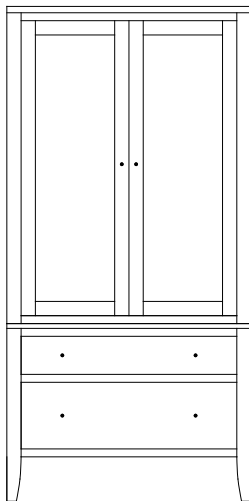

BR-1362 Armoire
38¹/₂"w 78"h 20¹/₂"d
w/2 drawers, (top drawer w/divider)
w/2 doors, 2 adj. shelves & closet rod