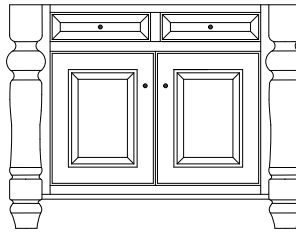

IS-209
45"w 34½"h 24½"d
w/2 drawers 2 doors
w/1 adjustable shelf