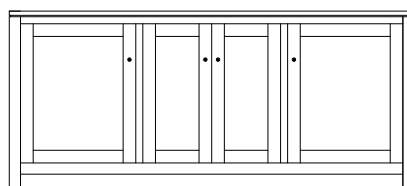

72"w 32"h 16½"d
w/2 glass doors, 2 wood doors in center,
3 adjustable shelves, & 3 drawers

DS-5165 Console

73½"w 32"h 16½"d
w/2 glass doors, 2 wood doors in center,
& 3 adjustable shelves

Dallas 84" Entertainment Consoles