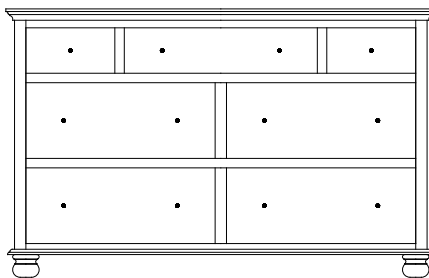

LE-363 Dresser
57¼"w 36"h 21"d
w/7 drawers

Suggested Mirrors:

MI-2130 Mirror
40"h 36"w