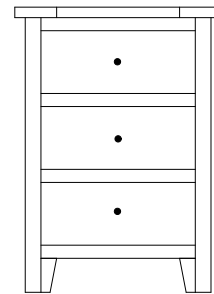

TM-3345
Night Stand shown

**Sliding Top Option available
in all Nightstands**
(Hidden compartment w/lock)

TM-3340 Night Stand
19¾"w 27½"h 17½"d
w/1 drawer

TM-3341 Night Stand
19¾"w 27½"h 17½"d
w/1 drawer, 1 door