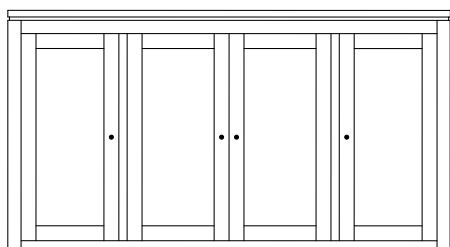

LM-2359 Mule Chest Top
66¾"w 35¾"h 19½"d
w/4 door, 6 adjustable shelves