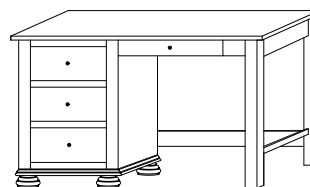

CC-2559 Mule Chest Top
70¾"w 36½"h 21¾"d
w/4 doors & 6 adjustable shelves

CC-2597 Study Carrel
49½"w 42"h 13¾"d
w/2 adjustable shelves

CC-2535 Blanket Chest
42"w 22"h 21½"d

- Available
with aromatic
cedar bottom
- Fabric or
Leather Seat