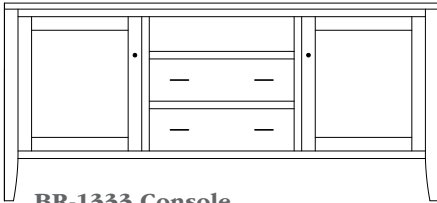

BR-1333 Console

72"w 32¾"h 16½"d
w/2 glass doors, 2 adjustable shelves,
2 drawers, & DVD area