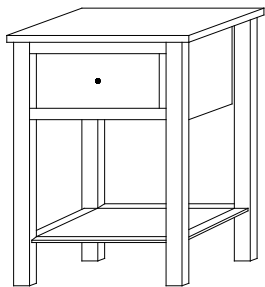

Shown in **Brown Maple** with **OCS-341 White** and **K810-MB Hardware**

Luellen Night Stands

LE-316
Night Stand shown

Sliding top option available on all night stands
(Hidden compartment w/Lock)

TB-61 Night Stand
20¼"w 27½"h 19¼"d
w/1 drawer