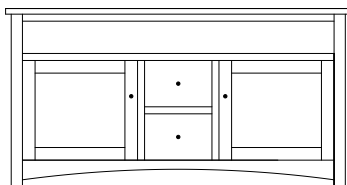

CM-1506 Console

61½"w 32"h 17½"d
w/2 glass doors, 2 adjustable shelves,
2 Drawers & DVD area