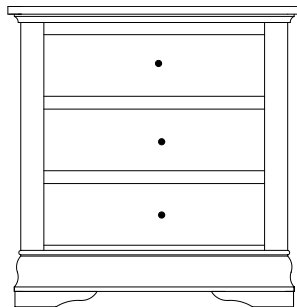

RG-2645 Night Stand
28½"w 29¼"h 17¾"d
w/3 drawers