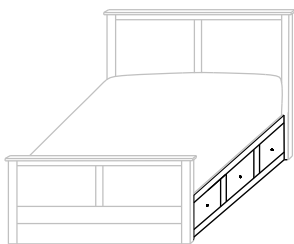

Shoreview Storage Rail Upgrades

12³/₄" From Floor to Box Spring

- With 3 drawers on each side
- 12³/₄" from floor to Box Spring
- Inside drawer dimensions on all sizes
  9¹/₄"h 18⁷/₈"w 22¹/₂"d

532-SR-K King – 6 drawers
532-SR-Q Queen – 6 drawers
532-SR-F Full – 6 drawers
532-SR-T Twin – 3 drawers