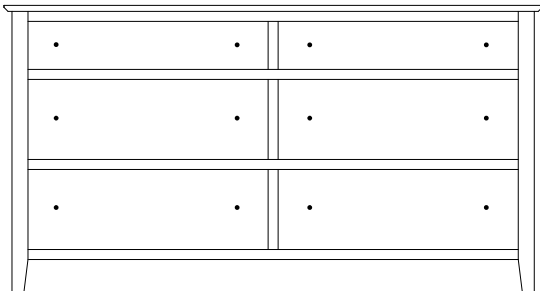

MI-2430 Mirror
40"h 36"w

SH-2031 Dresser
67 ¾"w 35 ¾"h 19 ½"d
w/6 drawers

Suggested Mirrors:

MI-2431 Mirror
40"h 46"w

SH-2032 Dresser
70 ¾"w 35 ¾"h 19 ½"d
w/7 drawers, 1 door
w/1 adjustable shelf

Suggested Mirrors: