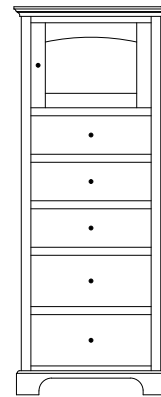

Available with
mirror panel
in door (SO-122)

SO-121 Lingerie
24"w 60½"h 21"d
w/5 drawers, 1 wood door,
1 adjustable shelf