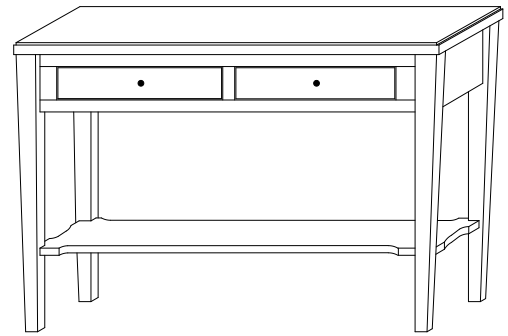

KT-5491
46"w x 29"h x 14½"d
Sofa Table w/2 drawers