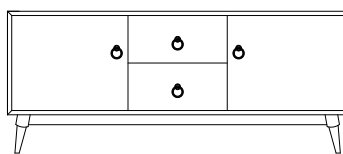

AL-4005 Console

60"w 25"h 16½"d
w/2 glass doors, 2 adjustable shelves & 2 drawers