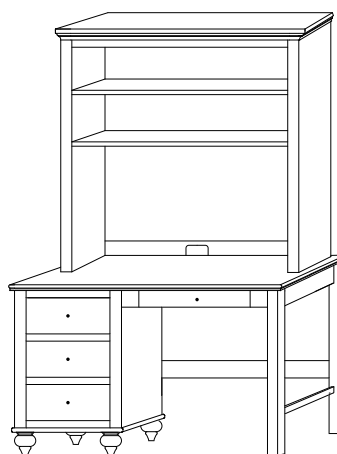

WB-1797 Study Carrel
48"w 42"h 13"d
w/2 adjustable shelves

WB-1799 Student Desk
48"w 29½"h 22½"d
w/3 drawers
w/1 pencil drawer

Upgrades available on student desk:

Keyboard slideout instead of pencil drawer
File drawer instead of bottom 2 drawers