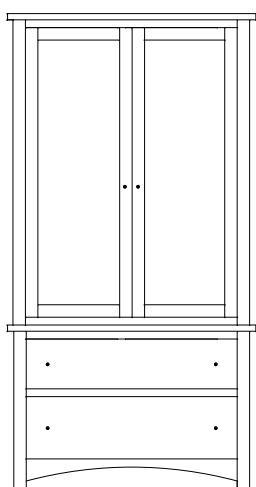

Claremont Mission Miscellaneous

Option:
Mirror on
back of door

CM-1552 Chifferobe
44¼"w 61½"h 21½"d
w/6 drawers, 1 door, 2 adj. shelves

CM-1553 His & Hers
55¼"w 50¼"h 21½"d
w/8 drawers, 2 doors

CM-1562 Armoire
40"w 76¼"h 21½"d
w/2 drawers, (top drawer w/divider)
w/2 doors, 2 adj. shelves & closet rod