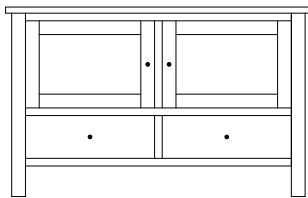

CA-767 Console

Shown in Oak with OCS-119 Cappuccino & 4424-ORB Pulls on Drawers, 4425-ORB Knob on Door

CA-765 Console

50"w 31"h 18"d
w/2 glass doors, 1 adjustable shelf
& 2 drawers

CA-766 Console

50"w 31"h 18"d
w/2 glass doors, 1 adjustable shelf
& DVD area