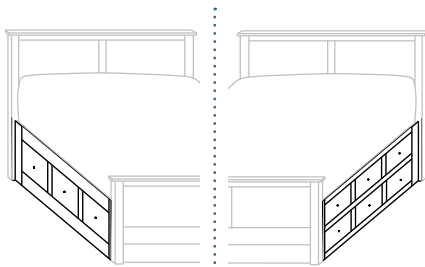

- With 3 drawers on one side and 6 drawers on other side
- 19³/₄" from floor to Box Spring

420-SR-K King – 9 drawers
420-SR-Q Queen – 9 drawers
420-SR-F Full – 9 drawers
(Twin Not Available)