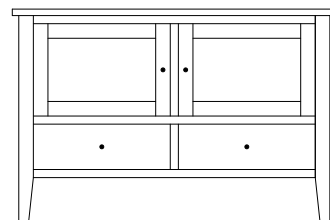

CS-1602 Console

50"w 33"h 17½"d
w/2 glass doors 1 adjustable shelf
& 2 drawers

Chelsea 60" Entertainment Consoles

CS-1606 Console

Shown in **Rustic Cherry** with **OCS-104 Seely**
& **K53005-ORB** Knobs

CS-1603 Console