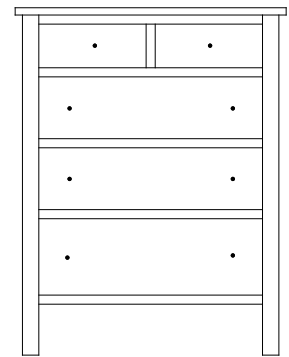

CA-550 Chest
37¼"w 47¾"h 21½"d
w/5 drawers