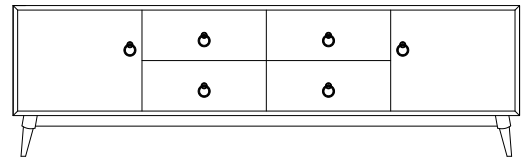

Allentown 84" Entertainment Consoles

AL-4019 Console

Shown in **Brown Maple** with #4080 Base
OCS-101-S2 and **55276-BBZ** Pulls with Optional
 Tambour Grooved Doors

AL-4017 Console

84"w 25"h 16½"d
 w/2 glass doors, 2 slab wood doors in center,
 & 3 adjustable shelves