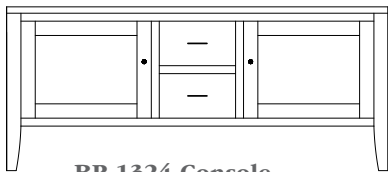

BR-1324 Console
60"w 25¾"h 16½"d
w/2 glass doors, 2 adjustable shelves
& 2 drawers