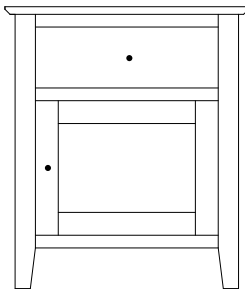

SH-2015 Night Stand
24"w 27¾"h 18"d
w/1 drawer, 1 door