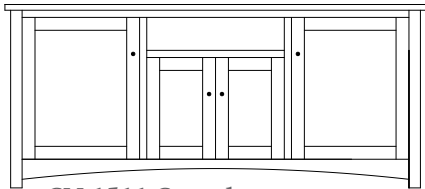

CM-1511 Console

73½"w 32"h 17½"d
w/2 glass doors, 2 wood doors in center,
3 adjustable shelves, & DVD area