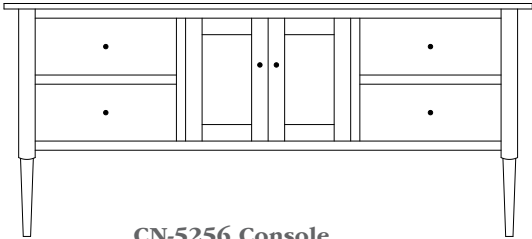

CN-5256 Console
72"w 31¾"h 19"d
w/2 wood doors, 1 adjustable shelf,
& 4 drawers