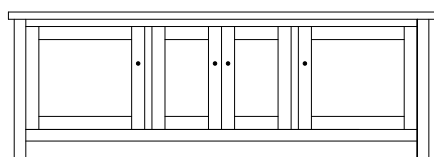

61½"w 32¼"h 18"d
w/2 glass doors, 2 adjustable shelves, & 3 drawers

Holton 73" Entertainment Consoles

HN-5863 Console

Shown in **Rustic Hickory** with **OCS-110 Medium Tops Reclaimed Barnwood** with **OCS-117 Asbury**, & **4424-ORB Pulls** on drawers, **4425-ORB Knobs** on doors