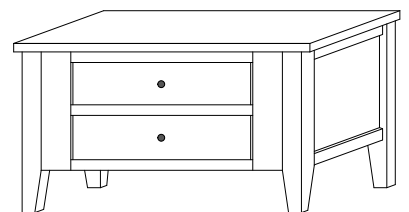

CS-1678
35"w x 19"h x 35"d
Coffee Table w/2 drawers