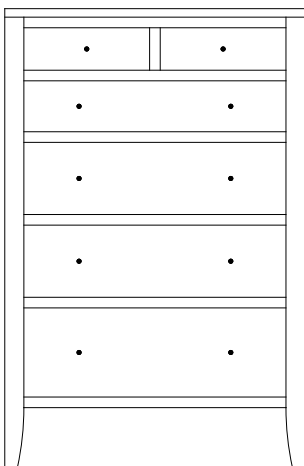

BR-1350 Chest
35¼"w 54"h 20½"d
w/6 drawers