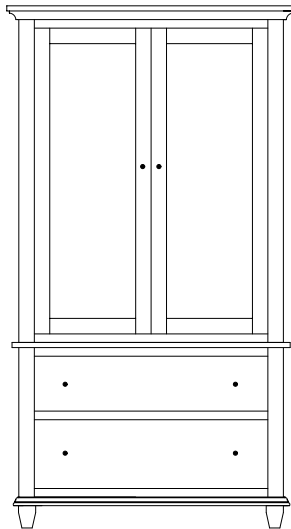

RD-3162 Armoire
42"w 76¼"h 22¼"d
w/2 drawers, w/2 doors,
2 adj. shelves & closet rod