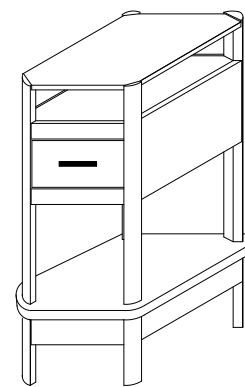

CV-5794
13½"w x 24"h x 25½"d
Chair Table w/1 drawer