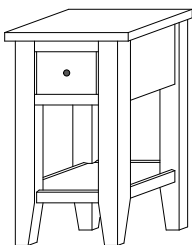

CS-1694
14"w x 24"h x 26"d
Chair Table w/1 drawer