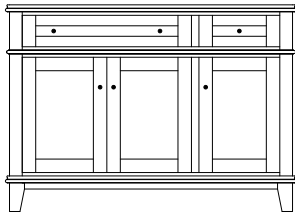

IS-819
47¼"w 34½"h 24"d
w/2 drawers 3 doors
w/2 adjustable shelves