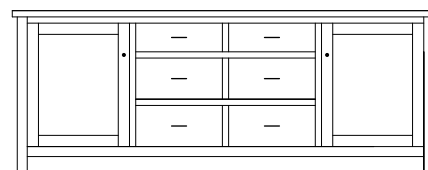

HN-5871 Console

85½"w 32¼"h 18"d
w/2 glass doors, 2 adjustable shelves,
& 6 drawers