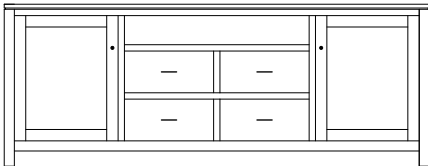

DS-5168 Console

84"w 32"h 16½"d
w/2 glass doors, 2 adjustable shelves,
4 drawers, & DVD area