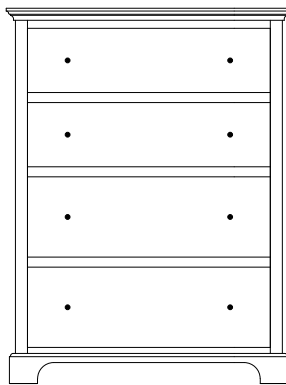

SO-126 Chest
36"w 46¾"h 21"d
w/4 drawers