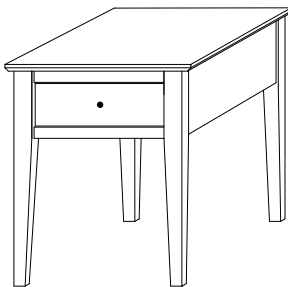

Shown in **QWO** with **OCS-113 Michaels**
& **4425-BL Knobs**

GB-5590
41½"w x 18¾"h x 23½"d
Coffee Table w/2 drawers

GB-5591
45½"w x 28¾"h x 15½"d
Sofa Table w/2 drawers

GB-5592
47½"w x 18¾"h x 23½"d
Coffee Table w/2 drawers