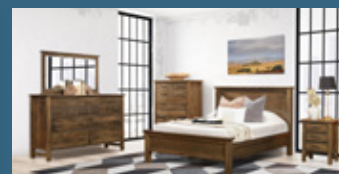

- CA-564Q Queen Bed
- CA-542 Night Stand
- CA-551 Hi-Boy
- CA-558 Dresser
- MI-1733 Mirror

Shown in **Brown Maple** with **FC-47874 Stockton** and **K558-SI Hardware**