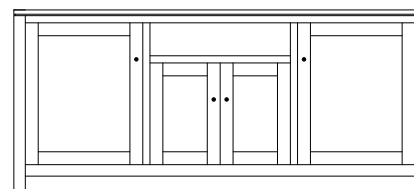

DS-5162 Console

72"w 32"h 16½"d
w/2 glass doors, 2 wood doors in center,
3 adjustable shelves, & DVD area