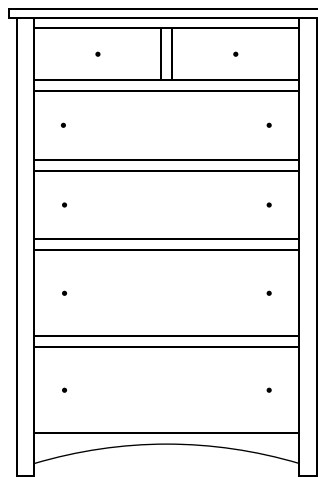

MH-2150 Chest
36 $\frac{3}{4}$ "w 54 $\frac{1}{4}$ "h 21 $\frac{1}{2}$ "d
w/6 drawers