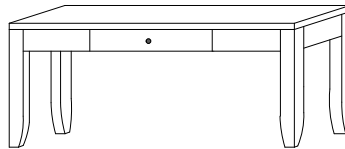

BR-1392-O
46" w x 19" h x 22" d
Coffee Table Open w/no shelf
w/1 drawer