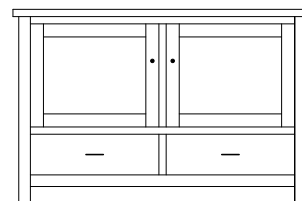

HN-5852 Console

51½"w 32½"h 18"d
w/2 glass doors 1 adjustable shelf & 2 drawers

Holton 61" Entertainment Consoles

HN-5853 Console

Shown in QWO with OCS-119 Cappuccino, Top Reclaimed Barnwood with OCS-226 Coffee & 4425-ORB Knobs