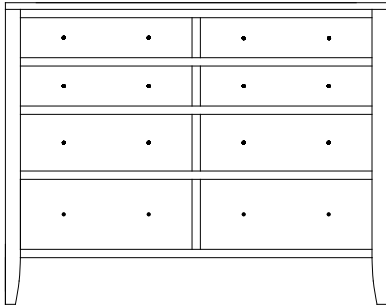

Barrington Dressers

BR-1360 Dresser
57¼"w 45¼"h 20½"d
w/8 drawers

Suggested Mirrors:

MI-1632 Mirror
32"h 42"w