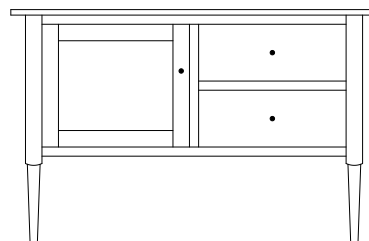

CN-5251 Console
50"w 31¼"h 19"d
w/1 glass door, 1 adjustable shelf
& 2 drawers

Camden 60" Entertainment Consoles

CN-5253 Console

Shown in **Brown Maple** with **OCS-137 Lace**
& **K810-MB Knobs**

CN-5252 Console
60"w 31¼"h 19"d
w/2 glass doors, 1 wood door in center,
& 3 adjustable shelves