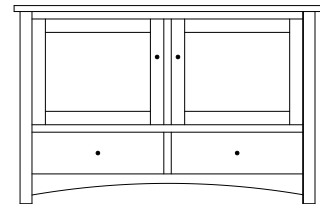

CM-1501 Console

Shown in QWO with OCS-102 Fruitwood & 4425-BL Knobs

CM-1500 Console

51½"w 25"h 17½"d
w/2 glass doors, & 1 adjustable shelf

CM-1501 Console

51½"w 32"h 17½"d
w/2 glass doors, 1 adjustable shelf
& DVD area