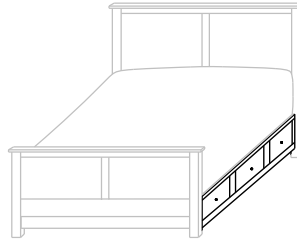

- With 3" Toe Kick
- With 3 drawers on each side
- 12³/₄" from floor to Box Spring
- Inside drawer dimensions on all sizes
  6¹/₄"h 18⁷/₈"w 22¹/₂"d

234-SR-K King – 6 drawers
234-SR-Q Queen – 6 drawers
234-SR-F Full – 6 drawers
234-SR-T Twin – 3 drawers