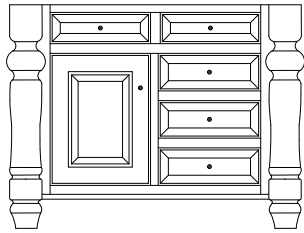

IS-208
45"w 34½"h 24½"d
w/5 drawers 1 door
w/1 adjustable shelf