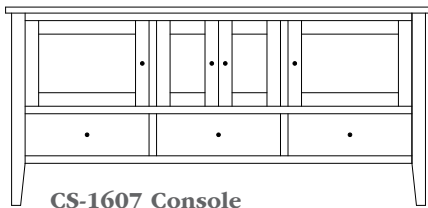

CS-1606 Console

60"w 33"h 17½"d
w/2 glass doors, 2 adjustable shelves,
& 4 drawers

Chelsea 71" Entertainment Consoles

CS-1612 Console

Shown in **Rustic Cherry** with **OCS-103 MX & K53005-ORB** Knobs

CS-1607 Console