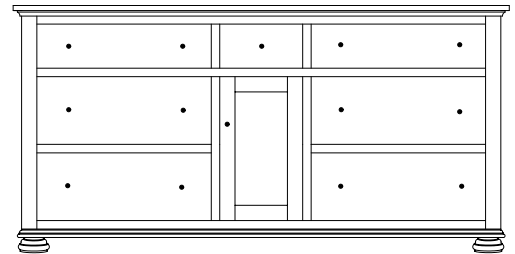

CC-2558 Dresser shown with MI-2532 Mirror

CC-2554 Dresser
59¾"w 36½"h 21¾"d
w/7 drawers

Suggested Mirrors:

MI-2530 Mirror
45"h 36"w

CC-2556 Dresser
73¼"w 36½"h 21¾"d
w/7 drawers, 1 door
w/1 adjustable shelf