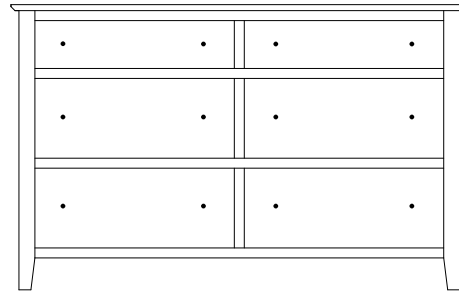

SH-2030 Dresser
57 ¼"w 35 ¾"h 19 ½"d
w/6 drawers

Suggested Mirrors:

MI-2430 Mirror
40"h 36"w