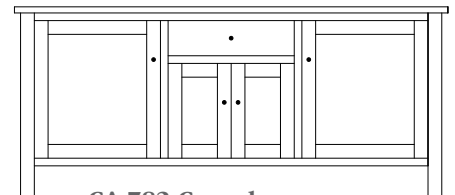

CA-782 Console

70⁷/₈"w 31"h 18"d
w/2 glass doors, 2 wood doors in center,
3 adjustable shelves, & 1 drawer