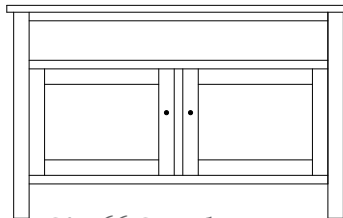

CA-766 Console

50"w 31"h 18"d
w/2 glass doors, 1 adjustable shelf
& DVD area