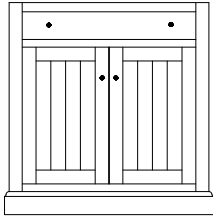

Jefferson City Traditional Island Bases

IS-71-JC
32½"w 34½"h 24"d
w/1 drawer 2 doors
w/1 adjustable shelf