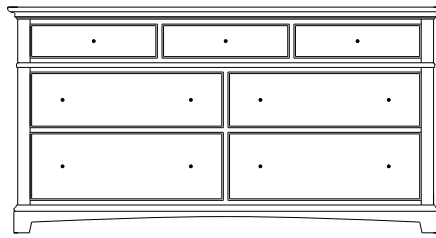

MI-1871 Mirror
32"high 52"wide

MI-1872 Mirror
32"high 43"wide

MI-1873 Mirror
40"high 43"wide

Beveled Mirror

HM-1854 Dresser
60½"w 36½"h 21½"d
w/7 drawers

Suggested Mirrors:

MI-1873 Mirror
40"h 43"w

HM-1855 Dresser
70½"w 36½"h 21½"d
w/7 drawers