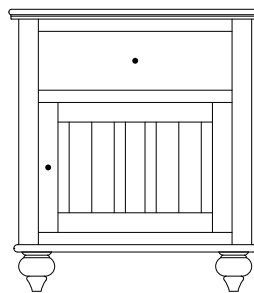

WB-1744 Night Stand
25¾"w 28¾"h 19"d
w/1 drawer, 1 door