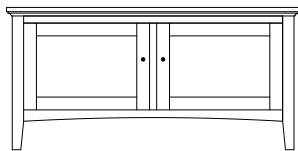

RT-5350 Console

51½"w 25"h 17½"d
w/2 glass doors, 1 adjustable shelf