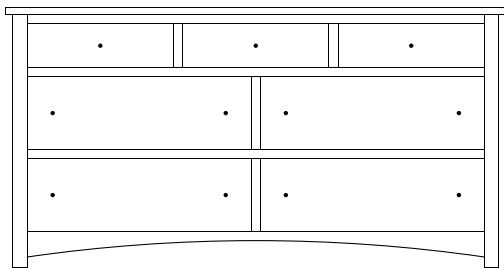

MH-2155 Dresser
68 $\frac{3}{4}$ "w 35 $\frac{3}{4}$ "h 21 $\frac{1}{2}$ "d
w/7 drawers

Suggested Mirrors:

MI-1666 Mirror
40"h 46"w

MI-2066 Mirror
40"h 46"w

MH-2156 Dresser
72 $\frac{1}{4}$ "w 35 $\frac{3}{4}$ "h 21 $\frac{1}{2}$ "d
w/7 drawers, 1 door,
1 adjustable shelf