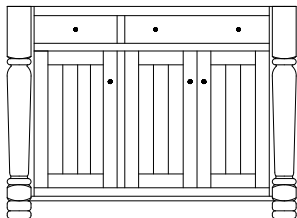

IS-98-JC
49"w 34½"h 24½"d
w/2 drawers 3 doors
w/2 adjustable shelves