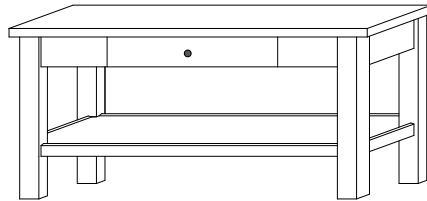

Cabin Creek Occasionals

CA-590
42"w x 19"h x 24"d
Small Coffee Table w/1 drawer