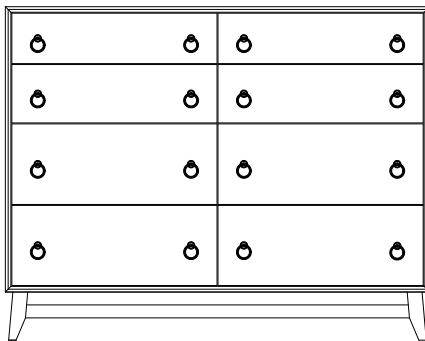

Allentown Dressers

AL-4054 Dresser shown with **MI-4030** Mirror

AL-4054
57¼" w 37" h 20" d
w/6 drawers

Suggested Mirrors:
MI-4030
40" h 36" w

AL-4055
67¼" w 37" h 20" d
w/6 drawers

Suggested Mirrors:
MI-4031
40" h 46" w