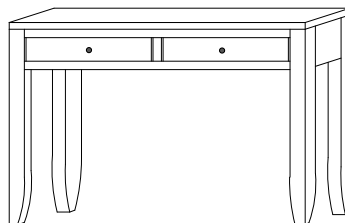

BR-1391-O
44" w x 29" h x 14" d
Sofa Table Open w/no shelf
w/2 drawers