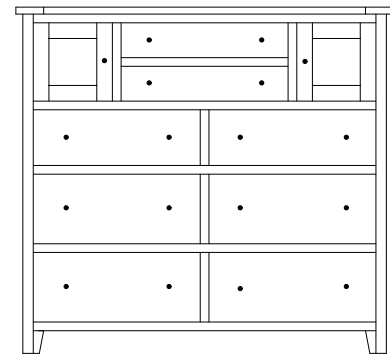

TM-3353 His & Hers Chest
54¼"w 50"h 21½"d
w/8 drawers, 2 doors