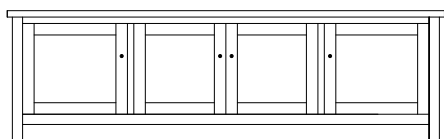

HN-5866 Console

85½"w 25¼"h 18"d
w/2 glass doors, 2 wood doors in center,
& 3 adjustable shelves