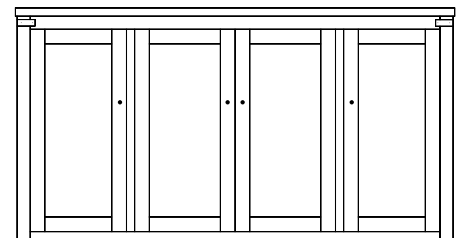

LN-2359 Chest Top
67¼"w 35½"h 19¾"d
w/4 doors & 6 adjustable shelves