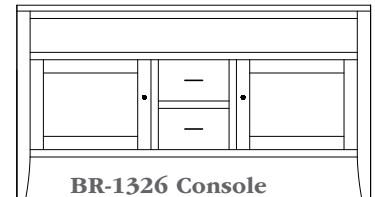

BR-1326 Console
60"w 32¾"h 16½"d
w/2 glass doors, 2 adjustable Shelves,
2 drawers, & DVD area