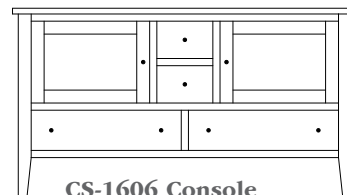

CS-1606 Console

60"w 33"h 17½"d
w/2 glass doors, 2 adjustable shelves,
& 4 drawers