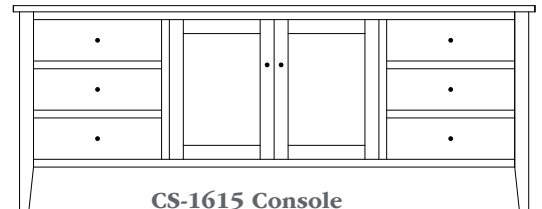

CS-1615 Console

84"w 33"h 17½"d
w/2 wood door,s 1 adjustable shelf
& 6 drawers