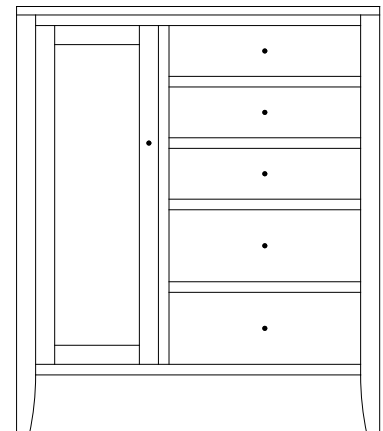

BR-1351 Door Chest
42¾"w 50½"h 20½"d
w/5 drawers, 1 door