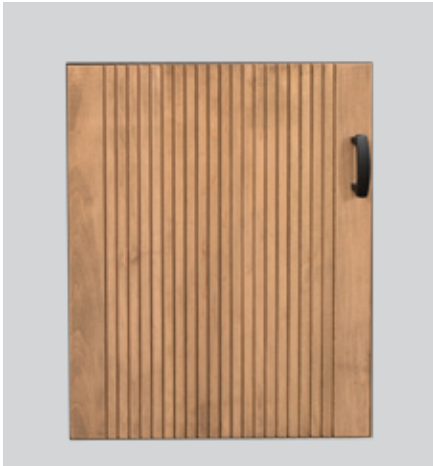

Tambour Grooved Doors
Available on any unit
(see price list for up charge)