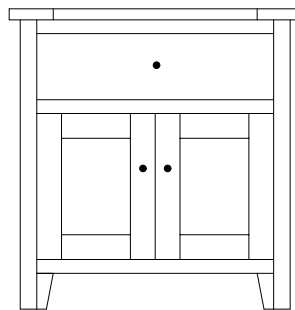

TM-3344 Night Stand
26½"w 27½"h 17½"d
w/1 drawer, 2 doors