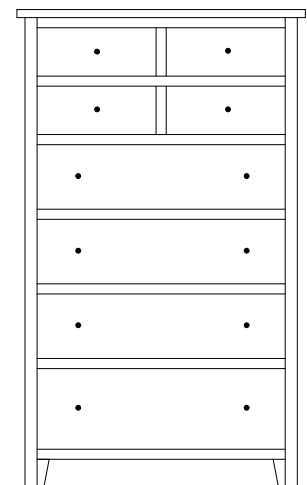

OD-2751 Hi-Boy
35 $\frac{3}{4}$ "w 59"h 21 $\frac{1}{2}$ "d
w/8 drawers