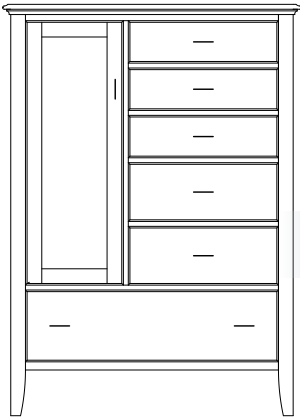

Monticello Miscellaneous

MO-1452 Chifferobe
45¾"w 63"h 21¾"d
w/6 drawers, 1 door,
2 adjustable shelves

Option:
Mirror on
back of door