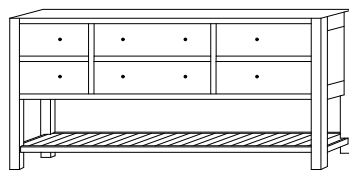

VOS141-72
72"w 35"h 21½"d
with 4 Drawers, 1 Door