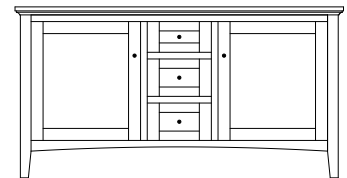

RT-5358 Console

61½"w 32"h 17½"d
w/2 glass doors, 2 adjustable shelves,
& 3 drawers