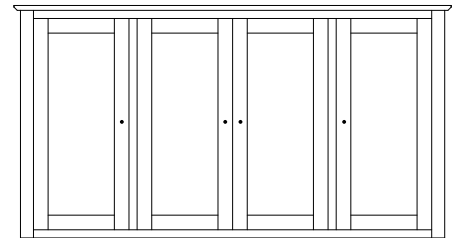

SH-2059 Mule Chest Top
67 3/4"w 35"h 19 1/2"d
w/4 doors & 6 adjustable shelves