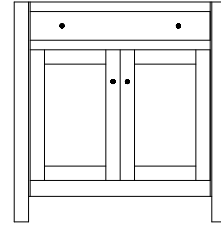

IS-803
32¾"w 34½"h 24½"d
w/1 drawer 2 doors
w/1 adjustable shelf