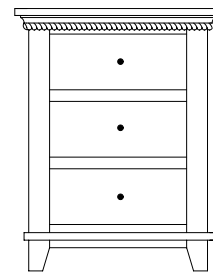

BK-2842 Night Stand
21 $\frac{3}{4}$ "w 28 $\frac{1}{4}$ "h 17 $\frac{3}{4}$ "d
w/3 drawers