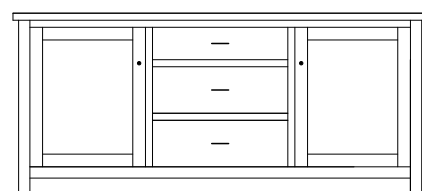

HN-5864 Console

73½"w 32¼"h 18"d
w/2 glass doors, 2 adjustable shelves,
& 3 drawers