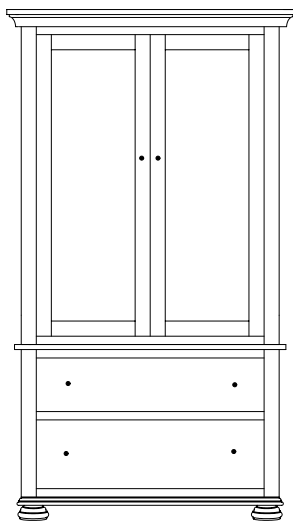

Canyon Creek Miscellaneous

Option:
Mirror on
back of door

CC-2552 Chifferobe
45¼"w 61¾"h 21¾"d
w/6 drawers, 1 door, 2 adj. shelves

CC-2553 His & Hers Chest
56¼"w 50½"h 21¾"d
w/8 drawers, 2 doors

CC-2562 Armoire
42"w 76¼"h 22¼"d
w/2 drawers, w/2 doors,
2 adj. shelves & closet rod