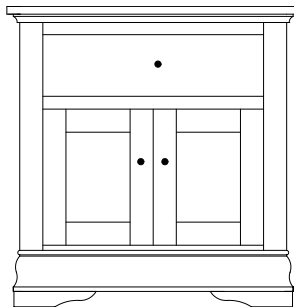

RG-2640 Night Stand
21¾"w 29¼"h 17¾"d
w/1 drawer

RG-2641 Night Stand
21¾"w 29¼"h 17¾"d
w/1 drawer, 1 door

RG-2642 Night Stand
21¾"w 29¼"h 17¾"d
w/3 drawers

RG-2643 Night Stand
28½"w 29¼"h 17¾"d
w/1 drawer