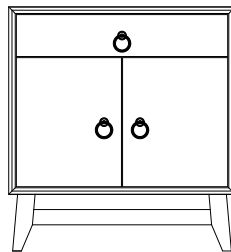

AL-4040 Night Stand
19¼"w 28"h 16½"d
w/1 drawer

AL-4041 Night Stand
19¼"w 28"h 16½"d
w/1 drawer, 1 door

AL-4042 Night Stand
19¼"w 28"h 16½"d
w/3 drawers

AL-4043 Night Stand
26"w 28"h 16½"d
w/1 drawer

AL-4044 Night Stand
26"w 28"h 16½"d
w/1 drawer, 2 doors