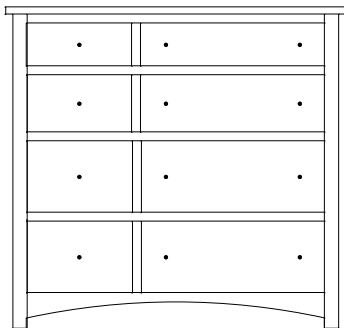

CM-1548 Chest
47 $\frac{3}{4}$ "w 45"h 21 $\frac{1}{2}$ "d
w/8 drawers