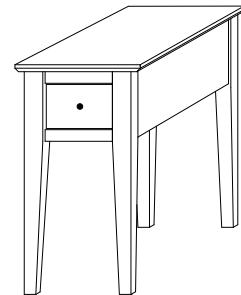

GB-5594
13½"w x 23¾"h x 25½"d
Chair Table