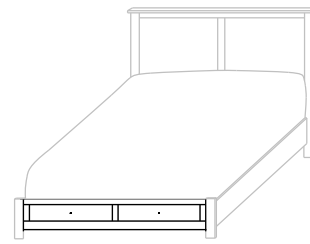

- 12³/₄" from floor to Box Spring
- Inside drawer dimensions
  6¹/₄"h 22¹/₂"d
  (King) 31" w   (Queen) 23¹/₄" w
  (Full) 19⁵/₈" w   (Twin) 29¹/₄" w

685-FDS-K King – 2 drawers
685-FDS-Q Queen – 2 drawers
685-FDS-F Full – 2 drawers
685-FDS-T Twin – 1 drawer