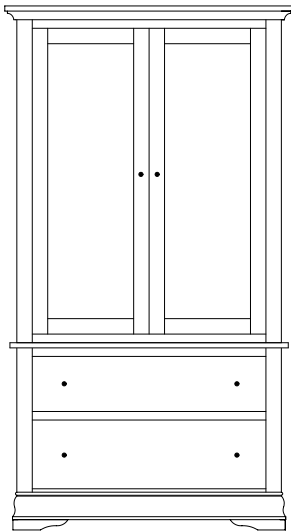

Regency Miscellaneous

Option:
Mirror on
back of door

RG-2652 Chifferobe
45¼"w 63"h 21¾"d
w/6 drawers, 1 door, 2 adj. shelves

RG-2653 His & Hers Chest
56¼"w 51¾"h 21¾"d
w/8 drawers, 2 doors

RG-2662 Armoire
42"w 76¼"h 22¼"d
w/2 drawers, w/2 doors,
2 adj. shelves & closet rod