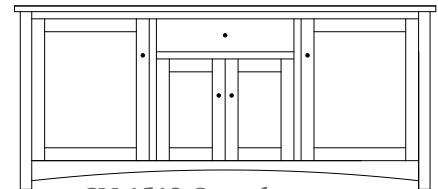

CM-1512 Console

73½"w 32"h 17½"d
w/2 glass doors, 2 wood doors in center,
3 adjustable shelves, & 1 drawer