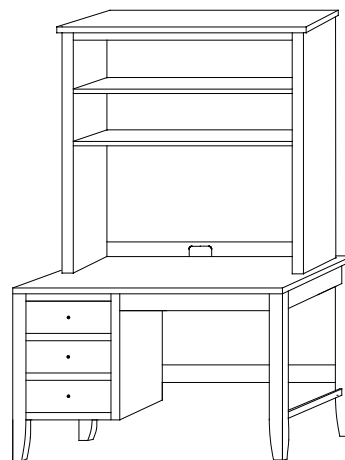

BR-1397 Study Carrel
48"w 42"h 13"d
w/2 adjustable shelves

BR-1399 Student Desk
46"w 29¹/₂"h 21¹/₂"d
w/3 drawers
w/1 pencil drawer

Upgrades available on student desk:

Keyboard slideout instead of pencil drawer
File drawer instead of bottom 2 drawers