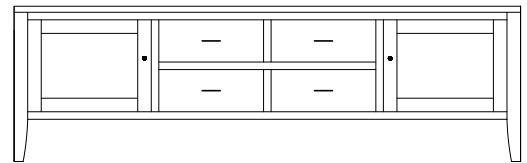

BR-1305 Console

84"w 25¾"h 16½"d
w/2 glass doors, 2 adjustable shelves
& 4 drawers