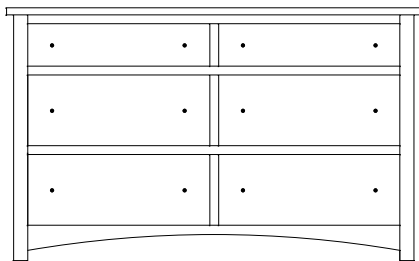

CM-1554 Dresser
58¾"w 35¾"h 21½"d
w/6 drawers

Suggested Mirrors:

MI-1565 Mirror
45"h 36"w

MI-1730 Mirror
40"h 36"w

MI-1965 Mirror
40"h 36"w