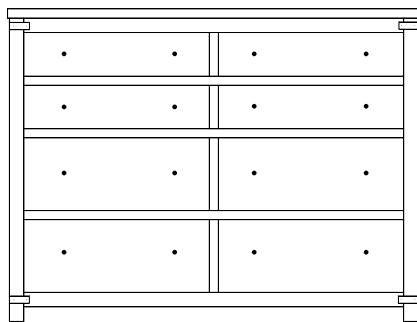

LN-2343 Dresser
56¾"w 43"h 19¾"d
w/8 drawers

Suggested Mirrors:

MI-2372 Mirror
32½"h 40½"w