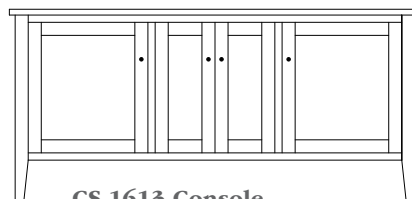

CS-1613 Console

70 $\frac{7}{8}$ "w 33"h 17 $\frac{1}{2}$ "d
w/2 glass doors, 2 wood doors in center,
& 3 adjustable shelves