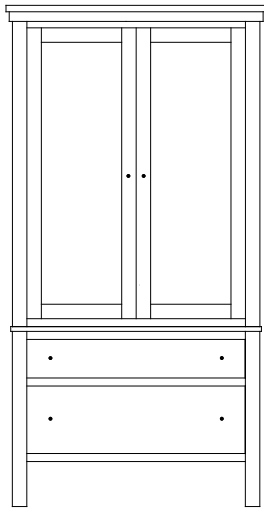

Cabin Creek Miscellaneous

Option:
Mirror on
back of door

CA-552 Chifferobe
44³/₄"w 62¹/₄"h 21¹/₂"d
w/6 drawers, 1 door, 2 adjustable shelves

CA-553 His & Hers
52³/₄"w 52¹/₂"h 21¹/₂"d
w/7 drawers, 2 doors, 2 adjustable shelves