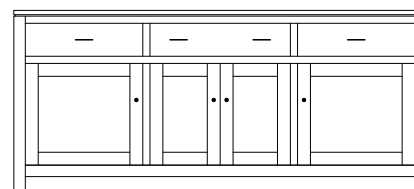

DS-5164 Console

72"w 32"h 16½"d
w/2 glass doors, 2 wood doors in center,
3 adjustable shelves, & 3 drawers