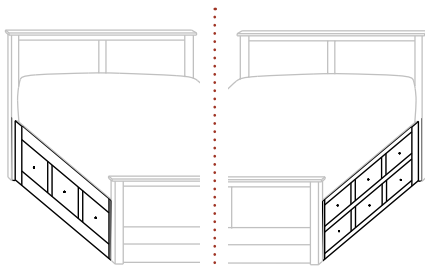

- With 3 drawers on one side and 6 drawers on other side
- 19³/₄" from floor to Box Spring

420-SR-K King – 9 drawers
420-SR-Q Queen – 9 drawers
420-SR-F Full – 9 drawers
(Twin Not Available)