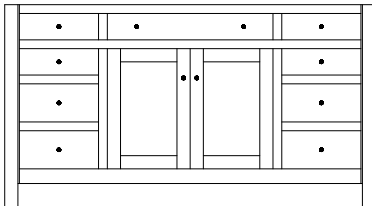

IS-806
47¾"w 34½"h 24½"d
w/5 drawers 2 doors
w/1 adjustable shelf

IS-808
62¾"w 34½"h 24½"d
w/9 drawers 2 doors
w/1 adjustable shelf

Standard Hardware

4424-ORB/4425-ORB

See the *Hardware & Stains* section for available hardware upgrades.