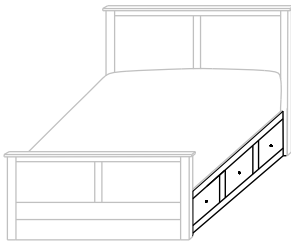

Headboard Only

CA-446K-HB (King)
59 1/4" high

CA-446Q-HB (Queen)
57 1/4" high

CA-446F-HB (Full)
55 3/4" high

CA-446T-HB (Twin)
53 3/4" high

Chelsea Storage Rail Upgrades

12³/₄" From Floor to Box Spring

- With 3 drawers on each side
- 12³/₄" from floor to Box Spring
- Inside drawer dimensions on all sizes
9¹/₄"h 18⁷/₈"w 22¹/₂"d