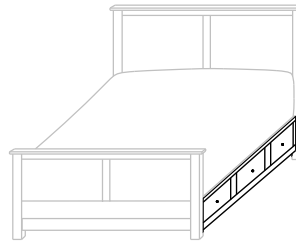

- With 3" Toe Kick
- With 3 drawers on each side
- 12³/₄" from floor to Box Spring
- Inside drawer dimensions on all sizes
  6¹/₄"h 18⁷/₈"w 22¹/₂"d

234-SR-K King – 6 drawers
234-SR-Q Queen – 6 drawers
234-SR-F Full – 6 drawers
234-SR-T Twin – 3 drawers