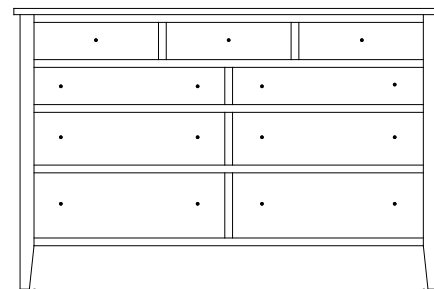

CS-1658 Dresser
69¼"w 45¼"h 21½"d
w/9 drawers

Suggested Mirrors:

MI-1633 Mirror
32"h 52"w

MI-1733 Mirror
32"h 52"w

MI-1833 Mirror
32"h 52"w