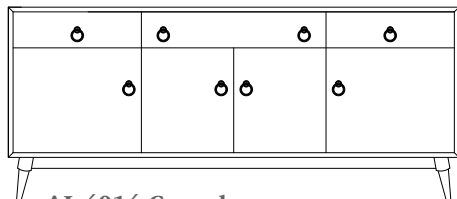

AL-4014 Console

72"w 30¾"h 16½"d
w/2 glass doors, 2 slab wood doors in center,
3 adjustable shelves, & 3 drawers