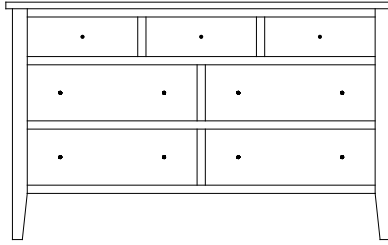

CS-1654 Dresser
59¼"w 36"h 21½"d
w/7 drawers

Suggested Mirrors:

MI-1630 Mirror
40"h 36"w

MI-1730 Mirror
40"h 36"w

MI-1830 Mirror
40"h 36"w