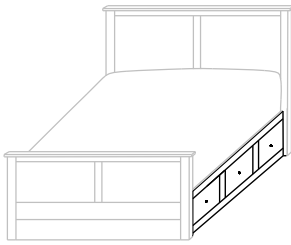

Headboard Only

TM-3367K-HB (King)
55" high

TM-3367Q-HB (Queen)
55" high

TM-3367F-HB (Full)
55" high

TM-3367T-HB (Twin)
55" high

Timber Mill Storage Rail Upgrades

12³/₄" From Floor to Box Spring

- With 3 drawers on each side
- 12³/₄" from floor to Box Spring
- Inside drawer dimensions on all sizes
9¹/₄"h 18⁷/₈"w 22¹/₂"d