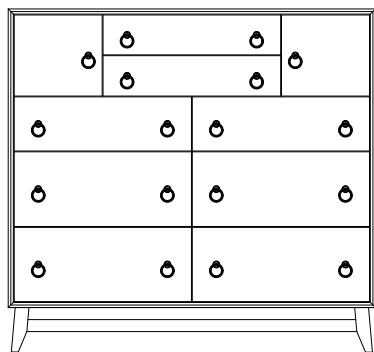

AL-4053 His & Hers
53½"w 50½"h 20"d
w/8 drawers, 2 doors