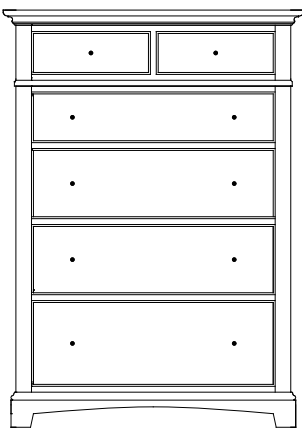

HM-1849 Chest
38½"w 36½"h 21½"d
w/4 drawers

HM-1850 Chest
38½"w 53½"h 21½"d
w/6 drawers

HM-1851 Hi-Boy
38½"w 60h 21½"d
w/6 drawers

Hamilton Dressers & Mirrors

HM-1856 Dresser shown with MI-1870 Mirror

MI-1870 Mirror
40"high 52"wide