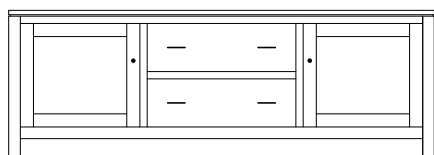

60"w 33¼"h 16½"d
w/2 glass doors, 1 wood doors in center,
3 adjustable shelves, & 2 drawers

Dallas 72" Entertainment Consoles

DS-5165 Console

Shown in **Brown Maple** with **OCS-133 Tundra**, **4424-BL Pulls**, & optional **Tambour Grooved Doors**