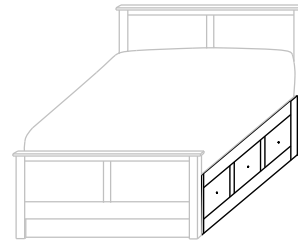

- With 3 drawers on each side
- 19³/₄" from floor to Box Spring
- Inside drawer dimensions on all sizes
  10¹/₄"h 18⁷/₈"w 22¹/₂"d

325-SR-K King – 6 drawers
325-SR-Q Queen – 6 drawers
325-SR-F Full – 6 drawers
325-SR-T Twin – 3 drawers