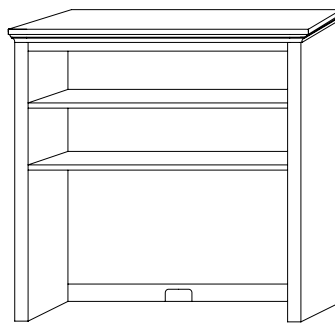

RG-2697 Study Carrel
49"w 42"h 13¾"d
w/2 adjustable shelves