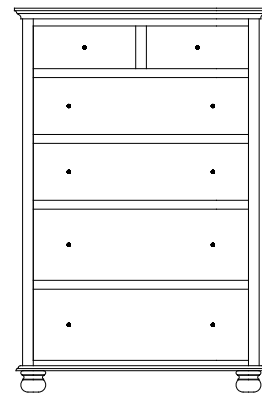

LE-362 Chest
36"w 54½"h 21"d
w/6 drawers