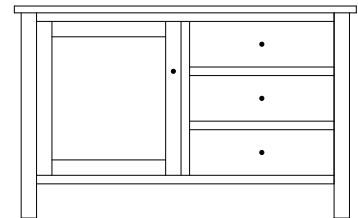

CA-767 Console

Shown in Oak with OCS-119 Cappuccino & 4424-ORB Pulls on Drawers, 4425-ORB Knob on Door

CA-765 Console

50"w 31"h 18"d
w/2 glass doors, 1 adjustable shelf
& 2 drawers

CA-766 Console

50"w 31"h 18"d
w/2 glass doors, 1 adjustable shelf
& DVD area