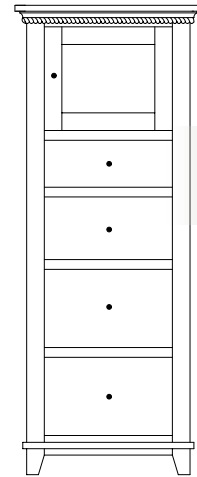

Available with
mirror in
door panel

BK-2847 Lingerie
23³/₈"w 60"h 21³/₄"d
w/4 drawers, 1 wood door,
1 adjustable shelf