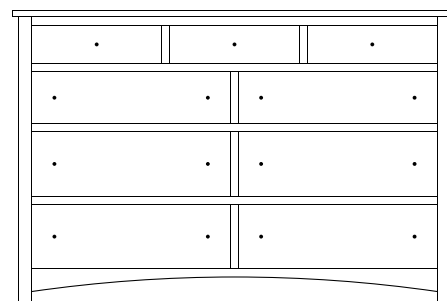

Suggested Mirrors:

MI-1666 Mirror
40"h 46"w

MI-2066 Mirror
40"h 46"w

MH-2157 Dresser
58 $\frac{3}{4}$ "w 45"h 21 $\frac{1}{2}$ "d
w/9 drawers

Suggested Mirrors:

MI-1667 Mirror
32"h 42"w

MI-2067 Mirror
32"h 42"w