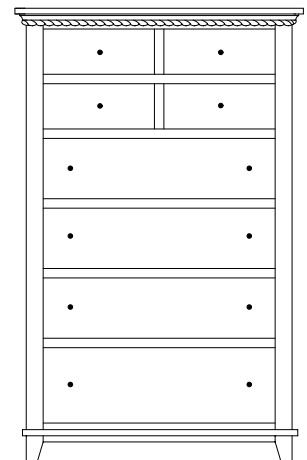

BK-2851 Hi-Boy
37³/₄"w 60"h 21³/₄"d
w/8 drawers