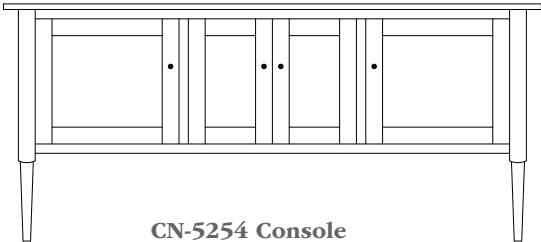

CN-5254 Console
72"w 31¾"h 19"d
w/2 glass doors, 2 wood doors in center,
& 3 adjustable shelves