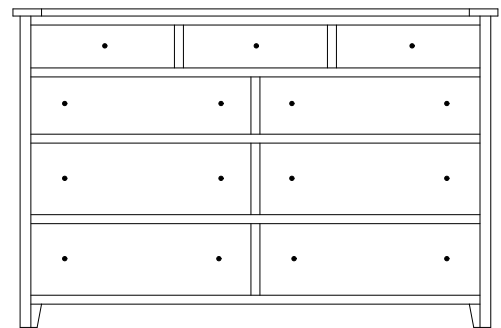

TM-3358 Dresser
67¾"w 44¾"h 21½"d
w/9 drawers

Suggested Mirrors:

MI-3333 Mirror
32"h 52"w