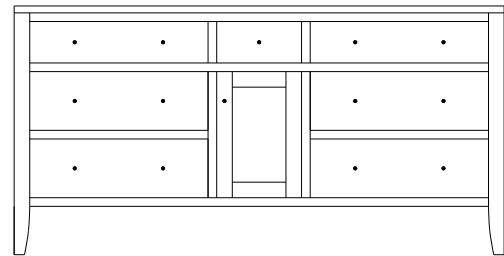

Upgrades available on student desk:

Keyboard slideout instead of pencil drawer
File drawer instead of bottom 2 drawers

Barrington Dressers

BR-1354 Dresser shown with MI-1630 Mirror

BR-1354 Dresser
57¼" w 36" h 20½" d
w/6 drawers

Suggested Mirrors:

MI-1630 Mirror
40" h 36" w

BR-1355 Dresser
67¼" w 36" h 20½" d
w/6 drawers

Suggested Mirrors:

MI-1631 Mirror
40" h 46" w

BR-1356 Dresser
70¾" w 36" h 20½" d
w/7 drawers, 1 door
w/1 adjustable shelf