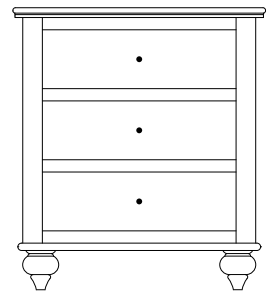

WB-1745 Night Stand
25¾"w 28¾"h 19"d
w/3 drawers

Wilkenburg Lingeries & Chests

WB-1750
Chest shown

WB-1746 Lingerie
22 1/4"w 60 1/2"h 21"d
w/6 drawers

Available with
mirror in
door panel

WB-1747 Lingerie
22 1/4"w 60 1/2"h 21"d
w/4 drawers, 1 wood door,
1 adjustable shelf