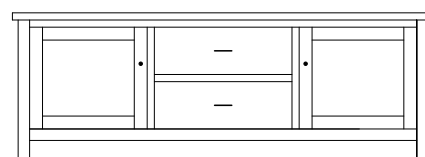

HN-5860 Console

73½"w 25¼"h 18"d
w/2 glass doors, 2 adjustable shelf,
& 2 drawers