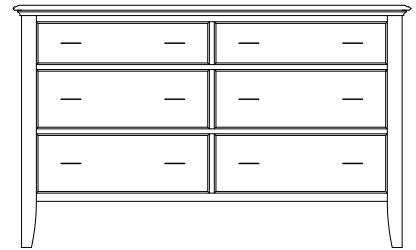

MO-1454 Dresser Suggested Mirrors:
60¼"w 36¾"h 21¾"d
w/6 drawers

MI-1430
40"h 36"w