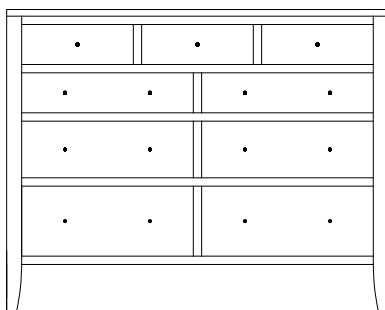

BR-1357 Dresser
57¼" w 45¼" h 20½" d
w/9 drawers

Suggested Mirrors:

MI-1632 Mirror
32" h 42" w