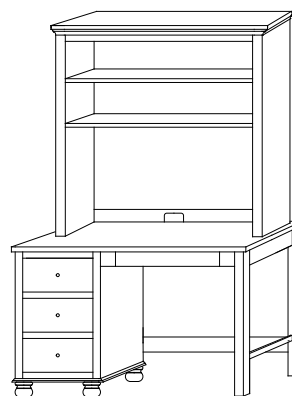

LE-397 Study Carrel
48"w 42"h 13"d
w/2 adjustable shelves

LE-399 Student Desk
48"w 29½"h 22½"d
w/3 drawers
w/1 pencil drawer

Upgrades available on student desk:

Keyboard slideout instead of pencil drawer
File drawer instead of bottom 2 drawers