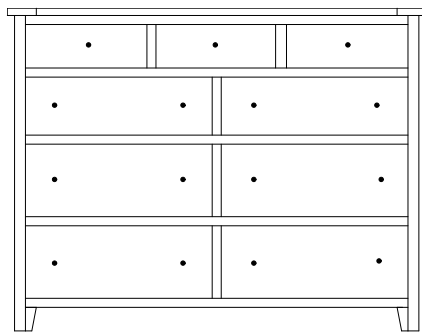

TM-3357 Dresser
57¾"w 44¾"h 21½"d
w/9 drawers

Suggested Mirrors:

MI-3332 Mirror
32"h 42"w