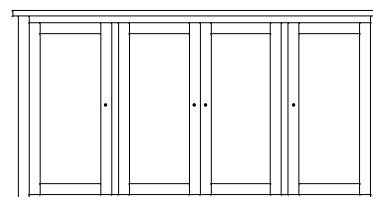

Claremont Mission Miscellaneous

Option:
Mirror on
back of door

CM-1552 Chifferobe
44¼"w 61½"h 21½"d
w/6 drawers, 1 door, 2 adj. shelves

CM-1553 His & Hers
55¼"w 50¼"h 21½"d
w/8 drawers, 2 doors

CM-1562 Armoire
40"w 76¼"h 21½"d
w/2 drawers, (top drawer w/divider)
w/2 doors, 2 adj. shelves & closet rod