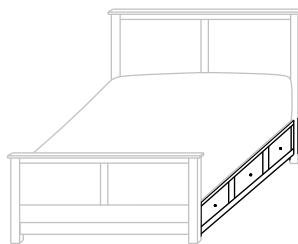

- With 3" Toe Kick
- With 3 drawers on each side
- 12³/₄" from floor to Box Spring
- Inside drawer dimensions on all sizes
  6¹/₄"h 18⁷/₈"w 22¹/₂"d

234-SR-K King – 6 drawers
234-SR-Q Queen – 6 drawers
234-SR-F Full – 6 drawers
234-SR-T Twin – 3 drawers