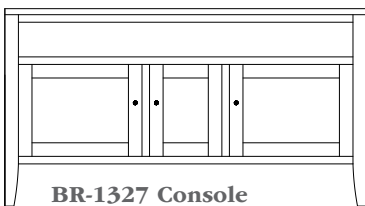

BR-1327 Console
60"w 32¾"h 16½"d
w/2 glass doors, 1 wood door in center,
3 adjustable shelves, & DVD area