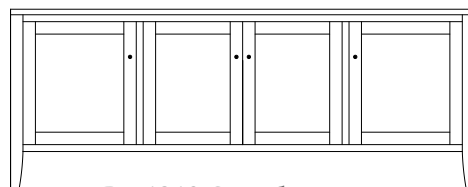

BR-1310 Console

84"w 32¾"h 16½"d
w/2 glass doors, 2 wood doors in center,
& 3 adjustable shelves