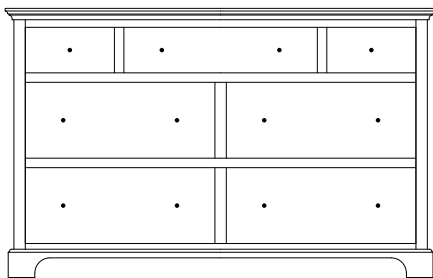

SO-163 Dresser
57¼"w 35½"h 21"d
w/7 drawers

Suggested Mirrors:

MI-2130 Mirror
40"h 36"w