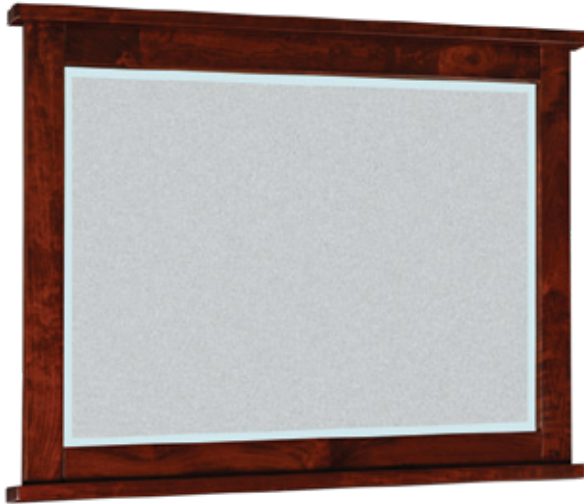

Cabin Creek Mirrors

Beveled Mirror

MI-1730 Mirror
40"high 36"wide

MI-1731 Mirror
40"high 46"wide

MI-1732 Mirror
32"high 42"wide

MI-1733 Mirror
32"high 52"wide