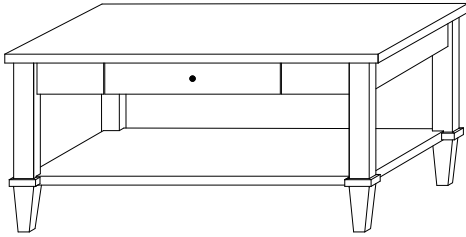

K810-MB Knob

Go to the *Hardware & Stains* section for upgrade options.

Jamestown Occasionals

JT-5690
42"w x 19"h x 24"d
Coffee Table w/1 drawer

JT-5691
46"w x 29"h x 16"d
Sofa Table w/2 drawers

JT-5692
48"w x 19"h x 24"d
Coffee Table w/1 drawer