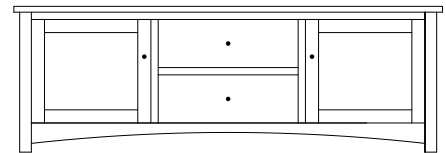

61½"w 32"h 17½"d
w/2 glass doors, 2 adjustable shelves,
& 3 drawers

Claremont Mission 73" Entertainment Consoles

CM-1515 Console

Shown in QWO with OCS-113 Michaels
& 4425-BL Knobs

CM-1509 Console

73½"w 25"h 17½"d
w/2 glass doors, 2 wood doors in center,
& 3 adjustable shelves