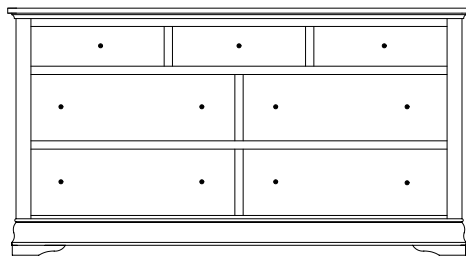

RG-2654 Dresser
59¾"w 37¼"h 21¾"d
w/7 drawers

Suggested Mirrors:

MI-2630 Mirror
40"h 36"w

RG-2656 Dresser
73¼"w 37¼"h 21¾"d
w/7 drawers, 1 door
w/1 adjustable shelf

Suggested Mirrors:

MI-2631 Mirror
40"h 46"w