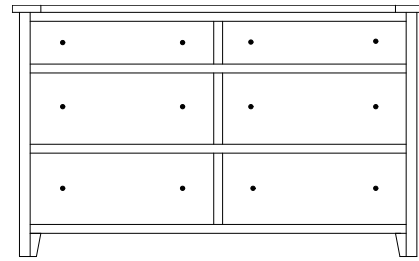

TM-3354 Dresser
57¾"w 35½"h 21½"d
w/6 drawers

Suggested Mirrors:

MI-3330 Mirror
40"h 36"w