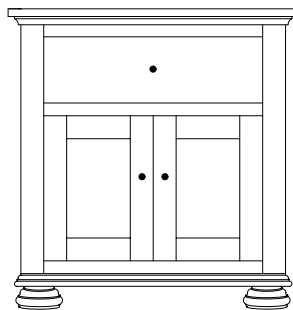

CC-2544 Night Stand
28½"w 29½"h 17¾"d
w/1 drawer, 2 doors