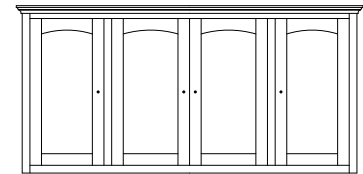

SO-35 Mule Chest Top
68¾"w 35½"h 21½"d
w/4 doors & 4 adjustable shelves