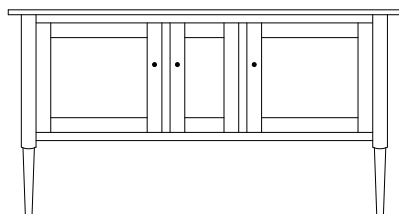

CN-5251 Console
50"w 31¼"h 19"d
w/1 glass door, 1 adjustable shelf
& 2 drawers

Camden 60" Entertainment Consoles

CN-5253 Console

Shown in **Brown Maple** with **OCS-137 Lace**
& **K810-MB Knobs**

CN-5252 Console
60"w 31¼"h 19"d
w/2 glass doors, 1 wood door in center,
& 3 adjustable shelves