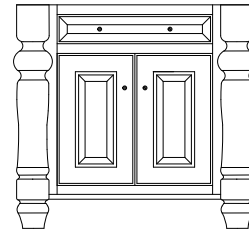

IS-210
36½"w 34½"h 24½"d
w/1 drawer 2 doors
w/1 adjustable shelf