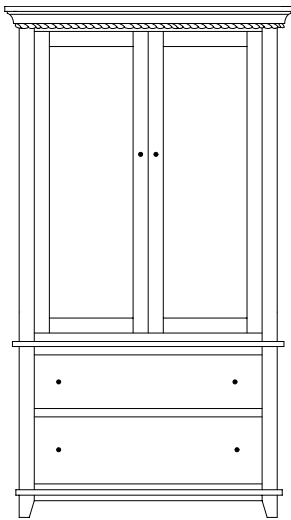

BK-2862 Armoire
42"w 76¼"h 22¼"d
w/2 drawers, w/2 doors,
2 adj. shelves & closet rod