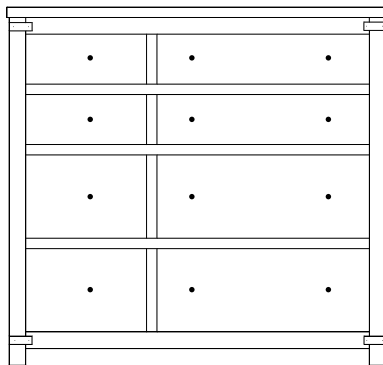

LN-2341 Chest
45¾"w 43"h 19¾"d
w/8 drawers