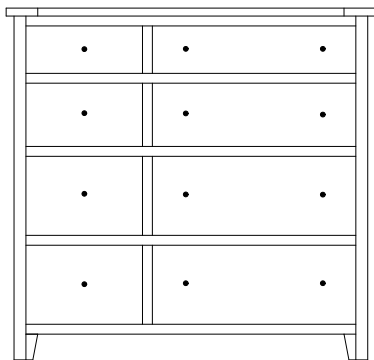

TM-3348 Chest
46 $\frac{3}{4}$ "w 44 $\frac{3}{4}$ "h 21 $\frac{1}{2}$ "d
w/8 drawers