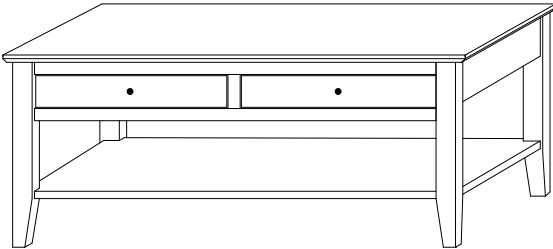

GB-5594

Standard Hardware

4425-BL Knob

Go to the Hardware & Stains section for upgrade options.

Gambo Occasionals

GB-5590
41½"w x 18¾"h x 23½"d
Coffee Table w/2 drawers

GB-5591
45½"w x 28¾"h x 15½"d
Sofa Table w/2 drawers