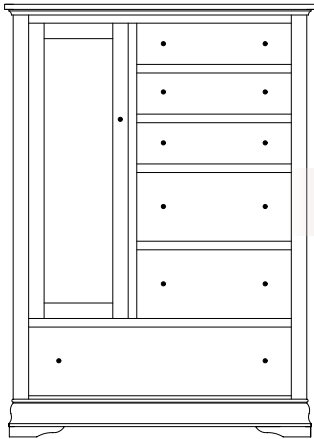

Regency Miscellaneous

Option:
Mirror on
back of door

RG-2652 Chifferobe
45¼"w 63"h 21¾"d
w/6 drawers, 1 door, 2 adj. shelves