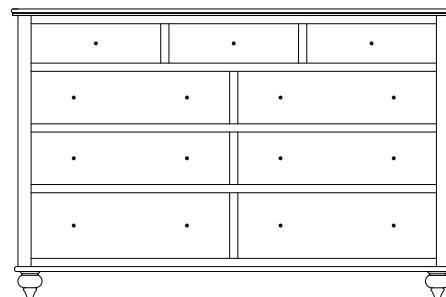

WB-1758 Tall Dresser
67 3/4"w 44"h 21"d
w/9 drawers

Suggested Mirrors:

MI-1368 Mirror
32"h 52"w