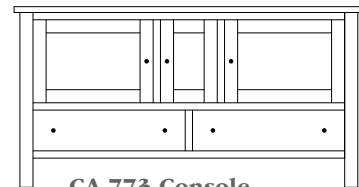

CA-773 Console

60"w 31"h 18"d
w/2 glass doors, 1 Wood Door in center,
3 adjustable shelves & 2 drawers