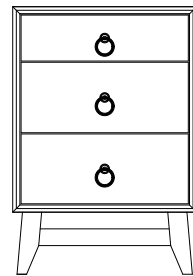

AL-4042 Night Stand
19¼"w 28"h 16½"d
w/3 drawers