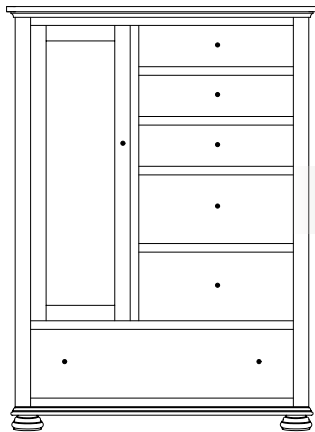

Canyon Creek Miscellaneous

Option:
Mirror on
back of door

CC-2552 Chifferobe
45¼"w 61¾"h 21¾"d
w/6 drawers, 1 door, 2 adj. shelves

CC-2553 His & Hers Chest
56¼"w 50½"h 21¾"d
w/8 drawers, 2 doors

CC-2562 Armoire
42"w 76¼"h 22¼"d
w/2 drawers, w/2 doors,
2 adj. shelves & closet rod