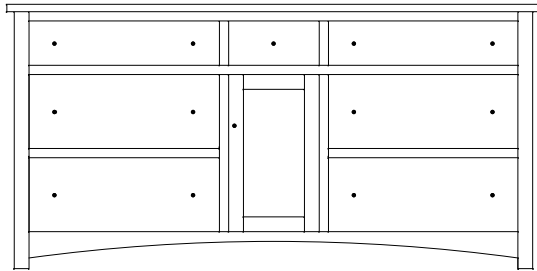

CM-1557 Dresser shown with MI-1567 Mirror

CM-1556 Dresser
72¼"w 35¾"h 21½"d
w/7 drawers, 1 door,
1 adjustable shelf

Suggested Mirrors:

MI-1566 Mirror
45"h 46"w

MI-1731 Mirror
40"h 46"w

MI-1966 Mirror
40"h 46"w