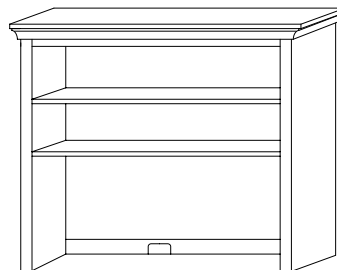

CC-2597 Study Carrel
49½"w 42"h 13¾"d
w/2 adjustable shelves