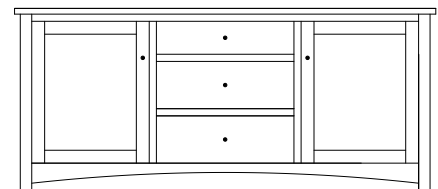

CM-1514 Console

73½"w 32"h 17½"d
w/2 glass doors, 2 adjustable shelves,
& 3 drawers