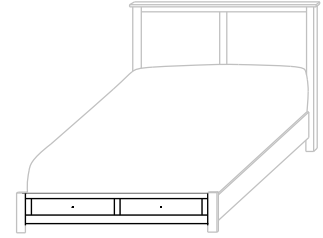

- 12³/₄" from floor to Box Spring
- Inside drawer dimensions
  6¹/₄"h 22¹/₂"d
  (King) 31" w   (Queen) 23¹/₄" w
  (Full) 19⁵/₈" w   (Twin) 29¹/₄" w

685-FDS-K King – 2 drawers
685-FDS-Q Queen – 2 drawers
685-FDS-F Full – 2 drawers
685-FDS-T Twin – 1 drawer