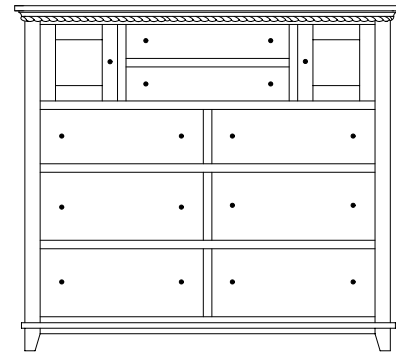

BK-2848 Chest
48³/₄"w 45¹/₂"h 21³/₄"d
w/8 drawers

BK-2850 Chest
37³/₄"w 54³/₄"h 21³/₄"d
w/6 drawers

BK-2851 Hi-Boy
37³/₄"w 60"h 21³/₄"d
w/8 drawers

Brookstone Miscellaneous

Option:
Mirror on
back of door

BK-2852 Chifferobe
45¼"w 62"h 21¾"d
w/6 drawers, 1 door, 2 adj. shelves