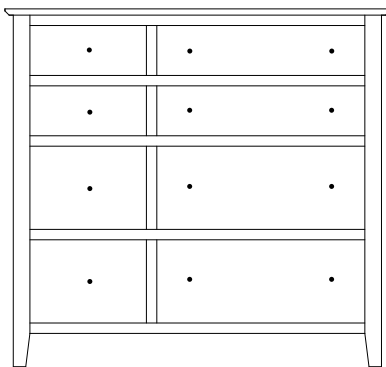

SH-2026
Chest shown

SH-2017 Lingerie
20½"w 59½"h 19½"d
w/6 drawers

Available with
mirror in
door panel

SH-2018 Lingerie
20½"w 59½"h 19½"d
w/4 drawers, 1 wood door,
1 adjustable shelf

SH-2049 Chest
36¼"w 35¾"h 19½"d
w/3 drawers