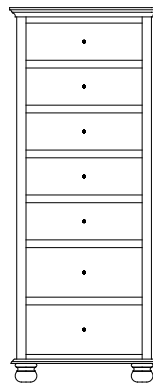

LE-320 Lingerie
24"w 61"h 21"d
w/7 drawers