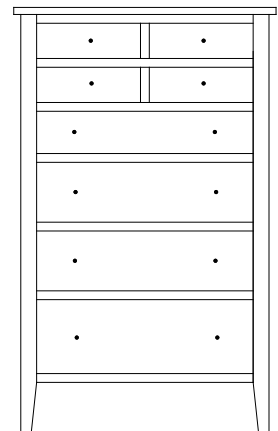

CS-1651 Hi-Boy
37¼"w 60¼"h 21½"d
w/8 drawers