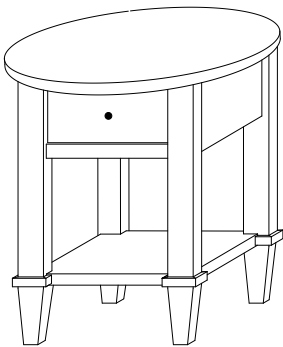

K810-MB Knob

Go to the *Hardware & Stains* section for upgrade options.

Jamestown Occasionals

JT-5690
42"w x 19"h x 24"d
Coffee Table w/1 drawer

JT-5691
46"w x 29"h x 16"d
Sofa Table w/2 drawers

JT-5692
48"w x 19"h x 24"d
Coffee Table w/1 drawer