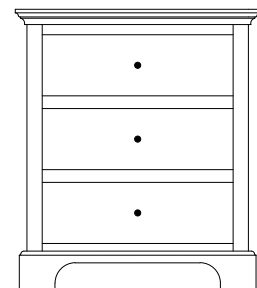

SO-116 Night Stand
24" w 27½" h 19" d
w/3 drawers