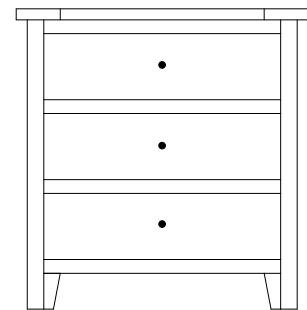

TM-3345 Night Stand
26½"w 27½"h 17½"d
w/3 drawers