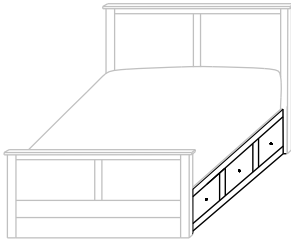

Headboard Only

HM-1885-HB-K (King)
60" high

HM-1885-HB-Q (Queen)
60" high

HM-1885-HB-F (Full)
60" high

HM-1885-HB-T (Twin)
60" high

Hamilton Storage Rail Upgrades

12³/₄" From Floor to Box Spring

- With 3 drawers on each side
- 12³/₄" from floor to Box Spring
- Inside drawer dimensions on all sizes
9¹/₄"h 18⁷/₈"w 22¹/₂"d