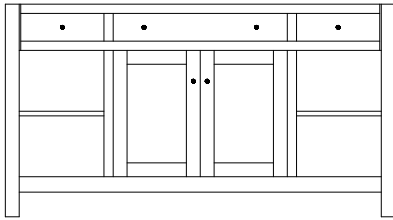

IS-804
62¾"w 34½"h 24½"d
w/3 drawers 2 doors
1 adjustable shelf, 2 open shelves