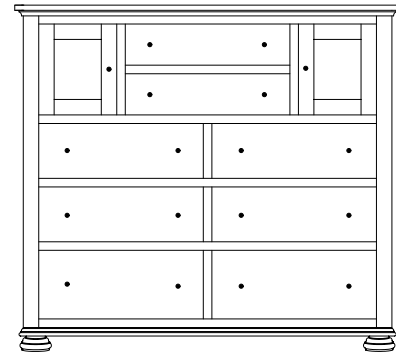

Canyon Creek Miscellaneous

Option:
Mirror on
back of door

CC-2552 Chifferobe
45¼"w 61¾"h 21¾"d
w/6 drawers, 1 door, 2 adj. shelves

CC-2553 His & Hers Chest
56¼"w 50½"h 21¾"d
w/8 drawers, 2 doors

CC-2562 Armoire
42"w 76¼"h 22¼"d
w/2 drawers, w/2 doors,
2 adj. shelves & closet rod