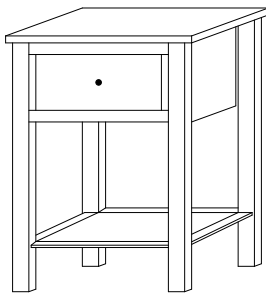

TB-61 Night Stand
20¼" w 27½" h 19¼" d
w/1 drawer