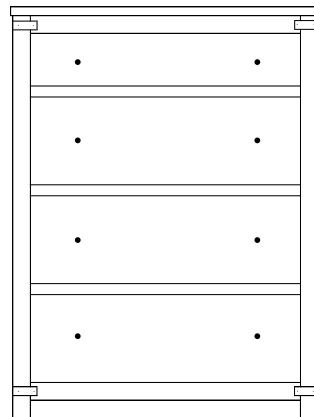

LN-2326 Chest
35¼"w 47"h 19¾"d
w/4 drawers