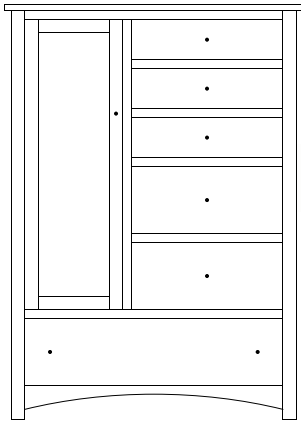

Manhattan Miscellaneous

Option:
Mirror on
back of door

MH-2152 Chifferobe
44 1/4"w 61 1/2"h 21 1/2"d
w/6 drawers, 1 door, 2 adj. shelves