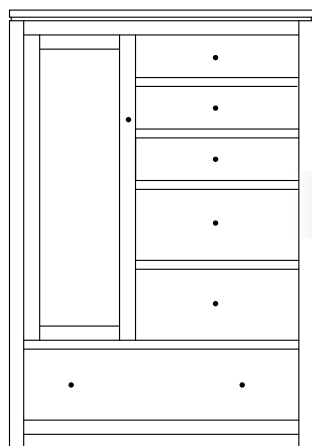

Lew Modern Miscellaneous

Option:
Mirror on
back of door

LM-2328 Chifferobe
42¾"w 61¾"h 19½"d
w/6 drawers, 1 door,
2 adjustable shelves