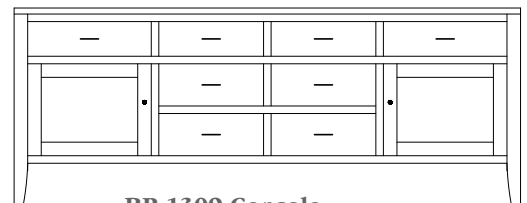

BR-1309 Console

84"w 32¾"h 16½"d
w/2 glass doors, 2 adjustable shelves,
& 8 drawers