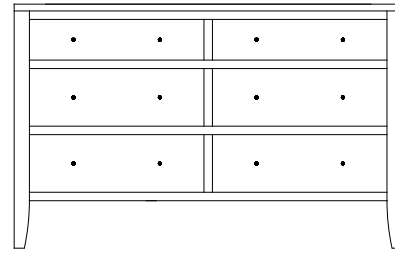

BR-1354 Dresser
57¼" w 36" h 20½" d
w/6 drawers

Suggested Mirrors:

MI-1630 Mirror
40" h 36" w