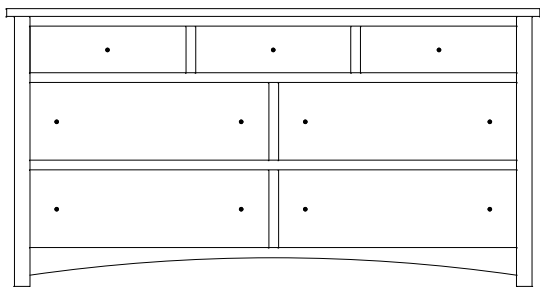

CM-1555 Dresser
68¾"w 35¾"h 21½"d
w/7 drawers

Suggested Mirrors:

MI-1566 Mirror
45"h 46"w

MI-1731 Mirror
40"h 46"w

MI-1966 Mirror
40"h 46"w