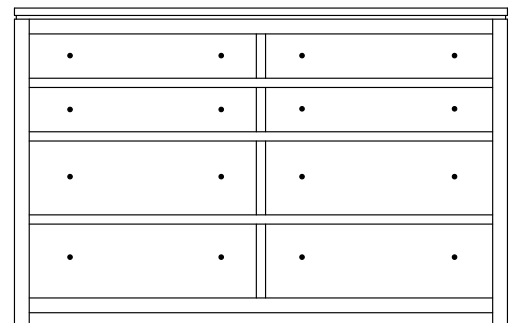

LM-2344 Dresser
66¾"w 43¼"h 19½"d
w/8 drawers

Suggested Mirrors:

MI-2473
31¼"h 50"w