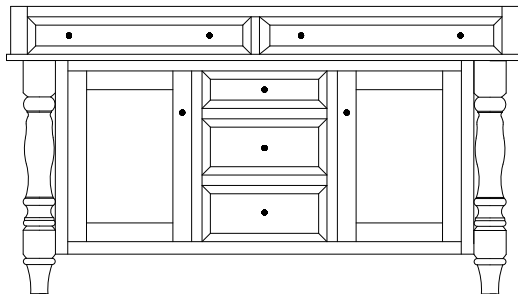

IS-1026
 49"w 34½"h 24½"d
 w/2 drawers 2 doors
 w/1 adjustable shelf

IS-1027
 62"w 34½"h 24½"d
 w/5 drawers 2 doors
 w/2 adjustable shelves

Standard Hardware

1¼" Wood Knobs

*See the **Hardware & Stains** section for available hardware upgrades.*