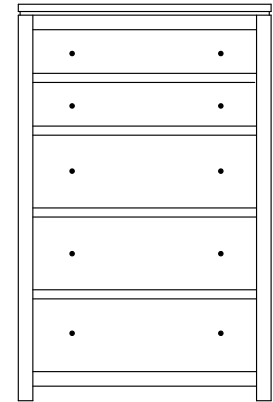

LM-2327 Chest
34¾"w 54½"h 19½"d
w/5 drawers