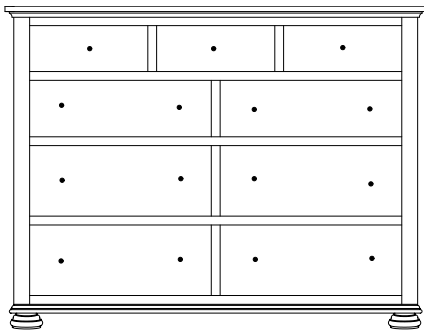

CC-2557 Dresser
59¾"w 45¾"h 21¾"d
w/9 drawers

Suggested Mirrors:

MI-2532 Mirror
37"h 42"w