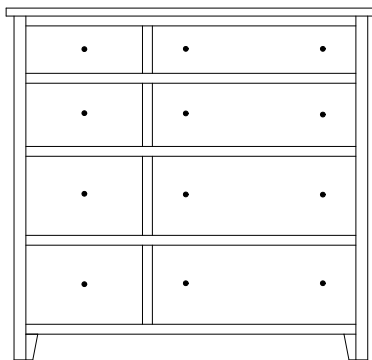

OD-2748 Chest
46 $\frac{3}{4}$ "w 44 $\frac{1}{2}$ "h 21 $\frac{1}{2}$ "d
w/8 drawers