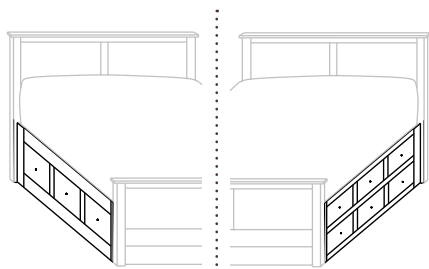

- With 3 drawers on one side and 6 drawers on other side
- 19³/₄" from floor to Box Spring

420-SR-K King – 9 drawers
420-SR-Q Queen – 9 drawers
420-SR-F Full – 9 drawers
(Twin Not Available)