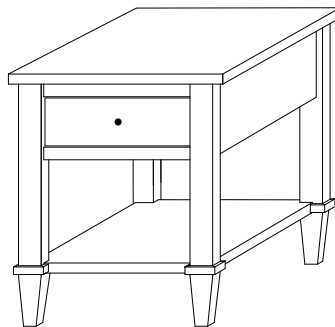

JT-5693
21¼"w x 24"h x 26"d
End Table w/1 drawer