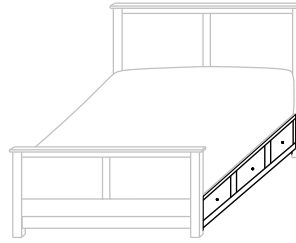

532-SR-K King – 6 drawers
532-SR-Q Queen – 6 drawers
532-SR-F Full – 6 drawers
532-SR-T Twin – 3 drawers

- With 3" Toe Kick
- With 3 drawers on each side
- 12³/₄" from floor to Box Spring
- Inside drawer dimensions on all sizes
6¹/₄"h 18⁷/₈"w 22¹/₂"d