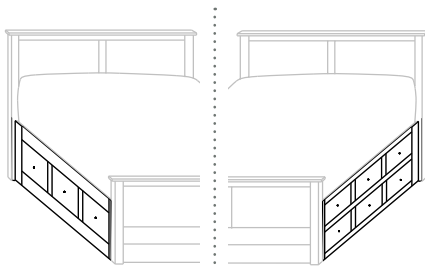

- With 3 drawers on one side and 6 drawers on other side
- 19³/₄" from floor to Box Spring

420-SR-K King – 9 drawers
420-SR-Q Queen – 9 drawers
420-SR-F Full – 9 drawers
(Twin Not Available)