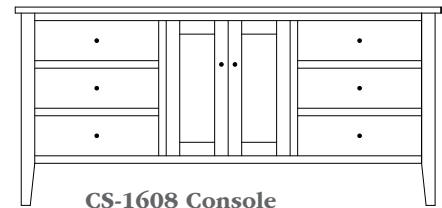

CS-1608 Console

70 $\frac{7}{8}$ "w 33"h 17 $\frac{1}{2}$ "d
w/2 wood doors, 1 adjustable shelf
& 6 drawers