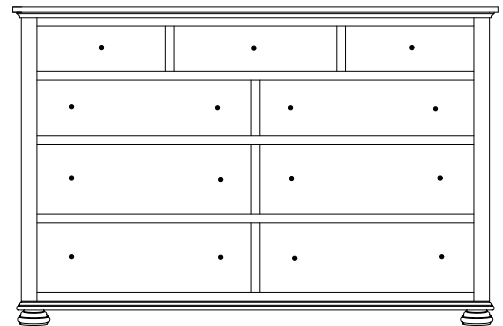

Suggested Mirrors:

MI-2531 Mirror
45"h 46"w

CC-2555 Dresser
69¾"w 36½"h 21¾"d
w/7 drawers

Suggested Mirrors:

MI-2531 Mirror
45"h 46"w

CC-2557 Dresser
59¾"w 45¾"h 21¾"d
w/9 drawers

Suggested Mirrors:

MI-2532 Mirror
37"h 42"w