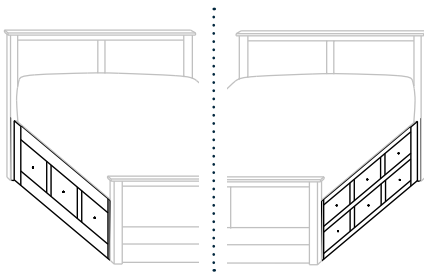

- With 3 drawers on one side and 6 drawers on other side
- 19³/₄" from floor to Box Spring

420-SR-K King – 9 drawers
420-SR-Q Queen – 9 drawers
420-SR-F Full – 9 drawers
(Twin Not Available)