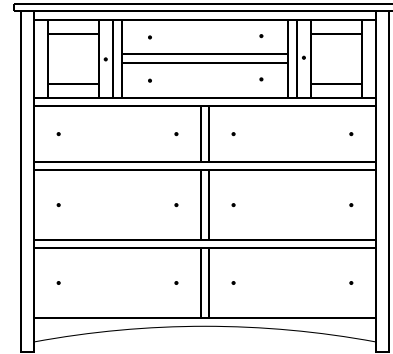

MH-2153 His & Hers
55 1/4"w 50 1/4"h 21 1/2"d
w/8 drawers, 2 doors