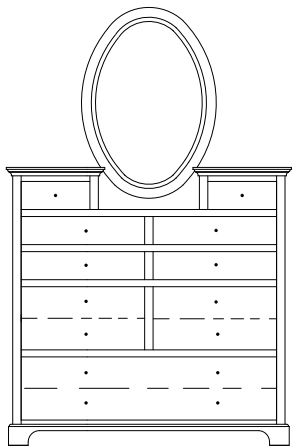

SO-136 Studio w/Mirror
51¼"w 80"h 21"d
w/9 drawers