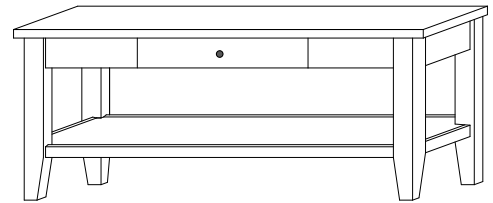

CS-1692
48"w x 19"h x 24"d
Large Coffee Table w/1 drawer