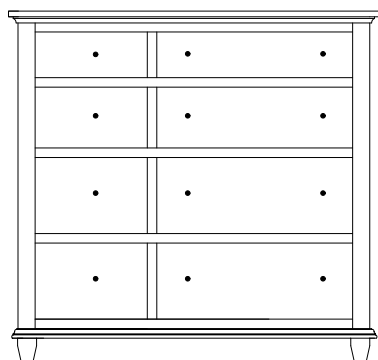

RD-3148 Chest
48 $\frac{3}{4}$ "w 46 $\frac{1}{4}$ "h 21 $\frac{3}{4}$ "d
w/8 drawers