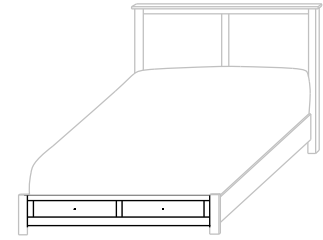

- 12³/₄" from floor to Box Spring
- Inside drawer dimensions
  6¹/₄"h 22¹/₂"d
  (King) 31" w   (Queen) 23¹/₄" w
  (Full) 19⁵/₈" w   (Twin) 29¹/₄" w

685-FDS-K King – 2 drawers
685-FDS-Q Queen – 2 drawers
685-FDS-F Full – 2 drawers
685-FDS-T Twin – 1 drawer