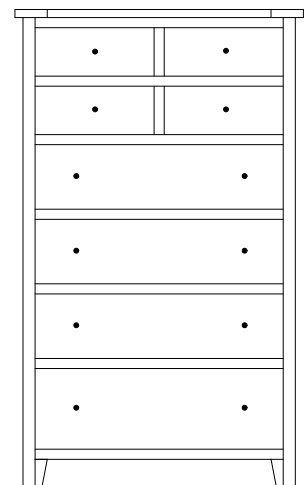

TM-3351 Hi-Boy
35 $\frac{3}{4}$ "w 59 $\frac{1}{4}$ "h 21 $\frac{1}{2}$ "d
w/8 drawers