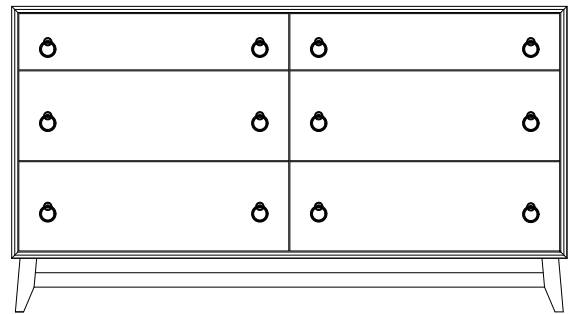

Allentown Dressers

AL-4054 Dresser shown with **MI-4030** Mirror

AL-4054
57¼" w 37" h 20" d
w/6 drawers

Suggested Mirrors:
MI-4030
40" h 36" w

AL-4055
67¼" w 37" h 20" d
w/6 drawers

Suggested Mirrors:
MI-4031
40" h 46" w