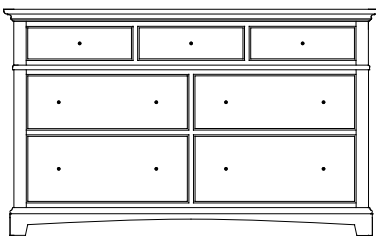

MI-1871 Mirror
32"high 52"wide

MI-1872 Mirror
32"high 43"wide

MI-1873 Mirror
40"high 43"wide

Beveled Mirror

HM-1854 Dresser
60½"w 36½"h 21½"d
w/7 drawers

Suggested Mirrors:

MI-1873 Mirror
40"h 43"w

HM-1855 Dresser
70½"w 36½"h 21½"d
w/7 drawers