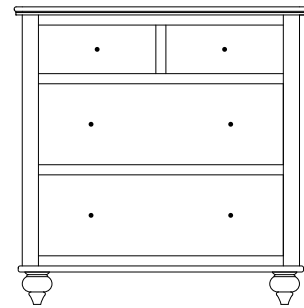

WB-1745 Night Stand
25¾"w 28¾"h 19"d
w/3 drawers

Wilkenburg Lingeries & Chests

WB-1750
Chest shown

WB-1746 Lingerie
22 1/4"w 60 1/2"h 21"d
w/6 drawers

Available with
mirror in
door panel

WB-1747 Lingerie
22 1/4"w 60 1/2"h 21"d
w/4 drawers, 1 wood door,
1 adjustable shelf