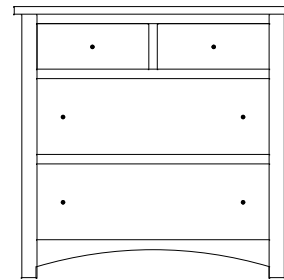

CM-1549 Chest
36 $\frac{3}{4}$ "w 35 $\frac{3}{4}$ "h 21 $\frac{1}{2}$ "d
w/4 drawers