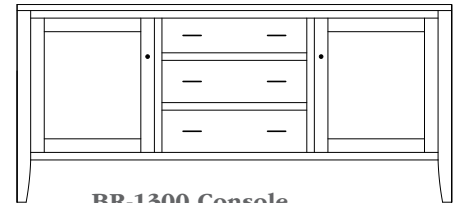

BR-1300 Console

72"w 32¾"h 16½"d
w/2 glass doors, 2 adjustable shelves,
& 3 drawers