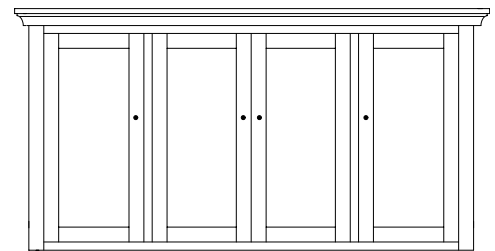

Canyon Creek Miscellaneous

Option:
Mirror on
back of door

CC-2552 Chifferobe
45¼"w 61¾"h 21¾"d
w/6 drawers, 1 door, 2 adj. shelves

CC-2553 His & Hers Chest
56¼"w 50½"h 21¾"d
w/8 drawers, 2 doors

CC-2562 Armoire
42"w 76¼"h 22¼"d
w/2 drawers, w/2 doors,
2 adj. shelves & closet rod