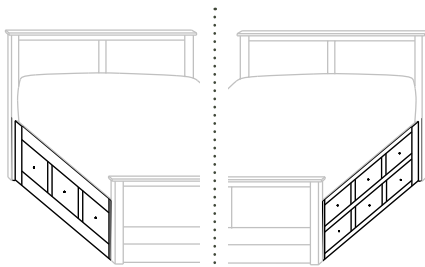

- With 3 drawers on one side and 6 drawers on other side
- 19³/₄" from floor to Box Spring

420-SR-K King – 9 drawers
420-SR-Q Queen – 9 drawers
420-SR-F Full – 9 drawers
(Twin Not Available)