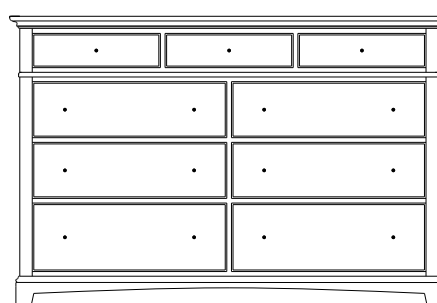

Suggested Mirrors:

MI-1870 Mirror
40"h 52"w

HM-1856 Dresser
69½"w 36½"h 21½"d
w/9 drawers

Suggested Mirrors:

MI-1870 Mirror
40"h 52"w

HM-1857 Tall Dresser
60½"w 46¼"h 21½"d
w/9 drawers

Suggested Mirrors:

MI-1872 Mirror
32"h 43"w