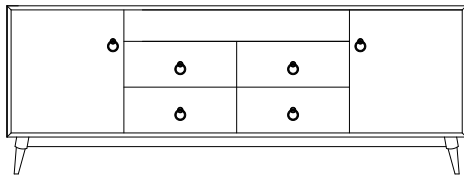

AL-4019 Console

84"w 30¾"h 16½"d
w/2 glass doors, 2 adjustable shelves,
4 drawers & DVD area