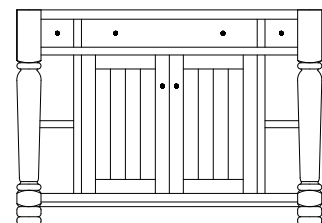

IS-96-JC
49"w 34½"h 24½"d
w/3 drawers 2 doors
w/1 adjustable shelf, 2 open shelves