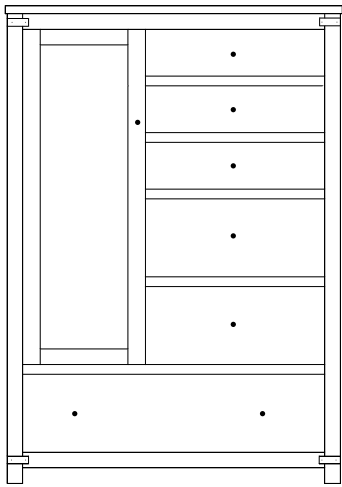

Lewiston Miscellaneous

LN-2328 Chifferobe
43¼"w 61½"h 19¾"d
w/6 drawers, 1 door, 2 adj. shelves

Option:
Mirror on
back of door