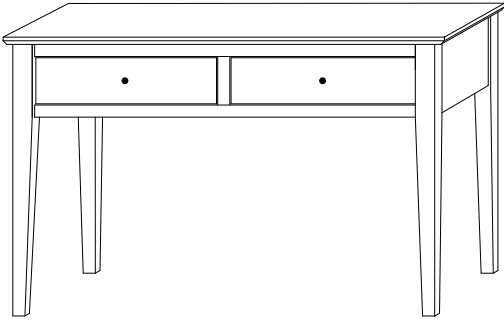

GB-5594

Standard Hardware

4425-BL Knob

Go to the Hardware & Stains section for upgrade options.

Gambo Occasionals

GB-5590
41½"w x 18¾"h x 23½"d
Coffee Table w/2 drawers

GB-5591
45½"w x 28¾"h x 15½"d
Sofa Table w/2 drawers