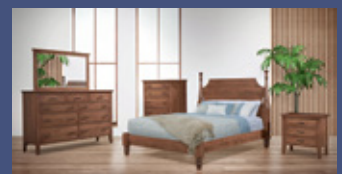

- MO-1410Q Queen Bed
- MO-1445 Night Stand
- MO-1463 Chest
- MO-1458 Dresser
- MI-1433 Mirror

Shown in **Brown Maple** with **NC-1400 Weather-wood & 55276-BBR Pulls**