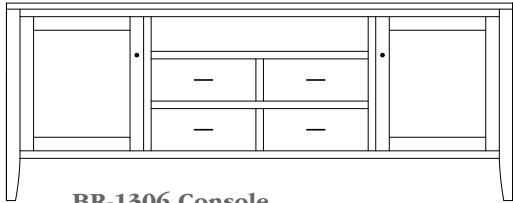

Shown in **QWO** with Natural & **K810-MB** Knobs

BR-1304 Console

84"w 25¾"h 16½"d
w/2 glass doors, 2 wood door in center,
& 3 adjustable shelves

BR-1305 Console

84"w 25¾"h 16½"d
w/2 glass doors, 2 adjustable shelves
& 4 drawers