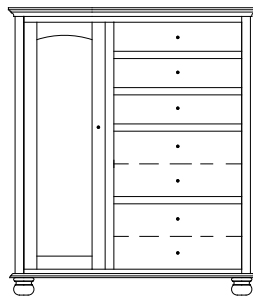

LE-328 Chifferobe
43¼"w 50"h 21"d
w/5 drawers, 1 door, 2 adj. shelves

Option:
Mirror on
back of door