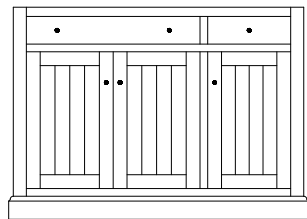

IS-76-JC
47¼"w 34½"h 24"d
w/2 drawers 3 doors
w/2 adjustable shelves