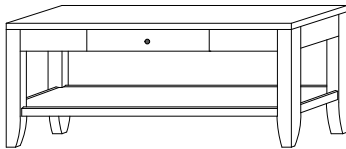

BR-1392-S
46" w x 19" h x 22" d
Coffee Table w/shelf
w/1 drawer