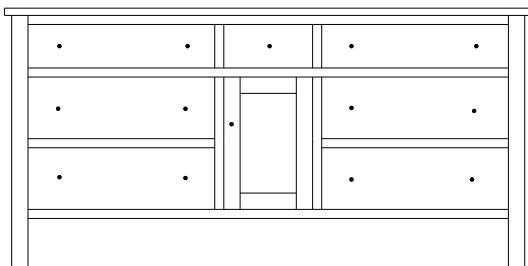

Suggested Mirrors:

MI-1731 Mirror
40"h 46"w

MI-1831 Mirror
40"h 46"w

CA-556 Dresser
72¾"w 36"h 21½"d
w/7 drawers, 1 door,
1 adjustable shelf

Suggested Mirrors:

MI-1731 Mirror
40"h 46"w

MI-1831 Mirror
40"h 46"w