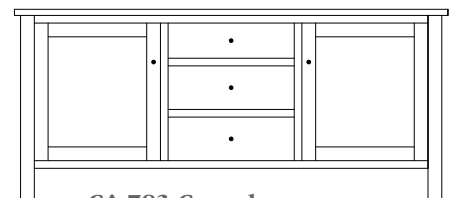

CA-783 Console

70⁷/₈"w 31"h 18"d
w/2 glass doors, 2 adjustable shelves,
& 3 drawers