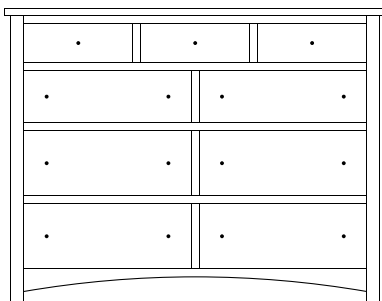

MH-2157 Dresser
58 $\frac{3}{4}$ "w 45"h 21 $\frac{1}{2}$ "d
w/9 drawers

Suggested Mirrors:

MI-1667 Mirror
32"h 42"w

MI-2067 Mirror
32"h 42"w