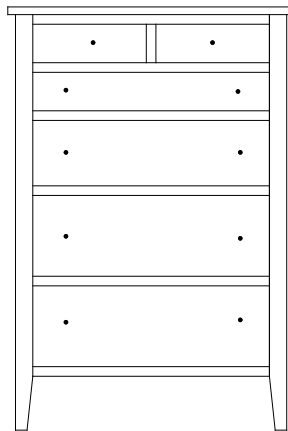

CS-1650 Chest
37¼"w 54"h 21½"d
w/6 drawers