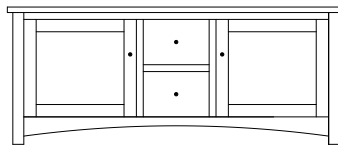

CM-1504 Console

61½"w 25"h 17½"d
w/2 glass doors, 2 adjustable shelves
& 2 drawers