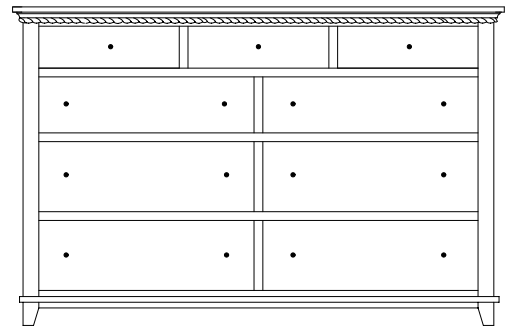

BK-2858 Dresser
69 $\frac{3}{4}$ "w 45 $\frac{1}{2}$ "h 21 $\frac{3}{4}$ "d
w/9 drawers

Suggested Mirrors:

MI-2833 Mirror
32"h 53"w