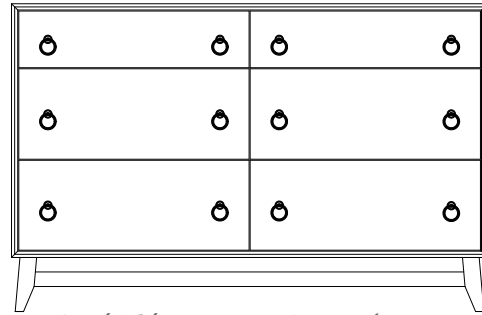

AL-4054
57¼" w 37" h 20" d
w/6 drawers

Suggested Mirrors:
MI-4030
40" h 36" w