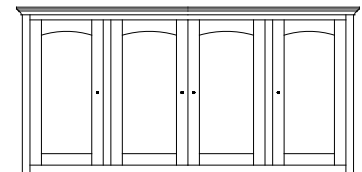

LE-35 Mule Chest Top
68¾"w 35½"h 21½"d
w/4 doors & 4 adjustable shelves