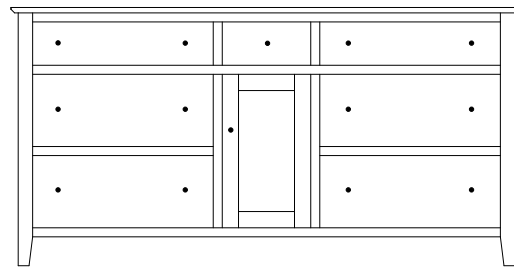

MI-2430 Mirror
40"h 36"w

SH-2031 Dresser
67 ¾"w 35 ¾"h 19 ½"d
w/6 drawers

Suggested Mirrors:

MI-2431 Mirror
40"h 46"w

SH-2032 Dresser
70 ¾"w 35 ¾"h 19 ½"d
w/7 drawers, 1 door
w/1 adjustable shelf

Suggested Mirrors: