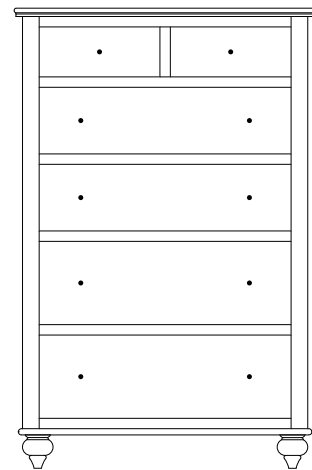

WB-1750 Chest
36 1/4"w 55 1/4"h 21"d
w/6 drawers