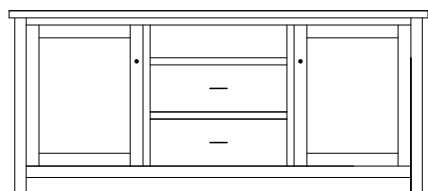

HN-5863 Console

73½"w 32¼"h 18"d
w/2 glass doors, 2 adjustable shelves,
2 drawers, & DVD area