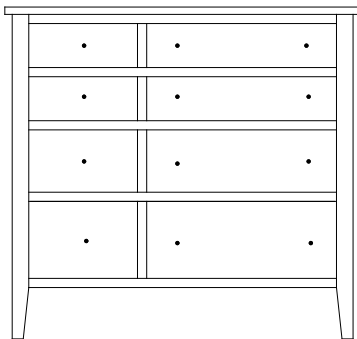

CS-1648 Chest
48¼"w 45¼"h 21½"d
w/8 drawers