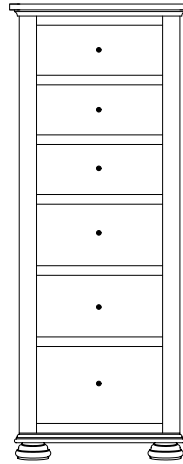

CC-2546 Lingerie
23³/₈"w 59¹/₄"h 21³/₄"d
w/7 drawers