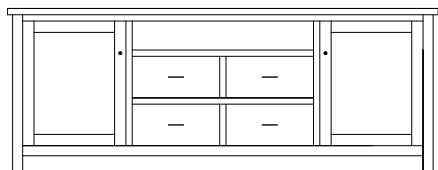

HN-5870 Console

85½"w 32¼"h 18"d
w/2 glass doors, 2 adjustable shelves,
4 drawers, & DVD area