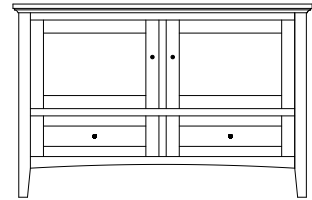

Riverton 51" Entertainment Consoles

RT-5350 Console

Shown in **Oak** with **OCS-104 Seely** & **1586-FB Knobs**

RT-5350 Console

51½"w 25"h 17½"d
w/2 glass doors, 1 adjustable shelf

RT-5351 Console

51½"w 32"h 17½"d
w/2 glass doors, 1 adjustable shelf
& DVD area