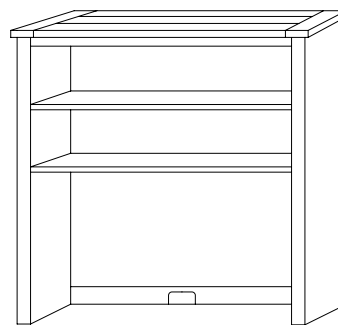

TM-3397 Study Carrel
48"w 42¼"h 13"d
w/2 adjustable shelves