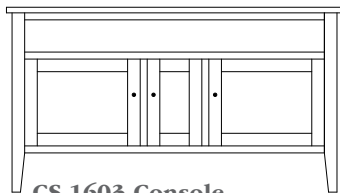

CS-1602 Console

50"w 33"h 17½"d
w/2 glass doors 1 adjustable shelf
& 2 drawers

Chelsea 60" Entertainment Consoles

CS-1606 Console

Shown in **Rustic Cherry** with **OCS-104 Seely**
& **K53005-ORB** Knobs

CS-1603 Console