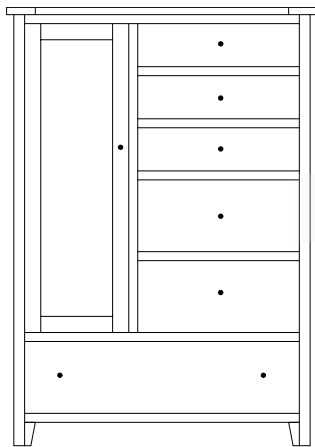

Timber Mill Miscellaneous

Option:
Mirror on
back of door

TM-3352 Chifferobe
43¼"w 61¼"h 21½"d
w/6 drawers, 1 door, 2 adj. shelves