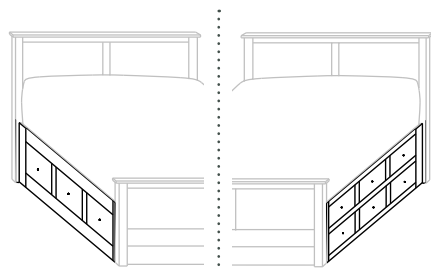

- With 3 drawers on one side and 6 drawers on other side
- 19³/₄" from floor to Box Spring

420-SR-K King – 9 drawers
420-SR-Q Queen – 9 drawers
420-SR-F Full – 9 drawers
(Twin Not Available)