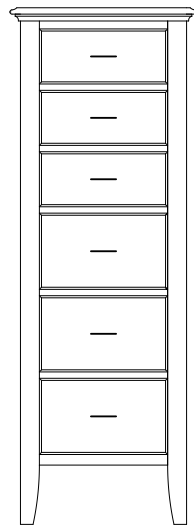

MO-1446 Lingerie
22¼"w 61"h 22¾"d
w/6 drawers