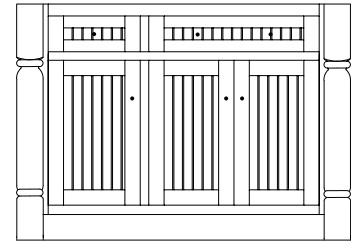

IS-1242
49¼"w 34½"h 24½"d
w/2 drawers, 3 doors
w/2 adjustable shelves