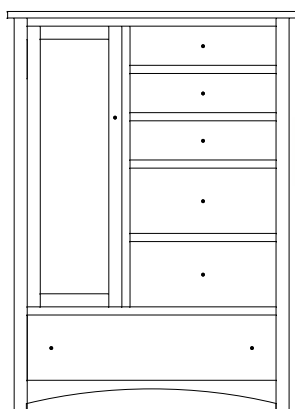

Claremont Mission Miscellaneous

Option:
Mirror on
back of door

CM-1552 Chifferobe
44¼"w 61½"h 21½"d
w/6 drawers, 1 door, 2 adj. shelves