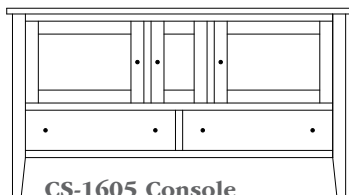

CS-1605 Console

60"w 33"h 17½"d
w/2 glass doors, 1 wood door in center,
3 adjustable shelves, & 2 Drawers