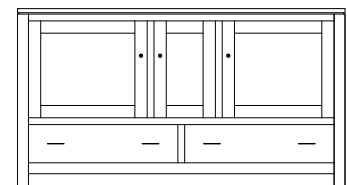

DS-5158 Console

60"w 33¼"h 16½"d
w/2 glass doors, 1 wood doors in center,
3 adjustable shelves, & 2 drawers