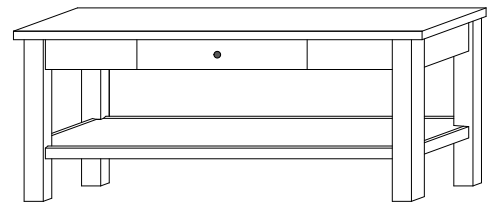

CA-592
48"w x 19"h x 24"d
Large Coffee Table w/1 drawer