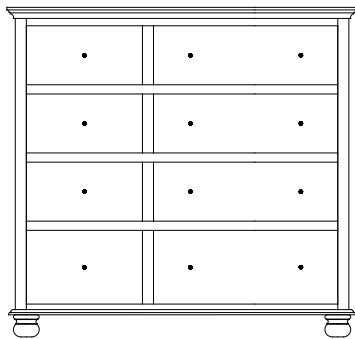

LE-341 Chest
48"w 45½"h 21"d
w/8 drawers