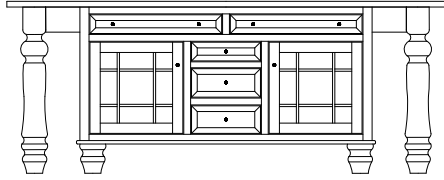

Constance Bay Island Bases

IS-205
92"w 34½"h 30"d
w/7 drawers 2 doors
w/2 adjustable shelves