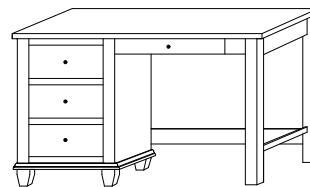

RD-3199 Student Desk
48"w 29¾"h 23"d
w/3 drawers
w/1 pencil drawer

Upgrades available on student desk:

Keyboard slideout instead of pencil drawer
File drawer instead of bottom 2 drawers