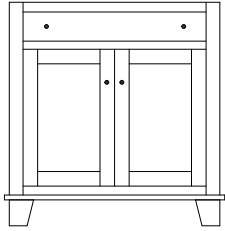

Bridgeport Island Bases

IS-2071
32½"w 34½"h 24"d
w/1 drawer 2 doors
w/1 adjustable shelf