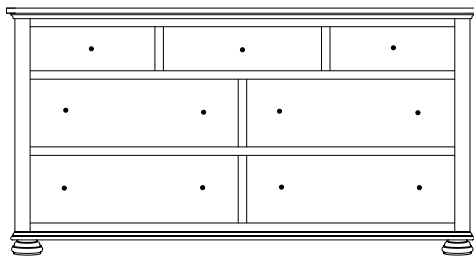

CC-2555 Dresser
69¾"w 36½"h 21¾"d
w/7 drawers

Suggested Mirrors:

MI-2531 Mirror
45"h 46"w