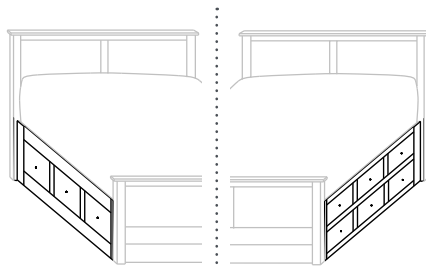

- With 3 drawers on one side and 6 drawers on other side
- 19³/₄" from floor to Box Spring

420-SR-K King – 9 drawers
420-SR-Q Queen – 9 drawers
420-SR-F Full – 9 drawers
(Twin Not Available)