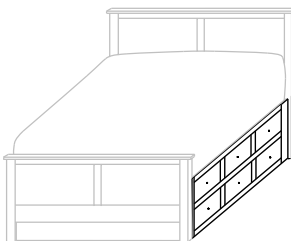

19³/₄" From Floor to Box Spring

- With 6 drawers on each side
- Twin has 6 drawers on 1 side only
- 19³/₄" from floor to Box Spring
- Inside drawer dimensions on all sizes
  6¹/₄"h 18⁷/₈"w 22¹/₂"d

654-SR-K King – 12 drawers
654-SR-Q Queen – 12 drawers
654-SR-F Full – 12 drawers
654-SR-T Twin – 6 drawers