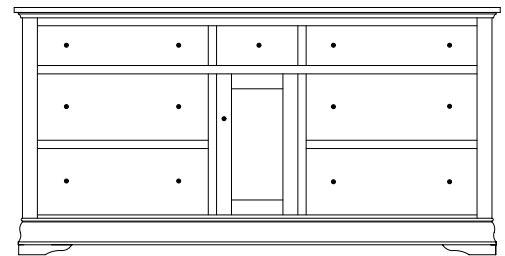

RG-2654 Dresser
59¾"w 37¼"h 21¾"d
w/7 drawers

Suggested Mirrors:

MI-2630 Mirror
40"h 36"w

RG-2656 Dresser
73¼"w 37¼"h 21¾"d
w/7 drawers, 1 door
w/1 adjustable shelf

Suggested Mirrors:

MI-2631 Mirror
40"h 46"w