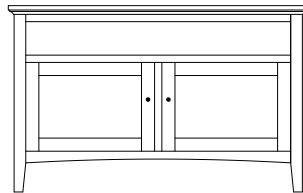

RT-5351 Console

51½"w 32"h 17½"d
w/2 glass doors, 1 adjustable shelf
& DVD area