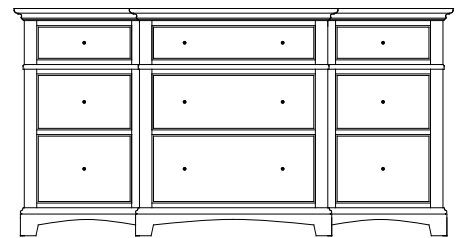

HM-1856 Dresser
69½"w 36½"h 21½"d
w/9 drawers

Suggested Mirrors:

MI-1870 Mirror
40"h 52"w