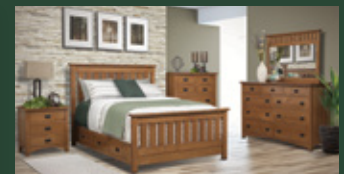

- CM-1983Q Claremont Slat Bed w/234-SR Storage Upgrade
- CM-1545 Night Stand
- CM-1551 Hi-Boy
- CM-1558 Dresser
- MI-1568 Mirror

Shown in **QWO** with **OCS-113 Michaels** and **D925-BL Hardware**