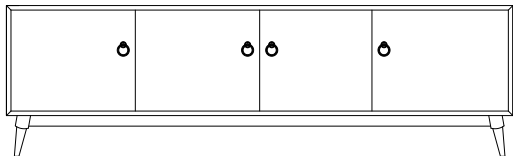

AL-4017 Console

84"w 25"h 16½"d
w/2 glass doors, 2 slab wood doors in center,
& 3 adjustable shelves