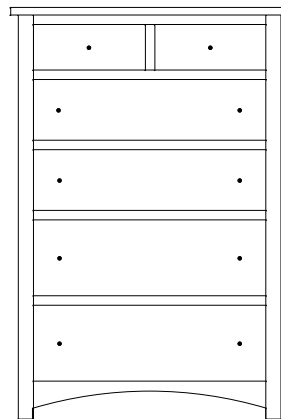

CM-1550 Chest
36 $\frac{3}{4}$ "w 54 $\frac{1}{4}$ "h 21 $\frac{1}{2}$ "d
w/6 drawers