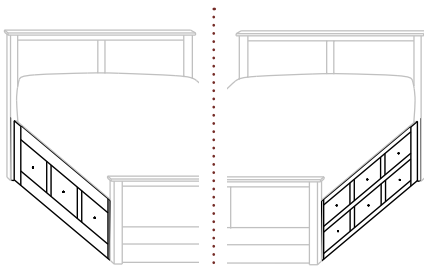

- With 3 drawers on one side and 6 drawers on other side
- 19³/₄" from floor to Box Spring

420-SR-K King – 9 drawers
420-SR-Q Queen – 9 drawers
420-SR-F Full – 9 drawers
(Twin Not Available)