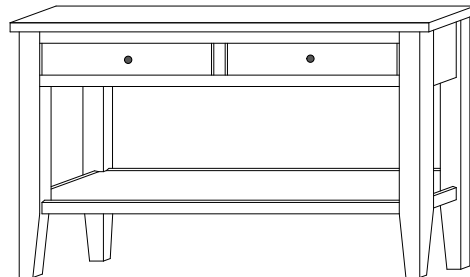

CS-1691
46"w x 29"h x 16"d
Sofa Table w/2 drawers