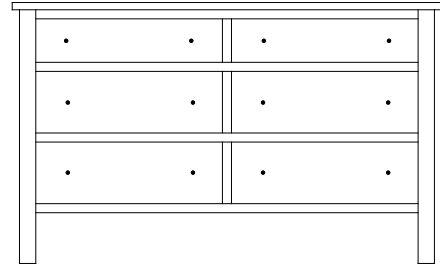

CA-554 Dresser
59¼"w 36"h 21½"d
w/6 drawers

Suggested Mirrors:

MI-1730 Mirror
40"h 36"w

MI-1830 Mirror
40"h 36"w