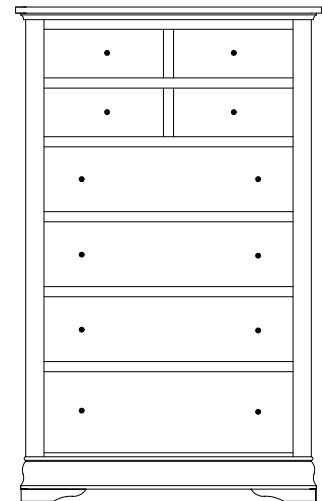

RG-2651 Hi-Boy
37 $\frac{3}{4}$ "w 61"h 21 $\frac{3}{4}$ "d
w/8 drawers