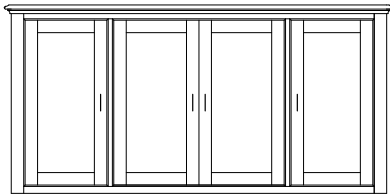

MO-1459 Mule Chest Top
70¼"w 34"h 21¾"d
w/4 door, 6 adjustable shelves