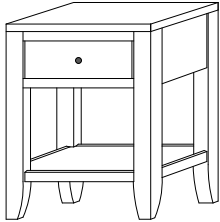

BR-1393-S
19¼" w x 24" h x 24" d
End Table w/shelf
w/1 drawer