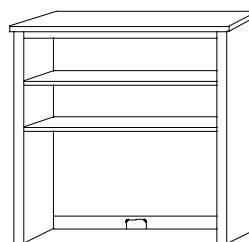

CM-1597 Study Carrel
48"w 42"h 13"d
w/2 adjustable shelves