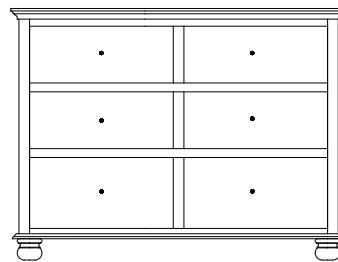

LE-365 Dresser
47¾"w 34"h 21"d
w/6 drawers

Suggested Mirrors:

MI-2130 Mirror
40"h 36"w