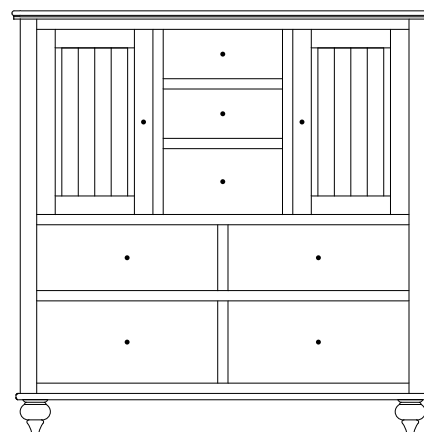

WB-1749 Chest
36 1/4"w 36 3/4"h 21"d
w/4 drawers

WB-1748 Chest
46 3/4"w 44"h 21"d
w/8 drawers

WB-1750 Chest
36 1/4"w 55 1/4"h 21"d
w/6 drawers

Wilkenburg Miscellaneous

Option:
Mirror on
back of door

WB-1752 Chifferobe
43¾"w 62½"h 21"d
w/6 drawers, 1 door, 2 adj. shelves