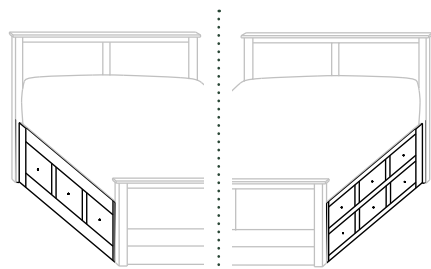

- With 3 drawers on one side and 6 drawers on other side
- 19³/₄" from floor to Box Spring

420-SR-K King – 9 drawers
420-SR-Q Queen – 9 drawers
420-SR-F Full – 9 drawers
(Twin Not Available)