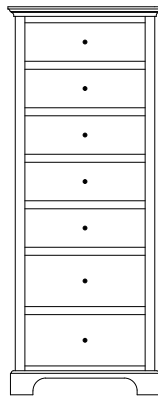

SO-120 Lingerie
24"w 60½"h 21"d
w/7 drawers