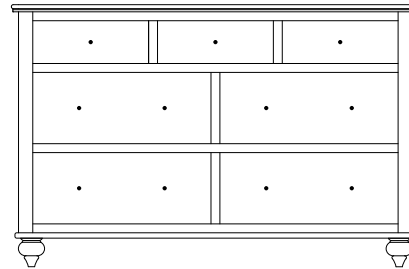

WB-1754 Dresser
57 1/4"w 36 3/4"h 21"d
w/7 drawers

Suggested Mirrors:

MI-1365 Mirror
40"h 36"w