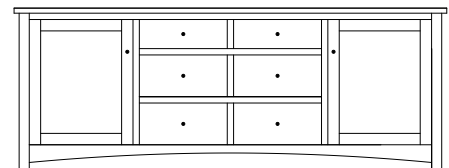

CM-1521 Console

85½"w 32"h 17½"d
w/2 glass doors, 2 adjustable shelves,
& 6 drawers