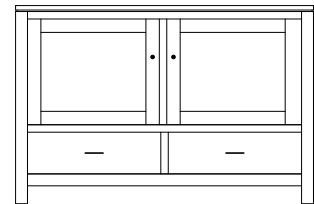

DS-5152 Console

50"w 33¼"h 16½"d
w/2 glass doors 1 adjustable shelf
& 2 drawers