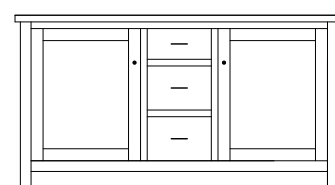

HN-5858 Console

61½"w 32¼"h 18"d
w/2 glass doors, 2 adjustable shelves, & 3 drawers