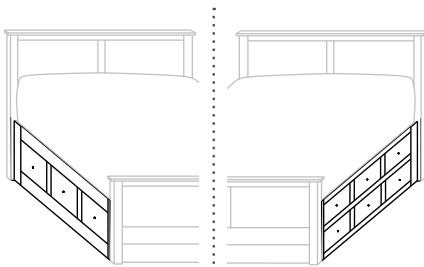

- With 3 drawers on one side and 6 drawers on other side
- 19³/₄" from floor to Box Spring

420-SR-K King – 9 drawers
420-SR-Q Queen – 9 drawers
420-SR-F Full – 9 drawers
(Twin Not Available)