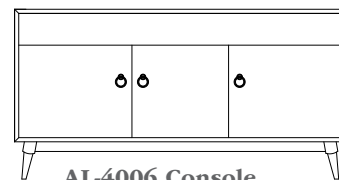

AL-4006 Console

60"w 30¾"h 16½"d
w/2 glass doors, 1 slab wood door in center, 3 adjustable Shelves, & DVD area