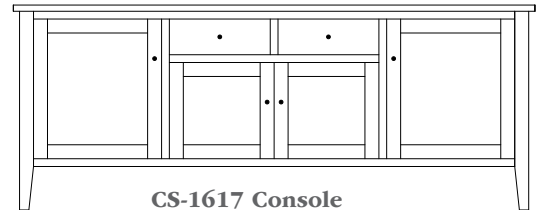

CS-1617 Console

84"w 33"h 17½"d
w/2 glass doors, 2 wood doors in center,
2 adjustable shelves & 2 drawers