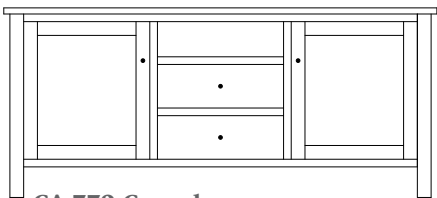

CA-779 Console

70⁷/₈"w 31"h 18"d
w/2 glass doors, 2 adjustable shelves,
2 drawers, & DVD area