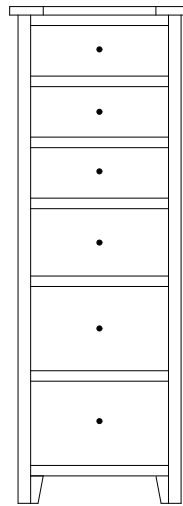

TM-3346 Lingerie
21 $\frac{3}{8}$ "w 59 $\frac{1}{4}$ "h 21 $\frac{1}{2}$ "d
w/6 drawers