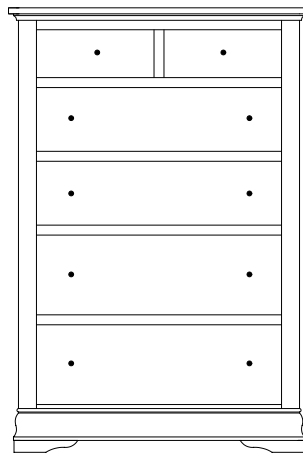

RG-2650 Chest
37 $\frac{3}{4}$ "w 55 $\frac{3}{4}$ "h 21 $\frac{3}{4}$ "d
w/6 drawers