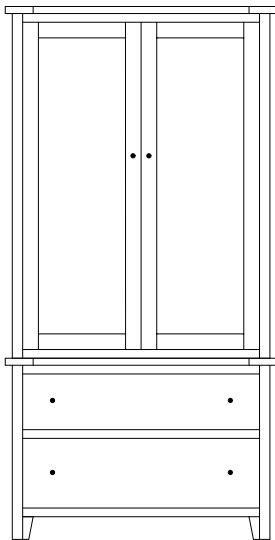

TM-3362 Armoire
39"w 76½"h 21½"d
w/2 drawers, (top drawer w/divider)
w/2 doors, 2 adj. shelves & closet rod