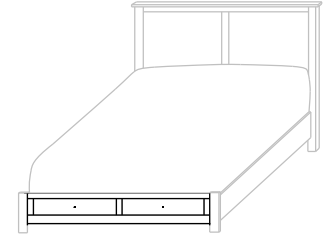

- 12³/₄" from floor to Box Spring
- Inside drawer dimensions
  6¹/₄"h 22¹/₂"d
  (King) 31" w   (Queen) 23¹/₄" w
  (Full) 19⁵/₈" w   (Twin) 29¹/₄" w

685-FDS-K King – 2 drawers
685-FDS-Q Queen – 2 drawers
685-FDS-F Full – 2 drawers
685-FDS-T Twin – 1 drawer