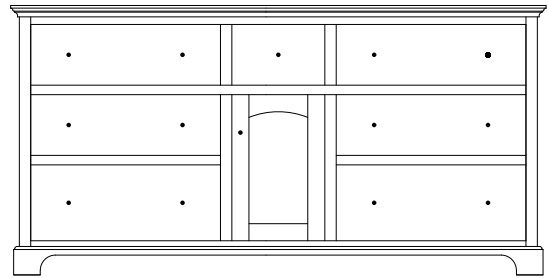

SO-132 Dresser
71"w 35½"h 21"d
w/7 drawers, 1 door,
1 adjustable shelf

Suggested Mirrors:

MI-2131 Mirror
40"h 46"w