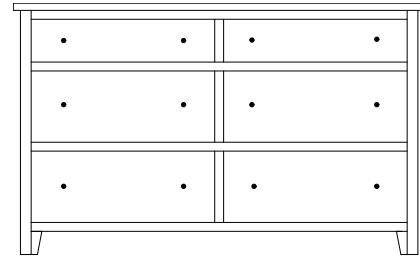

OD-2754 Dresser
57¾"w 35¼"h 21½"d
w/6 drawers

Suggested Mirrors:

MI-2730 Mirror
40"h 36"w