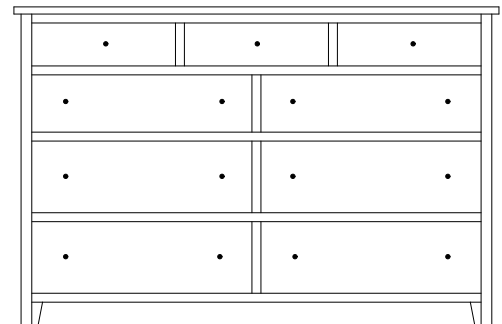

OD-2756 Dresser
71¼"w 35¼"h 21½"d
w/7 drawers, 1 door
w/1 adjustable shelf

Suggested Mirrors:

MI-2731 Mirror
40"h 46"w

OD-2757 59" Dresser
57¾"w 44½"h 21½"d
w/9 drawers

Suggested Mirrors:

MI-2732 Mirror
32"h 42"w