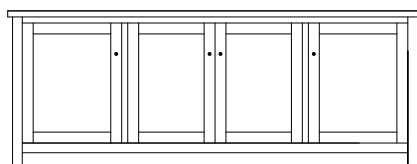

HN-5872 Console

85½"w 32¼"h 18"d
w/2 glass doors, 2 wood doors in center,
& 3 adjustable shelves