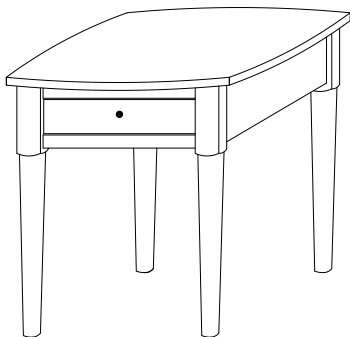

CN-5293
23 $\frac{1}{4}$ "w x 23 $\frac{3}{4}$ "h x 28"d
End Table w/1 drawer