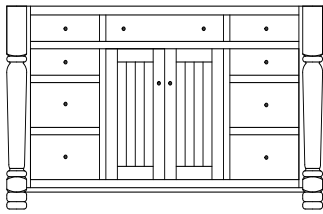

IS-86-JC
61¾"w 34½"h 24½"d
w/9 drawers 2 doors
w/1 adjustable shelf