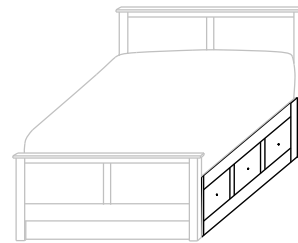

- With 3 drawers on each side
- 19³/₄" from floor to Box Spring
- Inside drawer dimensions on all sizes
  10¹/₄"h 18⁷/₈"w 22¹/₂"d

325-SR-K King – 6 drawers
325-SR-Q Queen – 6 drawers
325-SR-F Full – 6 drawers
325-SR-T Twin – 3 drawers