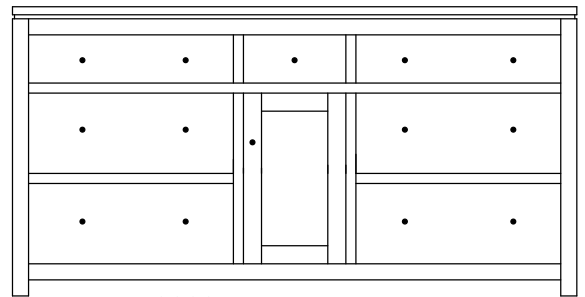

Suggested Mirrors:

MI-2471
39¼"h 44"w

LM-2332 Dresser
70"w 36"h 19½"d
w/7 drawers, 1 door,
1 adjustable shelf

Suggested Mirrors:

MI-2471
39¼"h 44"w

LM-2343 Dresser
56¼"w 43¼"h 19½"d
w/8 drawers

Suggested Mirrors: