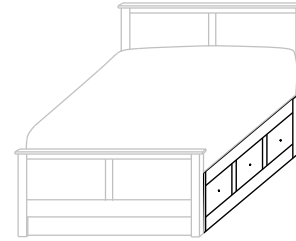

- With 3 drawers on each side
- 19³/₄" from floor to Box Spring
- Inside drawer dimensions on all sizes
  10¹/₄"h 18⁷/₈"w 22¹/₂"d

325-SR-K King – 6 drawers
325-SR-Q Queen – 6 drawers
325-SR-F Full – 6 drawers
325-SR-T Twin – 3 drawers