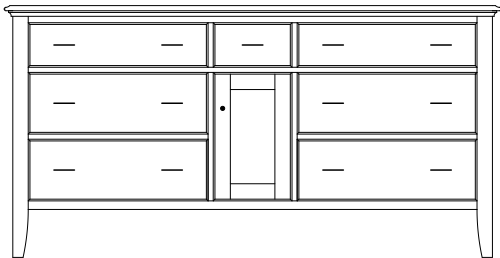

MI-1431
40"h 46"w

MO-1456 Dresser
72½"w 36¾"h 21¾"d
w/7 drawers, 1 door,
1 adjustable shelf

Suggested Mirrors:
MI-1431
30"h 46"w

MO-1460 Dresser
60¼"w 46"h 21¾"d
w/8 drawers

Suggested Mirrors:
MI-1432
32"h 42"w