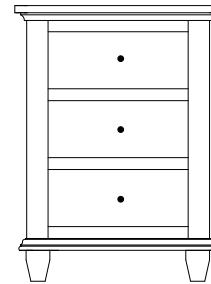

RD-3142 Night Stand
21 $\frac{3}{4}$ "w 29"h 17 $\frac{3}{4}$ "d
w/3 drawers