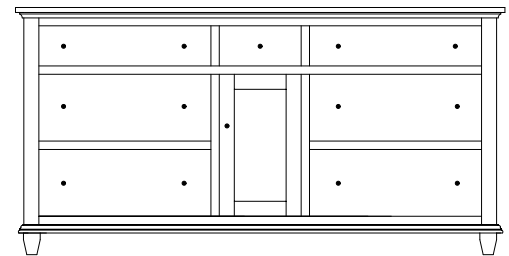

Suggested Mirrors:

MI-3130 Mirror
40"h 36"w

RD-3156 Dresser
72 $\frac{1}{4}$ "w 35 $\frac{3}{4}$ "h 21 $\frac{1}{2}$ "d
w/7 drawers, 1 door
w/1 adjustable shelf

Suggested Mirrors:

MI-3131 Mirror
40"h 46"w