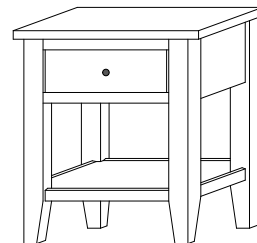

CS-1693
21¼"w x 24"h x 26"d
End Table w/1 drawer