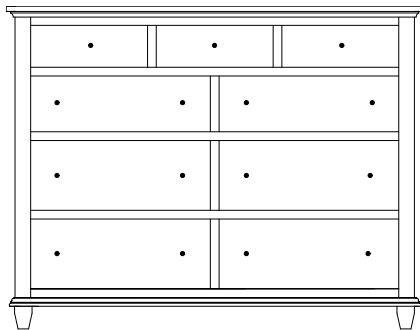

RD-3157 Dresser
58 $\frac{3}{4}$ "w 45"h 21 $\frac{1}{2}$ "d
w/9 drawers

Suggested Mirrors:

MI-3132 Mirror
32"h 42"w