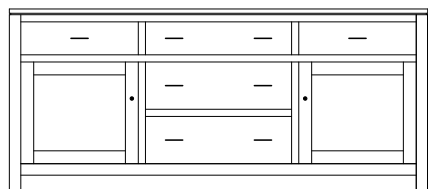

DS-5163 Console

72"w 32"h 16½"d
w/2 glass doors, 2 adjustable shelves,
& 5 drawers