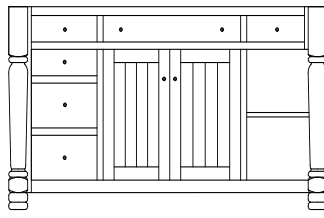

IS-99L-JC / IS-99R-JC
62"w 34½"h 24½"d
w/6 drawers 2 doors
w/1 adjustable shelf, 1 open shelf