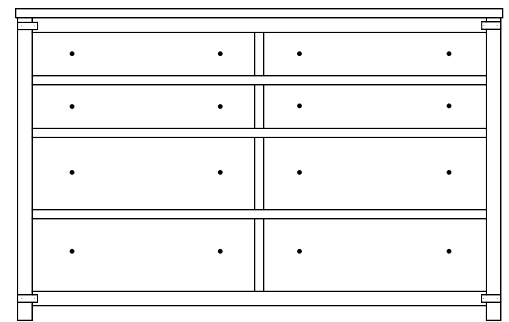

LN-2344 Dresser
67¼"w 43"h 19¾"d
w/8 drawers

Suggested Mirrors:

MI-2373 Mirror
32½"h 50½"w