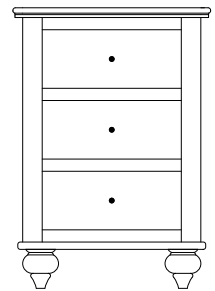

WB-1742 Night Stand
20½"w 28¾"h 19"d
w/3 drawers