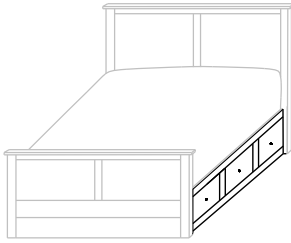

Storage Rail Upgrades

12³/₄" From Floor to Box Spring

- With 3 drawers on each side
- 12³/₄" from floor to Box Spring
- Inside drawer dimensions on all sizes
  9¹/₄"h 18⁷/₈"w 22¹/₂"d

532-SR-K King – 6 drawers
532-SR-Q Queen – 6 drawers
532-SR-F Full – 6 drawers
532-SR-T Twin – 3 drawers