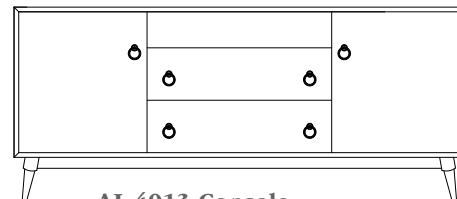

AL-4010 Console

72"w 25"h 16½"d
 w/2 glass doors, 2 slab wood doors in center,
 & 3 adjustable shelves

AL-4011 Console

72"w 25"h 16½"d
 w/2 glass doors, 2 adjustable shelves
 & 2 drawers

AL-4012 Console

72"w 30¾"h 16½"d
 w/2 glass doors, 2 slab wood doors in center,
 3 adjustable shelves, & DVD area