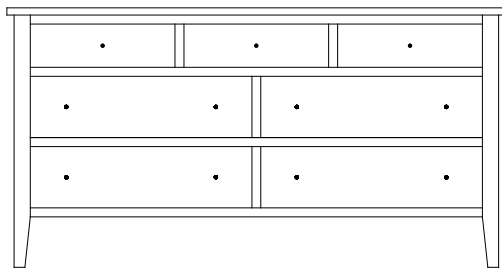

CS-1657 Dresser shown with MI-1632 Mirror

CS-1655 Dresser
69¼"w 36"h 21½"d
w/7 drawers

Suggested Mirrors:

MI-1631 Mirror
40"h 46"w

MI-1731 Mirror
40"h 46"w

MI-1831 Mirror
40"h 46"w