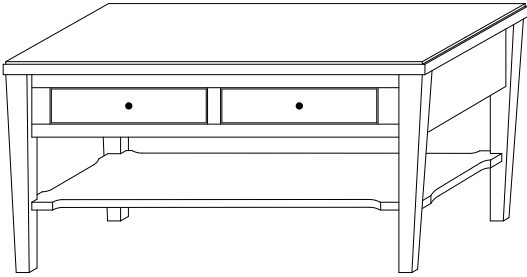

Kenton Occasionals

KT-5490
40½"w x 19"h x 22½"d
Coffee Table w/2 drawers