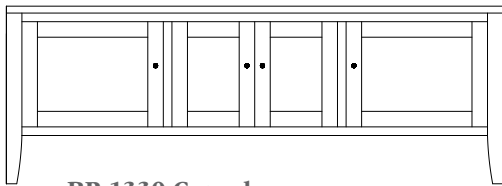

BR-1329 Console
60"w 34"h 16½"d
w/2 glass doors, 1 wood door in
center, 3 adjustable shelves,
& 2 drawers

Barrington 72" Entertainment Consoles

BR-1300 Console

Shown in **Brown Maple** with **FC-47872** Bel-Aire & **K272-SN** Pulls on Drawers, **K800-SN** Knobs on Doors