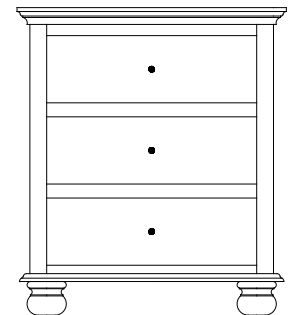

LE-311 Night Stand
18"w 28"h 19"d
w/1 drawer

LE-312 Night Stand
18"w 28"h 19"d
w/1 drawer, 1 door

LE-313 Night Stand
18"w 28"h 19"d
w/3 drawers

LE-314 Night Stand
24"w 28"h 19"d
w/1 drawer

LE-315 Night Stand
24"w 28"h 19"d
w/1 drawer, 1 door