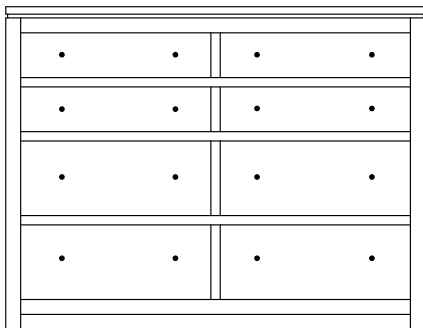

Suggested Mirrors:

MI-2471
39¼"h 44"w

LM-2332 Dresser
70"w 36"h 19½"d
w/7 drawers, 1 door,
1 adjustable shelf

Suggested Mirrors:

MI-2471
39¼"h 44"w

LM-2343 Dresser
56¼"w 43¼"h 19½"d
w/8 drawers

Suggested Mirrors: