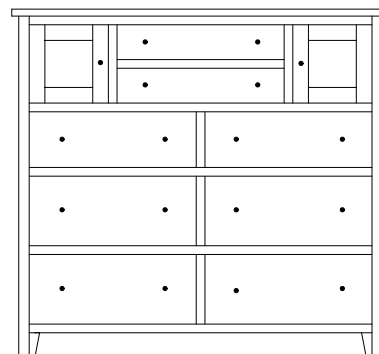

OD-2753 His & Hers Chest
54¼"w 49¾"h 21½"d
w/8 drawers, 2 doors