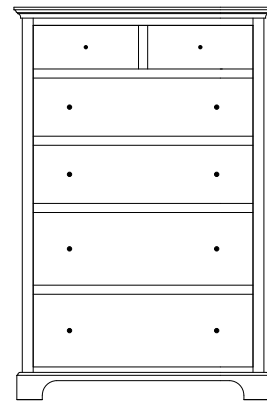

SO-162 Chest
36"w 54"h 21"d
w/6 drawers