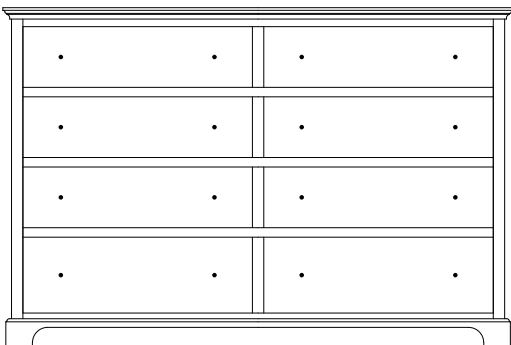

SO-134 Dresser
67¾"w 46¾"h 21"d
w/8 drawers

Suggested Mirrors:

MI-2133 Mirror
32"h 52"w