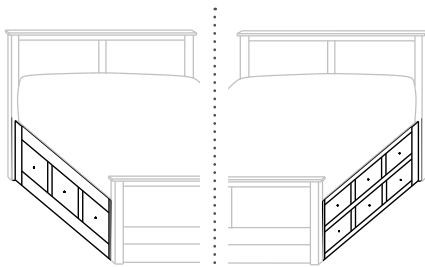

- With 3 drawers on one side and 6 drawers on other side
- 19³/₄" from floor to Box Spring

420-SR-K King – 9 drawers
420-SR-Q Queen – 9 drawers
420-SR-F Full – 9 drawers
(Twin Not Available)