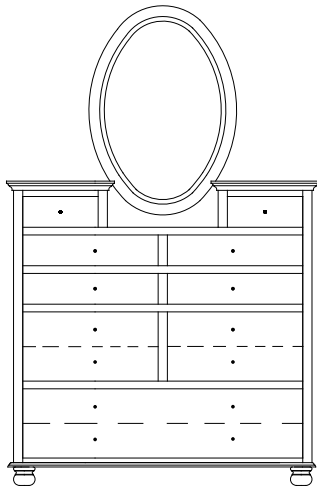

LE-336 Studio w/Mirror
51¼"w 80½"h 21"d
w/9 drawers