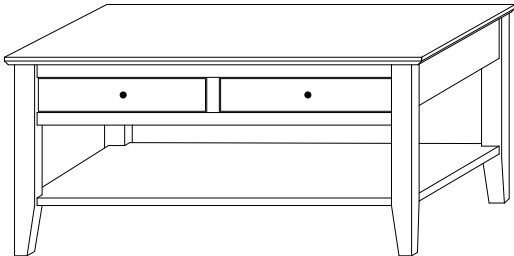

GB-5594

Standard Hardware

4425-BL Knob

Go to the Hardware & Stains section for upgrade options.

Gambo Occasionals

GB-5590
41½"w x 18¾"h x 23½"d
Coffee Table w/2 drawers

GB-5591
45½"w x 28¾"h x 15½"d
Sofa Table w/2 drawers