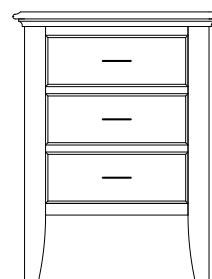

MO-1442 Night Stand
22¼"w 28¾"h 17¾"d
w/3 drawers