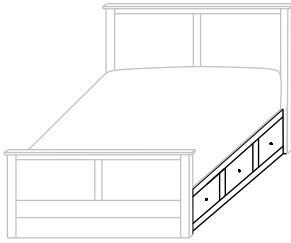

Luellen Storage Rail Upgrades

12³/₄" From Floor to Box Spring

- With 3 drawers on each side
- 12³/₄" from floor to Box Spring
- Inside drawer dimensions on all sizes
  9¹/₄"h 18⁷/₈"w 22¹/₂"d

532-SR-K King – 6 drawers
532-SR-Q Queen – 6 drawers
532-SR-F Full – 6 drawers
532-SR-T Twin – 3 drawers