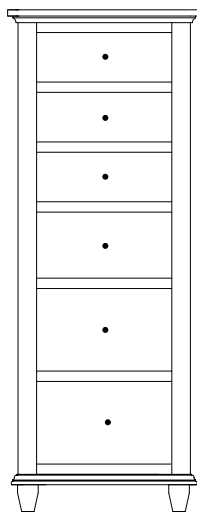

RD-3146 Lingerie
23 $\frac{3}{8}$ "w 60 $\frac{3}{4}$ "h 21 $\frac{3}{4}$ "d
w/6 drawers

RD-3147 Lingerie
23 $\frac{3}{8}$ "w 60 $\frac{3}{4}$ "h 21 $\frac{3}{4}$ "d
w/4 drawers, 1 wood door,
1 adjustable shelf