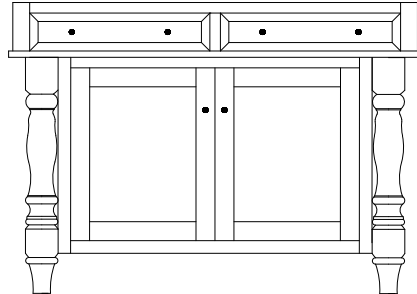

IS-1026
 49"w 34½"h 24½"d
 w/2 drawers 2 doors
 w/1 adjustable shelf

IS-1027
 62"w 34½"h 24½"d
 w/5 drawers 2 doors
 w/2 adjustable shelves

Standard Hardware

1¼" Wood Knobs

*See the **Hardware & Stains** section for available hardware upgrades.*