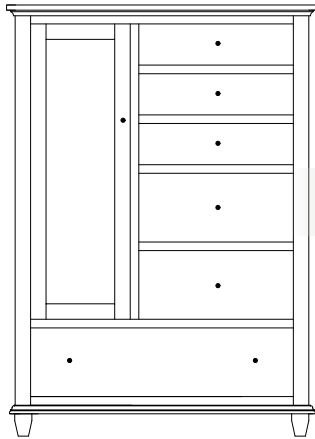

Rosedale Miscellaneous

Option:
Mirror on
back of door

RD-3152 Chifferobe
45¼"w 62¾"h 21¾"d
w/6 drawers, 1 door, 2 adj. shelves