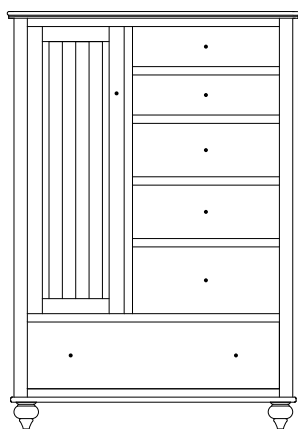

Wilkenburg Miscellaneous

Option:
Mirror on
back of door

WB-1752 Chifferobe
43¾"w 62½"h 21"d
w/6 drawers, 1 door, 2 adj. shelves