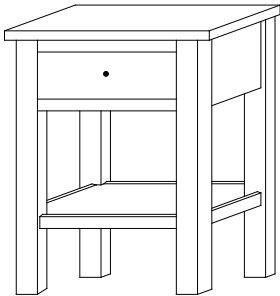

Shown in **Brown Maple** with **FC-47874 Stockton** and **K558-SI Hardware**

Cabin Creek Night Stands

CA-542
Night Stand shown

Sliding top option available on all night stands
(Hidden compartment w/Lock)