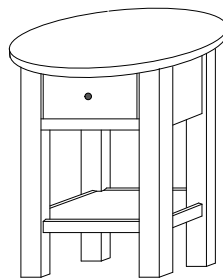

CA-675
24"w x 24"h x 27"d
Oval Top Table w/1 drawer