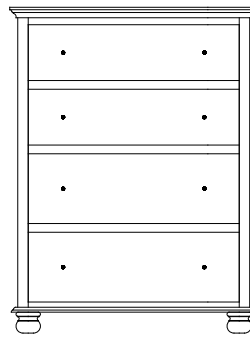

LE-320 Lingerie
24"w 61"h 21"d
w/7 drawers

Available with
mirror panel
in door (LE-322)

LE-321 Lingerie
24"w 61"h 21"d
w/5 drawers, 1 wood door,
1 adjustable shelf

LE-341 Chest
48"w 45½"h 21"d
w/8 drawers