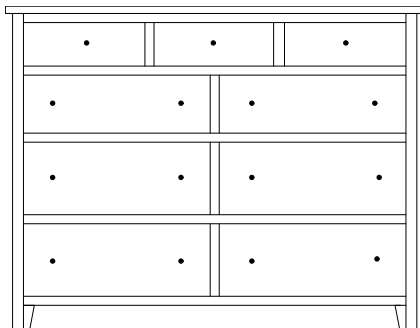

OD-2757 59" Dresser
57¾"w 44½"h 21½"d
w/9 drawers

Suggested Mirrors:

MI-2732 Mirror
32"h 42"w