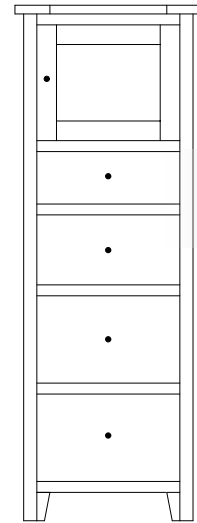

Timber Mill Lingeries & Chests

TM-351
Hi-Boy shown

TM-3346 Lingerie
21 $\frac{3}{8}$ "w 59 $\frac{1}{4}$ "h 21 $\frac{1}{2}$ "d
w/6 drawers

Available with
mirror in
door panel

TM-3347 Lingerie
21 $\frac{3}{8}$ "w 59 $\frac{1}{4}$ "h 21 $\frac{1}{2}$ "d
w/4 drawers, 1 wood door,
1 adjustable shelf