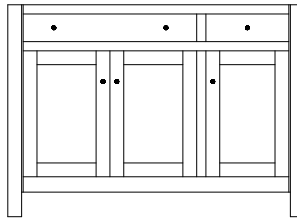

IS-805
47¾"w 34½"h 24½"d
w/2 drawers 3 doors
w/2 adjustable shelves