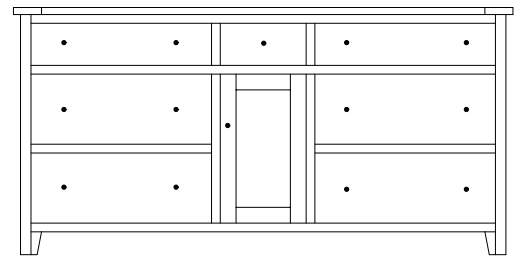

MI-3331 Mirror
40"h 46"w

TM-3357 Dresser
57¾"w 44¾"h 21½"d
w/9 drawers

Suggested Mirrors:

MI-3332 Mirror
32"h 42"w

TM-3354 Dresser
57¾"w 35½"h 21½"d
w/6 drawers

Suggested Mirrors:

MI-3330 Mirror
40"h 36"w

TM-3356 Dresser
71¼"w 35½"h 21½"d
w/7 drawers, 1 door
w/1 adjustable shelf