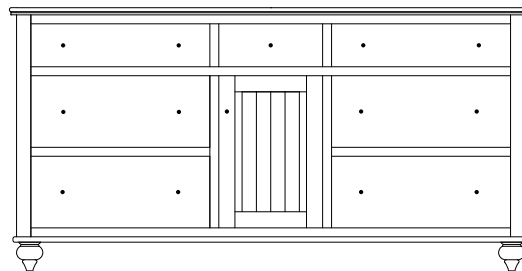

Wilkenburg Dressers

WB-1754 Dresser shown with MI-1365 Mirror

WB-1754 Dresser
57 1/4"w 36 3/4"h 21"d
w/7 drawers

Suggested Mirrors:

MI-1365 Mirror
40"h 36"w

WB-1756 Dresser
73"w 36 3/4"h 21"d
w/7 drawers, 1 door
w/1 adjustable shelf