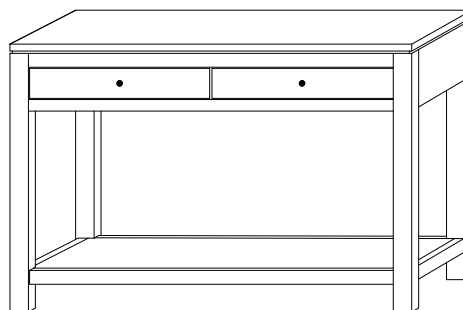

DS-5191
43½"w x 29"h x 13½"d
Sofa Table w/2 drawers