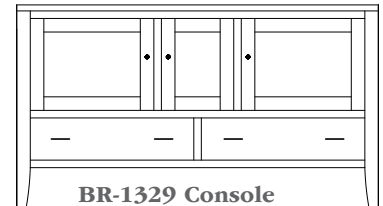

BR-1329 Console
60"w 34"h 16½"d
w/2 glass doors, 1 wood door in
center, 3 adjustable shelves,
& 2 drawers