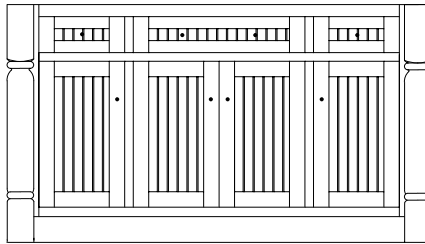

IS-1244
62"w 34½"h 24½"d
w/3 drawers, 4 doors
w/3 adjustable shelves