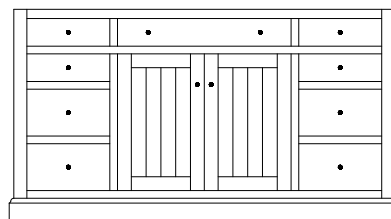

IS-78-JC
62"w 34½"h 24"d
w/9 drawers 2 doors
w/1 adjustable shelf

IS-79-JC
32½"w 34½"h 18"d
w/1 drawer 2 doors
w/1 adjustable shelf

Standard Hardware

1¼" Wood Knobs

See the *Hardware & Stains* section for available hardware upgrades.