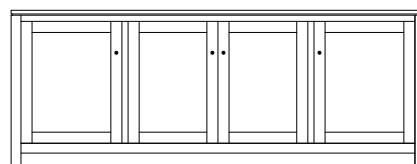

DS-5172 Console

84"w 32"h 16½"d
w/2 glass doors, 2 wood doors in center,
& 3 adjustable shelves