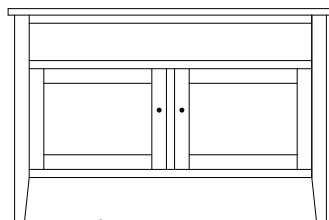

CS-1601 Console

50"w 33"h 17½"d
w/2 glass doors, 1 adjustable shelf
& DVD area