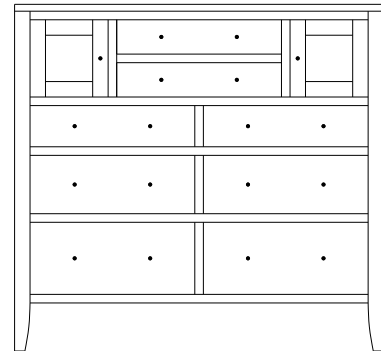

BR-1363 Chest
35¼"w 54"h 20½"d
w/5 drawers

BR-1351 Door Chest
42¾"w 50½"h 20½"d
w/5 drawers, 1 door

Barrington Miscellaneous

Option:
Mirror on
back of door

BR-1352 Chifferobe
42³/₄"w 62¹/₄"h 20¹/₂"d
w/6 drawers, 1 door, 2 adj. shelves