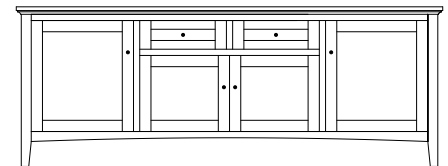

RT-5369 Console

85½"w 32"h 17½"d
w/2 glass doors, 2 wood doors in center,
3 adjustable shelves, & 2 drawers