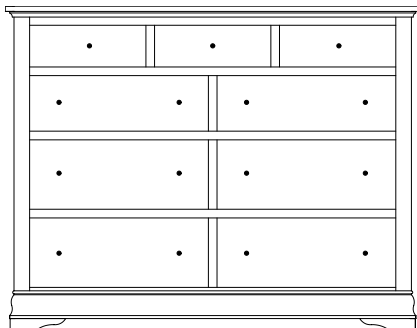

RG-2657 Dresser
59¾"w 46½"h 21¾"d
w/9 drawers

Suggested Mirrors:

MI-2632 Mirror
32"h 42"w