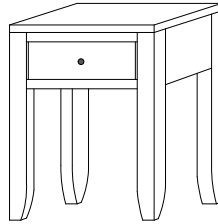

BR-1393-O
19¼" w x 24" h x 24" d
End Table Open w/no shelf
w/1 drawer