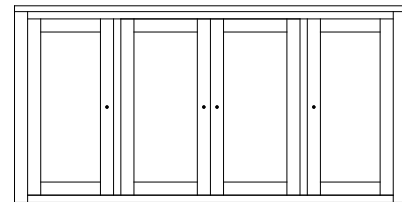

BR-1359 Mule Chest Top
67¹/₄"w 33¹/₄"h 20¹/₂"d
w/4 doors & 6 adjustable shelves