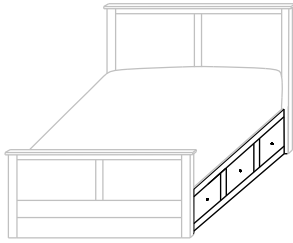

Headboard Only

AL-4033K-HB (King)
48" high

AL-4033Q-HB (Queen)
48" high

AL-4033F-HB (Full)
48" high

AL-4033T-HB (Twin)
48" high

Allentown Storage Rail Upgrades

12³/₄" From Floor to Box Spring

- With 3 drawers on each side
- 12³/₄" from floor to Box Spring
- Inside drawer dimensions on all sizes
9¹/₄"h 18⁷/₈"w 22¹/₂"d