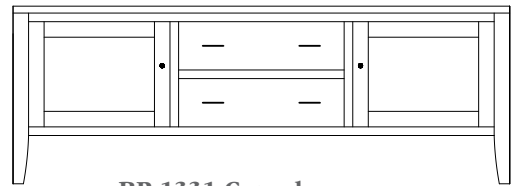

BR-1331 Console

72"w 25¾"h 16½"d
w/2 glass doors, 2 adjustable shelves
& 2 drawers