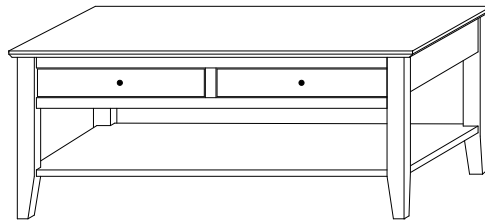

Shown in **QWO** with **OCS-113 Michaels**
& **4425-BL Knobs**

GB-5590
41½"w x 18¾"h x 23½"d
Coffee Table w/2 drawers

GB-5591
45½"w x 28¾"h x 15½"d
Sofa Table w/2 drawers

GB-5592
47½"w x 18¾"h x 23½"d
Coffee Table w/2 drawers