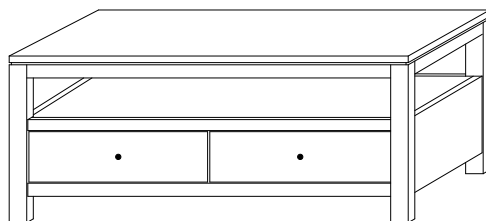

DS-5192
45½"w x 19"h x 21½"d
Coffee Table w/2 drawers