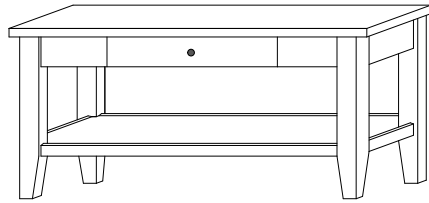

Chelsea Occasionals

CS-1690
42"w x 19"h x 24"d
Small Coffee Table w/1 drawer