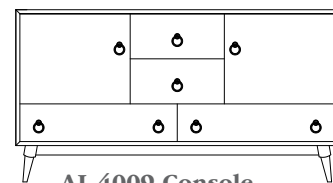

AL-4009 Console

60"w 32"h 16½"d
w/2 glass doors, 2 adjustable shelves, & 4 drawers