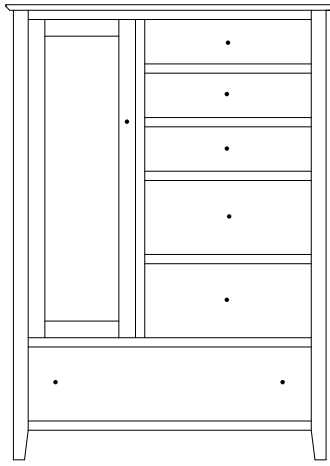

Shoreview Miscellaneous

Option:
Mirror on
back of door

SH-2028 Chifferobe
44 1/4"w 61 1/2"h 19 1/2"d
w/6 drawers, 1 door, 2 adj. shelves