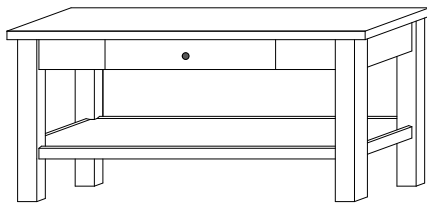

CA-590
42"w x 19"h x 24"d
Small Coffee Table w/1 drawer