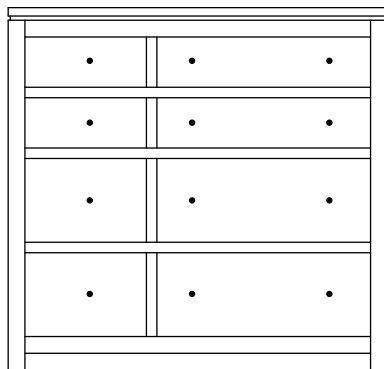

LM-2341 Chest
45¼"w 43¼"h 19½"d
w/8 drawers