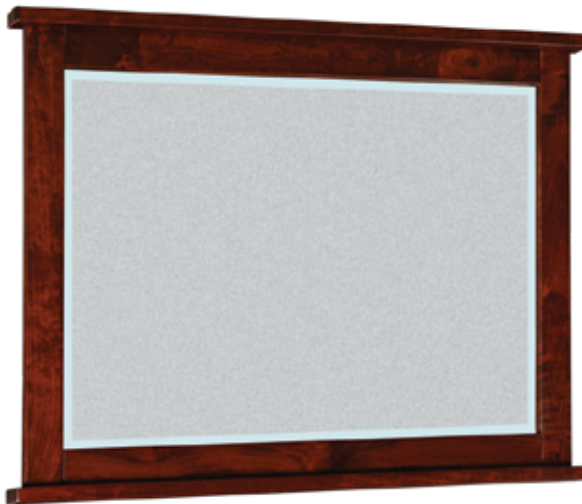

Beveled Mirror

MI-1730 Mirror
40"high 36"wide

MI-1731 Mirror
40"high 46"wide

MI-1732 Mirror
32"high 42"wide

MI-1733 Mirror
32"high 52"wide