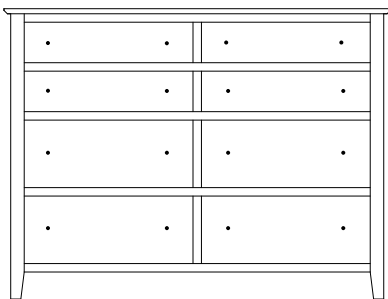

SH-2043 Tall Dresser
57 ¼"w 43"h 19 ½"d
w/8 drawers

Suggested Mirrors:

MI-2432 Mirror
32"h 42"w