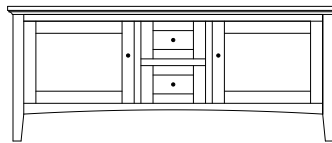

RT-5354 Console

61½"w 25"h 17½"d
w/2 glass doors, 2 adjustable shelves,
& 2 drawers