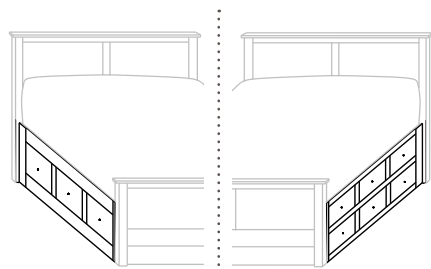

- With 3 drawers on one side and 6 drawers on other side
- 19³/₄" from floor to Box Spring

420-SR-K King – 9 drawers
420-SR-Q Queen – 9 drawers
420-SR-F Full – 9 drawers
(Twin Not Available)