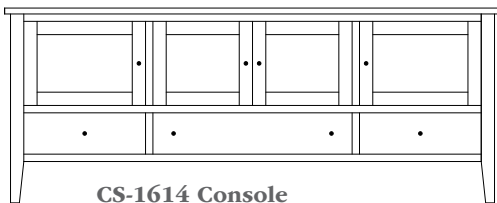

CS-1614 Console

84"w 33"h 17½"d
w/2 glass doors, 2 wood doors in center,
3 adjustable shelves & 3 drawers