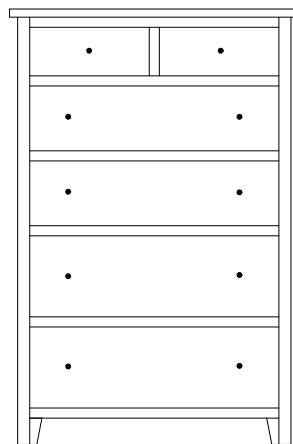

OD-2750 Chest
35 $\frac{3}{4}$ "w 53 $\frac{3}{4}$ "h 21 $\frac{1}{2}$ "d
w/6 drawers