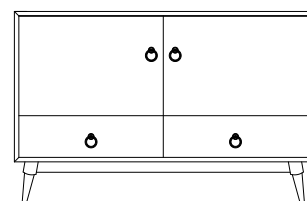

AL-4003 Console

50"w 32"h 16½"d
w/2 glass doors & 1 adjustable shelf & 2 drawers

Allentown 60" Entertainment Consoles

AL-4004 Console

Shown in **Wormy Maple** with #4083 Base FC-50240 Carbon & 264-192-BNBDL Pulls