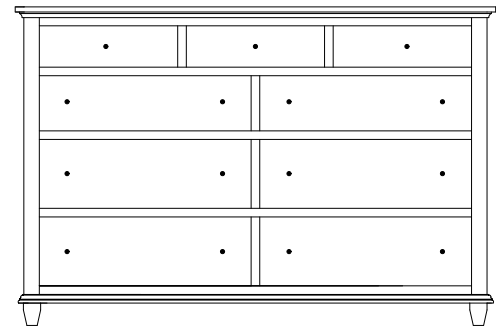

RD-3158 Dresser
68 $\frac{3}{4}$ "w 45"h 21 $\frac{1}{2}$ "d
w/9 drawers

Suggested Mirrors:

MI-3133 Mirror
32"h 52"w