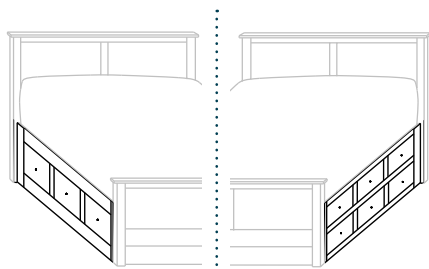

- With 3 drawers on one side and 6 drawers on other side
- 19³/₄" from floor to Box Spring

420-SR-K King – 9 drawers
420-SR-Q Queen – 9 drawers
420-SR-F Full – 9 drawers
(Twin Not Available)