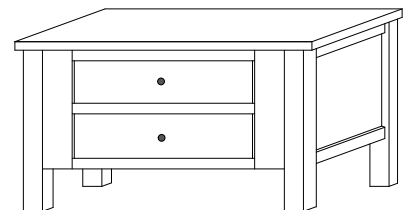

CA-678
35"w x 19"h x 35"d
Coffee Table w/2 drawers