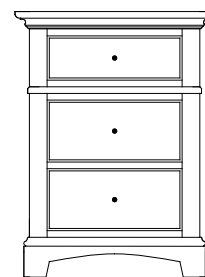

HM-1842 Night Stand
22½"w 30"h 17½"d
w/3 drawers