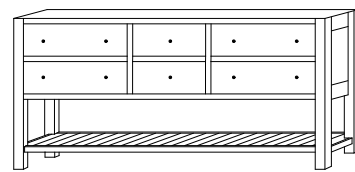

VOS142-72
72"w 35"h 21½"d
with 2 Drawers, 2 Doors