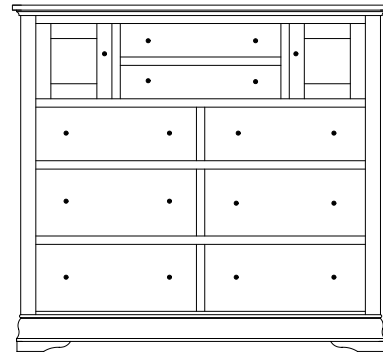

RG-2653 His & Hers Chest
56¼"w 51¾"h 21¾"d
w/8 drawers, 2 doors