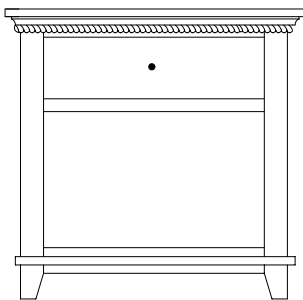

BK-2843 Night Stand
28 $\frac{1}{2}$ "w 28 $\frac{1}{4}$ "h 17 $\frac{3}{4}$ "d
w/1 drawer