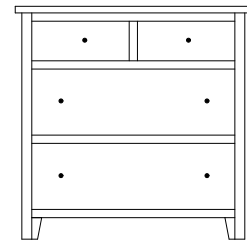

OD-2749 Chest
35 $\frac{3}{4}$ "w 35 $\frac{1}{4}$ "h 21 $\frac{1}{2}$ "d
w/4 drawers