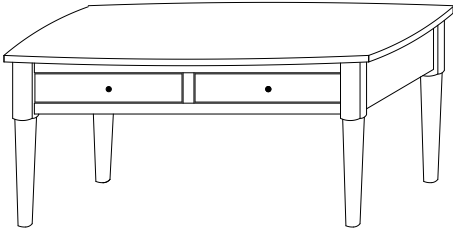

Shown in **Rustic Cherry** with **OCS-104 Seely** & **K800-SN** Knobs

CN-5275
17¼"w x 23¾"h x 17"d
Round Table

CN-5290
44"w x 18¾"h x 26"d
Coffee Table w/2 drawers

CN-5292
50"w x 18¾"h x 26"d
Coffee Table w/2 drawers