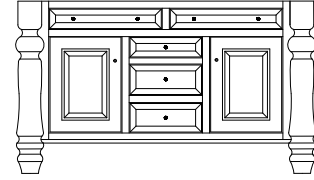

IS-207
62½"w 34½"h 24½"d
w/5 drawers 2 doors
w/2 adjustable shelves