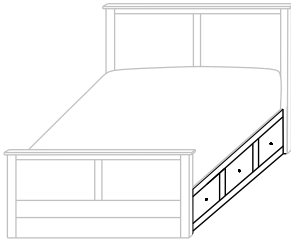

Regency Storage Rail Upgrades

12³/₄" From Floor to Box Spring

- With 3 drawers on each side
- 12³/₄" from floor to Box Spring
- Inside drawer dimensions on all sizes
  9¹/₄"h 18⁷/₈"w 22¹/₂"d

532-SR-K King – 6 drawers
532-SR-Q Queen – 6 drawers
532-SR-F Full – 6 drawers
532-SR-T Twin – 3 drawers