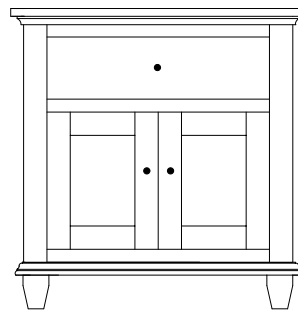

RD-3144 Night Stand
28 $\frac{1}{2}$ "w 29"h 17 $\frac{3}{4}$ "d
w/1 drawer, 2 doors