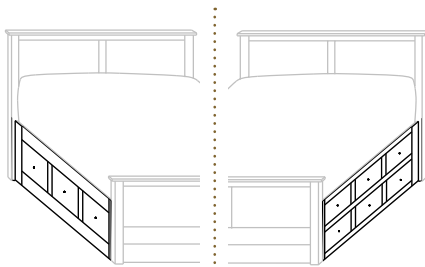

- With 3 drawers on one side and 6 drawers on other side
- 19³/₄" from floor to Box Spring

420-SR-K King – 9 drawers
420-SR-Q Queen – 9 drawers
420-SR-F Full – 9 drawers
(Twin Not Available)