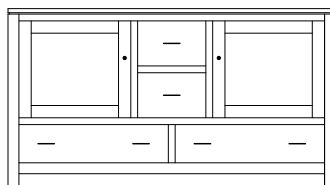

DS-5157 Console

60"w 33¼"h 16½"d
w/2 glass doors, 2 adjustable shelves,
& 4 Drawers