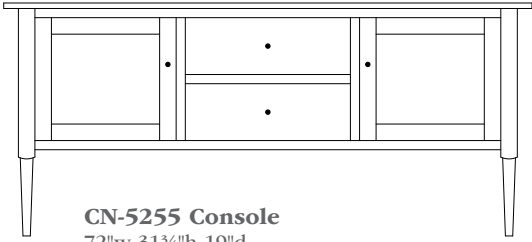

CN-5253 Console
60"w 31¼"h 16½"d
w/2 glass doors, 2 adjustable shelves
& 2 drawers

Camden 72" Entertainment Consoles

CN-5254 Console

Shown in **Rustic Cherry** with **OCS-104 Seely** & **K800-SN Knobs**

CN-5254 Console
72"w 31¾"h 19"d
w/2 glass doors, 2 wood doors in center,
& 3 adjustable shelves