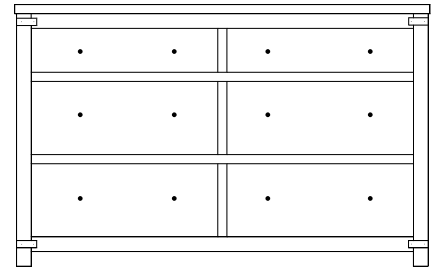

LN-2330 Dresser
56¾"w 35¾"h 19¾"d
w/6 drawers

Suggested Mirrors:

MI-2370 Mirror
40½"h 34½"w

LN-2331 Dresser
67¼"w 35¾"h 19¾"d
w/6 drawers

Suggested Mirrors:

MI-2371 Mirror
40½"h 44½"w

LN-2332 Dresser
70½"w 35¾"h 19¾"d
w/7 drawers, 1 door
w/1 adjustable shelf