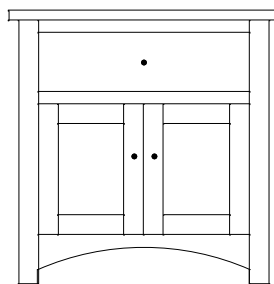

CM-1544 Night Stand
27½"w 27¾"h 17½"d
w/1 drawer, 2 doors