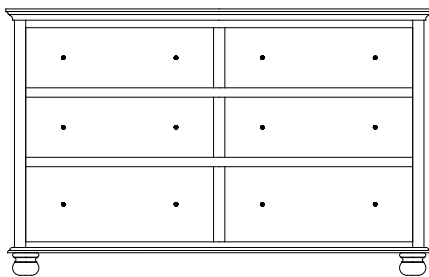

LE-331 Dresser
67¾"w 36"h 21"d
w/6 drawers

Suggested Mirrors:

MI-2131 Mirror
40"h 46"w