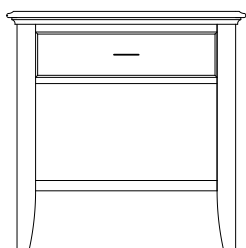

MO-1443 Night Stand
29"w 28¾"h 17¾"d
w/1 drawer