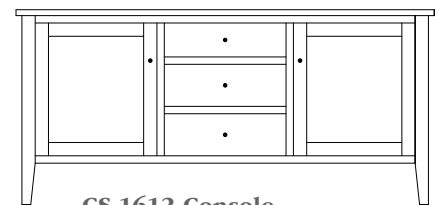

CS-1612 Console

70 $\frac{7}{8}$ "w 33"h 17 $\frac{1}{2}$ "d
w/2 glass doors, 2 adjustable shelves,
& 3 drawers