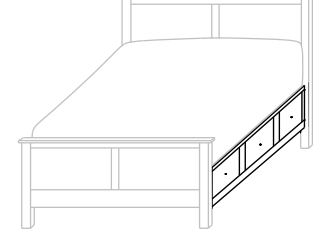

- With 7" Toe Kick
- With 3 drawers on each side
- 19³/₄" from floor to Box Spring
- Inside drawer dimensions on all sizes
  9¹/₄"h 18⁷/₈"w 22¹/₂"d

236-SR-K King – 6 drawers
236-SR-Q Queen – 6 drawers
236-SR-F Full – 6 drawers
236-SR-T Twin – 3 drawers