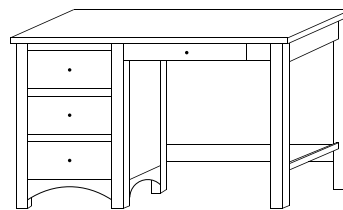

MH-2199 Student Desk
48"w 29 1/4"h 22 1/2"d
w/3 drawers
w/1 pencil drawer

Upgrades available on student desk:

Keyboard slideout instead of pencil drawer
File drawer instead of bottom 2 drawers