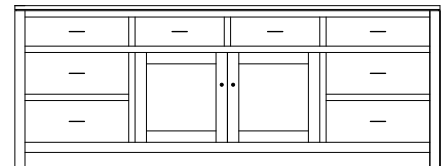

DS-5169 Console

84"w 32"h 16½"d
w/2 wood doors, 1 adjustable shelf,
& 8 drawers