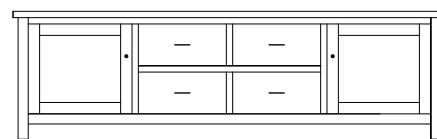

HN-5867 Console

85½"w 25¼"h 18"d
w/2 glass doors, 2 adjustable shelves,
& 4 drawers