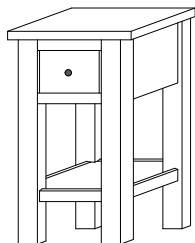

CA-594
14"w x 24"h x 26"d
Chair Table w/1 drawer