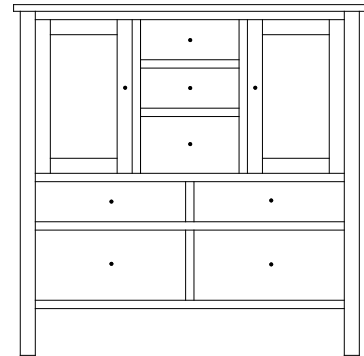

CA-553 His & Hers
52³/₄"w 52¹/₂"h 21¹/₂"d
w/7 drawers, 2 doors, 2 adjustable shelves