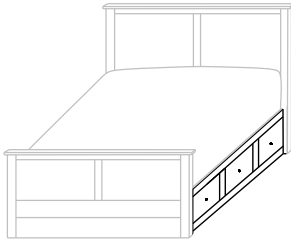

Cabin Creek Storage Rail Upgrades

12³/₄" From Floor to Box Spring

- With 3 drawers on each side
- 12³/₄" from floor to Box Spring
- Inside drawer dimensions on all sizes
  9¹/₄"h 18⁷/₈"w 22¹/₂"d

532-SR-K King – 6 drawers
532-SR-Q Queen – 6 drawers
532-SR-F Full – 6 drawers
532-SR-T Twin – 3 drawers