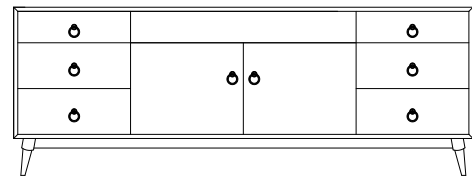

AL-4018 Console

84"w 25"h 16½"d
 w/2 glass doors, 2 adjustable shelves &
 4 drawers

AL-4019 Console

84"w 30¾"h 16½"d
 w/2 glass doors, 2 adjustable shelves,
 4 drawers & DVD area

AL-4020 Console

84"w 30¾"h 16½"d
 w/2 slab wood doors, 1 adjustable shelf,
 6 drawers & DVD area