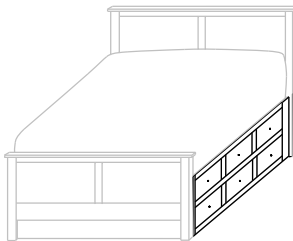

19³/₄" From Floor to Box Spring

- With 6 drawers on each side
- Twin has 6 drawers on 1 side only
- 19³/₄" from floor to Box Spring
- Inside drawer dimensions on all sizes
  6¹/₄"h 18⁷/₈"w 22¹/₂"d

654-SR-K King – 12 drawers
654-SR-Q Queen – 12 drawers
654-SR-F Full – 12 drawers
654-SR-T Twin – 6 drawers