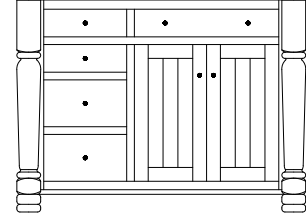

IS-84-JC
49"w 34½"h 24½"d
w/5 drawers 2 doors
w/1 adjustable shelf