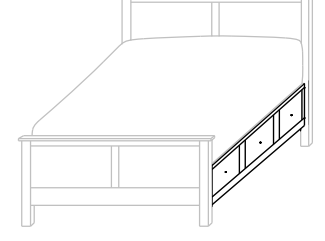

- With 7" Toe Kick
- With 3 drawers on each side
- 19³/₄" from floor to Box Spring
- Inside drawer dimensions on all sizes
  9¹/₄"h 18⁷/₈"w 22¹/₂"d

236-SR-K King – 6 drawers
236-SR-Q Queen – 6 drawers
236-SR-F Full – 6 drawers
236-SR-T Twin – 3 drawers