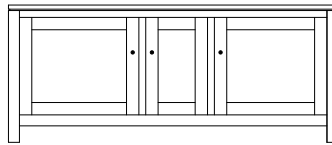

DS-5154 Console

60"w 25"h 16½"d
w/2 glass doors, 1 wood door in center,
& 3 adjustable shelves