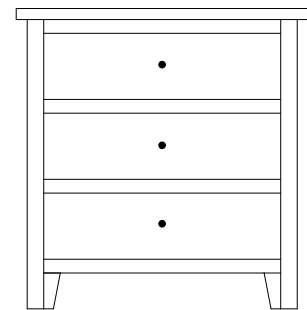

OD-2741 Night Stand
19¾" w 27¼" h 17½" d
w/1 drawer & 1 door

OD-2742 Night Stand
19¾" w 27¼" h 17½" d
w/3 drawers

OD-2743 Night Stand
26½" w 27¼" h 17½" d
w/1 drawer

OD-2744 Night Stand
26½" w 27¼" h 17½" d
w/1 drawer, 2 doors