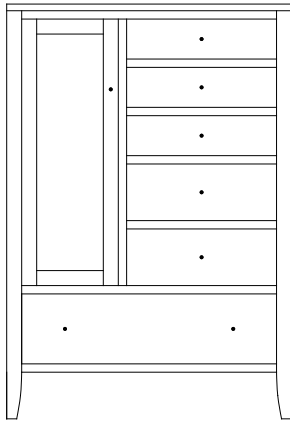

Barrington Miscellaneous

Option:
Mirror on
back of door

BR-1352 Chifferobe
42³/₄"w 62¹/₄"h 20¹/₂"d
w/6 drawers, 1 door, 2 adj. shelves