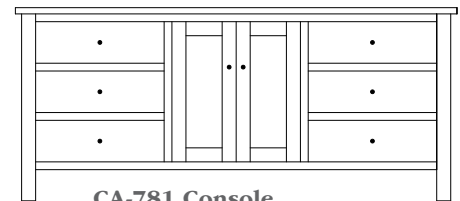

CA-781 Console

70⁷/₈"w 31"h 18"d
w/2 wood doors, 1 adjustable shelf
& 6 drawers