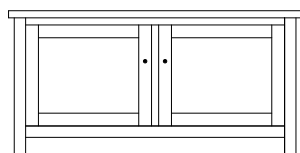

HN-5850 Console

51½"w 25¼"h 18"d
w/2 glass doors, 1 adjustable shelf