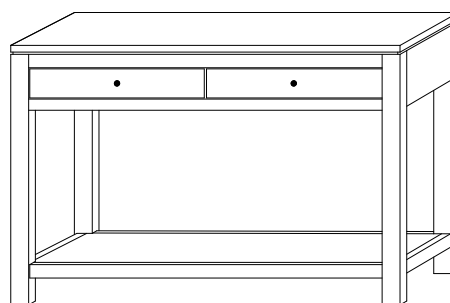

DS-5191
43½"w x 29"h x 13½"d
Sofa Table w/2 drawers