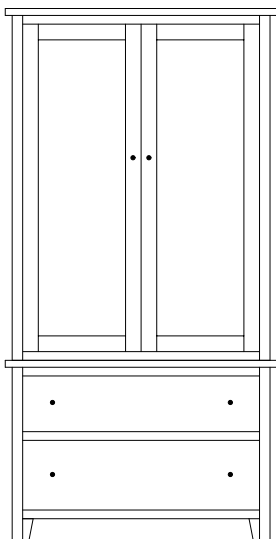

OD-2762 Armoire
39"w 76¼"h 21½"d
w/2 drawers, w/2 doors,
2 adj. shelves & closet rod