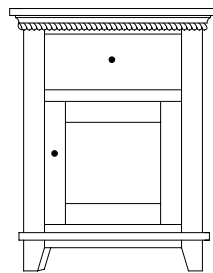

Shown in **Rustic QWO** with **OCS-136 Graystone** and **K810-MB Hardware**

Brookstone Night Stands

BK-2842
Night Stand shown

Sliding top option available on all night stands
(Hidden compartment w/Lock)

BK-2840 Night Stand
21 $\frac{3}{4}$ "w 28 $\frac{1}{4}$ "h 17 $\frac{3}{4}$ "d
w/1 drawer