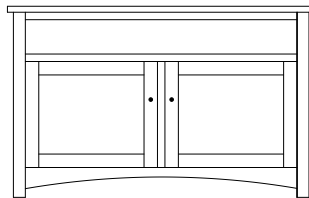

CM-1501 Console

51½"w 32"h 17½"d
w/2 glass doors, 1 adjustable shelf
& DVD area