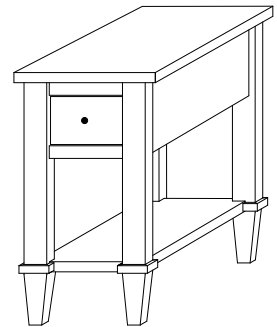

JT-5694
14"w x 24"h x 26"d
Chair Table w/1 drawer