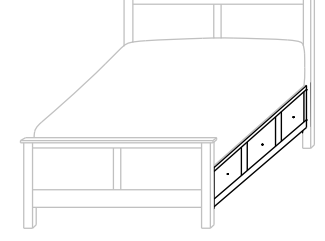

- With 7" Toe Kick
- With 3 drawers on each side
- 19³/₄" from floor to Box Spring
- Inside drawer dimensions on all sizes
  9¹/₄"h 18⁷/₈"w 22¹/₂"d

236-SR-K King – 6 drawers
236-SR-Q Queen – 6 drawers
236-SR-F Full – 6 drawers
236-SR-T Twin – 3 drawers