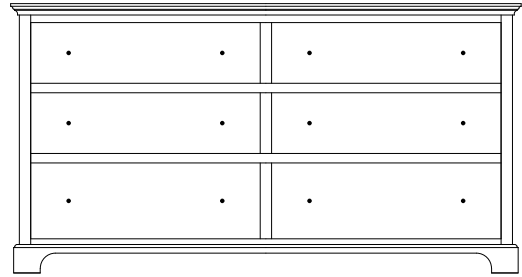

SO-131 Dresser
67¾"w 35½"h 21"d
w/6 drawers

Suggested Mirrors:

MI-2131 Mirror
40"h 46"w