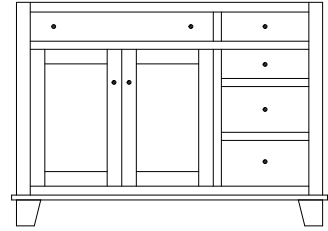

IS-2074
47¼"w 34½"h 24"d
w/5 drawers 2 doors
w/1 adjustable shelf