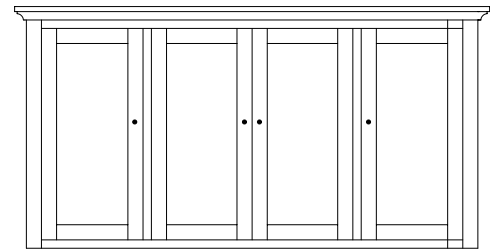

RD-3159 Mule Chest Top
70¾"w 36"h 22¼"d
w/4 doors & 6 adjustable shelves