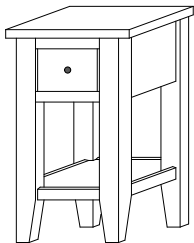

CS-1694
14"w x 24"h x 26"d
Chair Table w/1 drawer