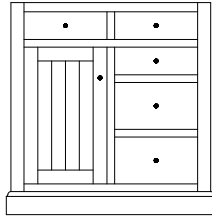

IS-73-JC
32½"w 34½"h 24"d
w/5 drawers 1 door
w/1 adjustable shelf