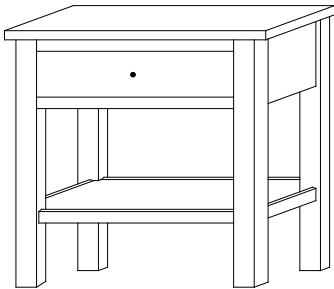

CA-543 Night Stand
28"w 28"h 18½"d
w/1 drawer