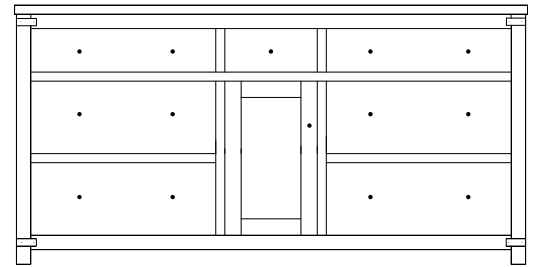

LN-2330 Dresser
56¾"w 35¾"h 19¾"d
w/6 drawers

Suggested Mirrors:

MI-2370 Mirror
40½"h 34½"w

LN-2331 Dresser
67¼"w 35¾"h 19¾"d
w/6 drawers

Suggested Mirrors:

MI-2371 Mirror
40½"h 44½"w

LN-2332 Dresser
70½"w 35¾"h 19¾"d
w/7 drawers, 1 door
w/1 adjustable shelf