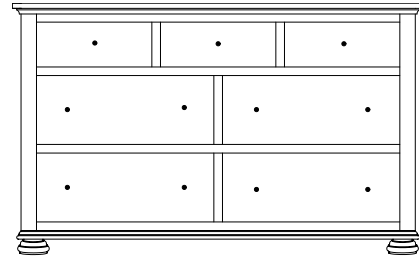

CC-2558 Dresser shown with MI-2532 Mirror

CC-2554 Dresser
59¾"w 36½"h 21¾"d
w/7 drawers

Suggested Mirrors:

MI-2530 Mirror
45"h 36"w

CC-2556 Dresser
73¼"w 36½"h 21¾"d
w/7 drawers, 1 door
w/1 adjustable shelf