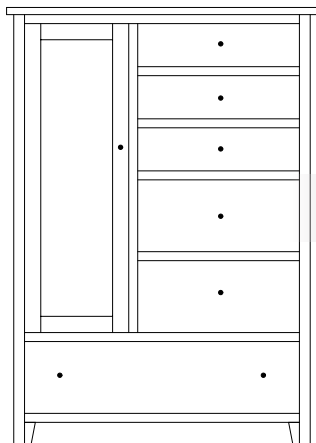

Olde Cottage Miscellaneous

Option:
Mirror on
back of door

OD-2752 Chifferobe
43¼"w 61"h 21½"d
w/6 drawers, 1 door, 2 adj. shelves