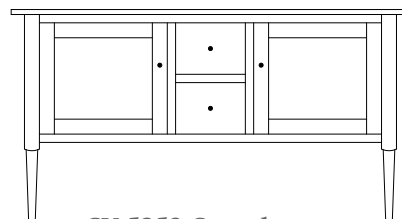

CN-5251 Console
50"w 31¼"h 19"d
w/1 glass door, 1 adjustable shelf
& 2 drawers

Camden 60" Entertainment Consoles

CN-5253 Console

Shown in **Brown Maple** with **OCS-137 Lace**
& **K810-MB Knobs**

CN-5252 Console
60"w 31¼"h 19"d
w/2 glass doors, 1 wood door in center,
& 3 adjustable shelves