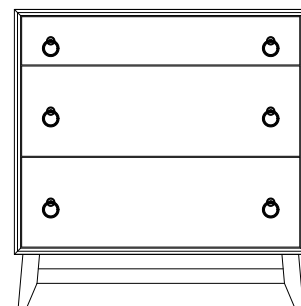

AL-4049 Chest
35¼"w 37"h 20"d
w/3 drawers