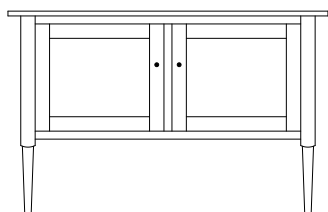

CN-5250 Console
50"w 31¼"h 19"d
w/2 glass doors & 1 adjustable shelf