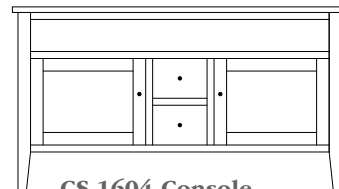

CS-1604 Console

60"w 33"h 17½"d
w/2 glass doors, 2 adjustable shelves,
2 drawers, & DVD area