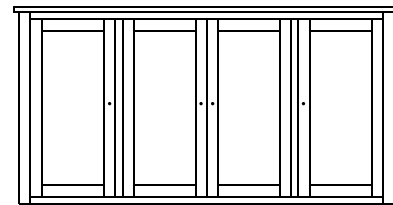

MH-2159 Mule Chest Top
68 3/4"w 35"h 21 1/2"d
w/4 doors & 6 adjustable shelves