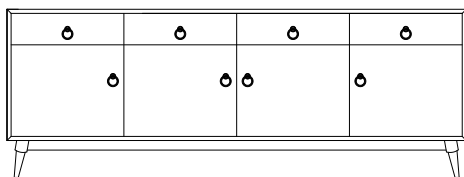

AL-4018 Console

84"w 25"h 16½"d
 w/2 glass doors, 2 adjustable shelves &
 4 drawers

AL-4019 Console

84"w 30¾"h 16½"d
 w/2 glass doors, 2 adjustable shelves,
 4 drawers & DVD area

AL-4020 Console

84"w 30¾"h 16½"d
 w/2 slab wood doors, 1 adjustable shelf,
 6 drawers & DVD area