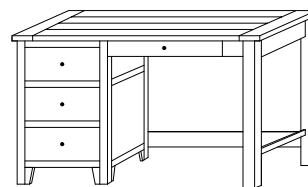

TM-3399 Student Desk
48"w 29"h 23"d
w/3 drawers
w/1 pencil drawer

Upgrades available on student desk:

Keyboard slideout instead of pencil drawer
File drawer instead of bottom 2 drawers