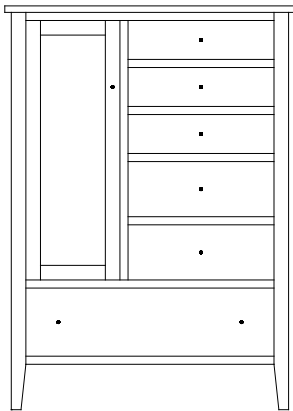

Chelsea Miscellaneous

Option:
Mirror on
back of door

CS-1652 Chifferobe
44 $\frac{3}{4}$ "w 62 $\frac{1}{4}$ "h 21 $\frac{1}{2}$ "d
w/6 drawers, 1 door, 2 adj. shelves