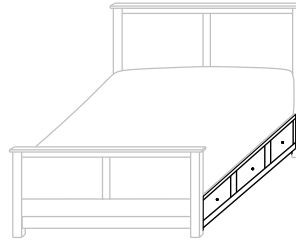

- With 3" Toe Kick
- With 3 drawers on each side
- 12³/₄" from floor to Box Spring
- Inside drawer dimensions on all sizes
  6¹/₄"h 18⁷/₈"w 22¹/₂"d

234-SR-K King – 6 drawers
234-SR-Q Queen – 6 drawers
234-SR-F Full – 6 drawers
234-SR-T Twin – 3 drawers