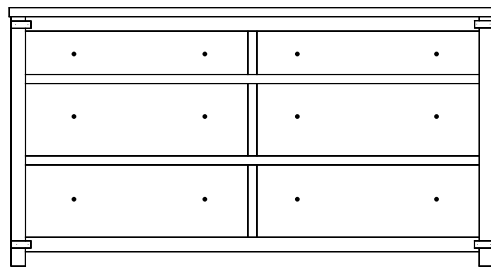

LN-2330 Dresser
56¾"w 35¾"h 19¾"d
w/6 drawers

Suggested Mirrors:

MI-2370 Mirror
40½"h 34½"w

LN-2331 Dresser
67¼"w 35¾"h 19¾"d
w/6 drawers

Suggested Mirrors:

MI-2371 Mirror
40½"h 44½"w

LN-2332 Dresser
70½"w 35¾"h 19¾"d
w/7 drawers, 1 door
w/1 adjustable shelf