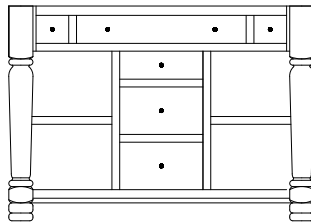

IS-94-JC
49"w 34½"h 24½"d
w/6 drawers, 2 open shelves