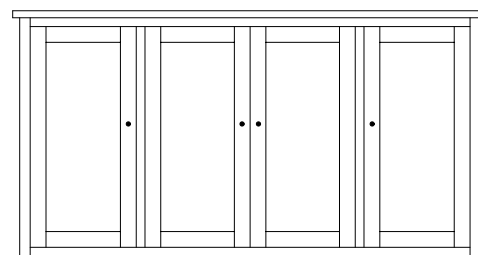

OD-2759 Mule Chest Top
67¾"w 35"h 21½"d
w/4 doors & 6 adjustable shelves